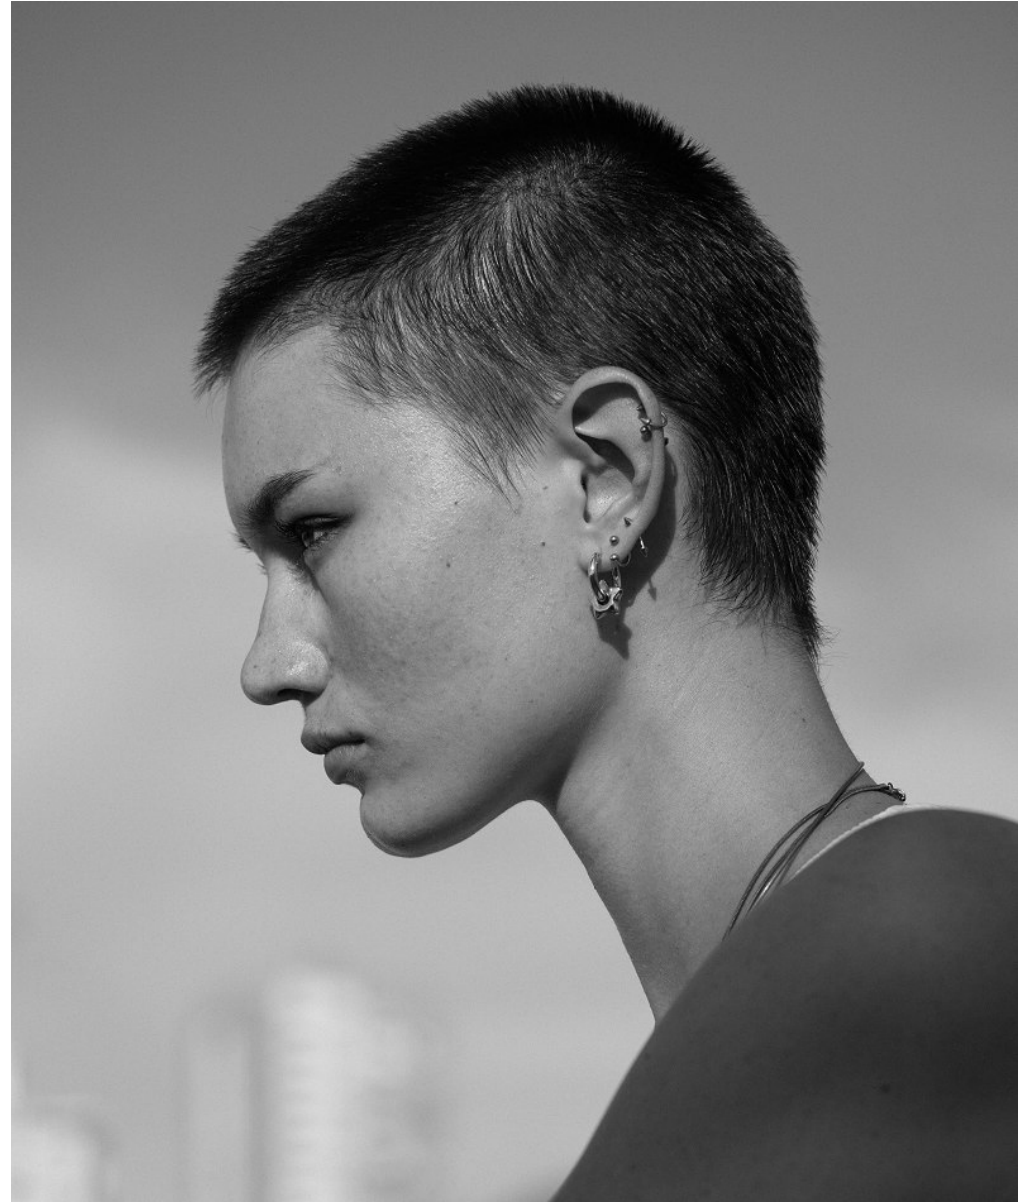

BOSS MODELS

CAPE TOWN

MIGS LOMBARD

Height: 177cm Bust: 87cm Waist: 66cm Hips: 99cm Shoe: 7 UK Eyes: Green/Brown