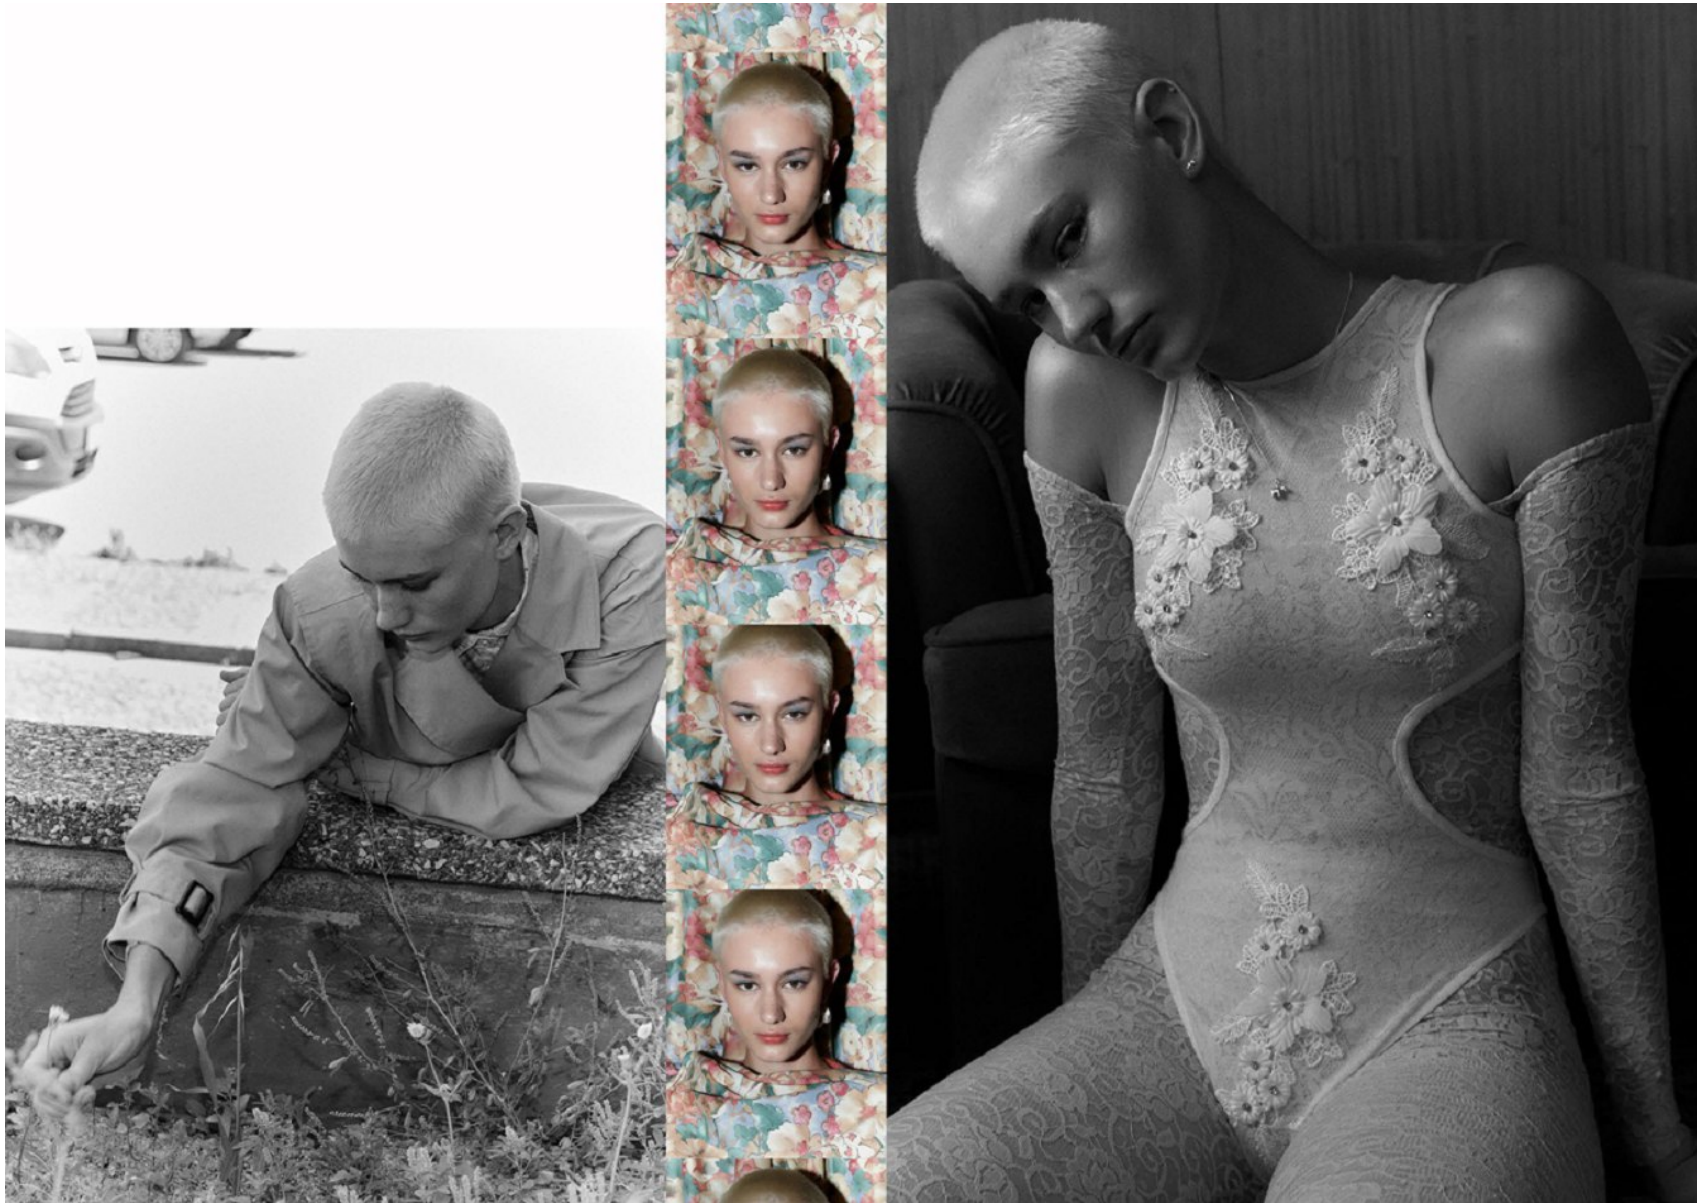

MIGS LOMBARD

BOSS MODELS

CAPE TOWN

Height: 177cm Bust: 87cm Waist: 66cm Hips: 99cm Shoe: 7 UK Eyes: Green/Brown