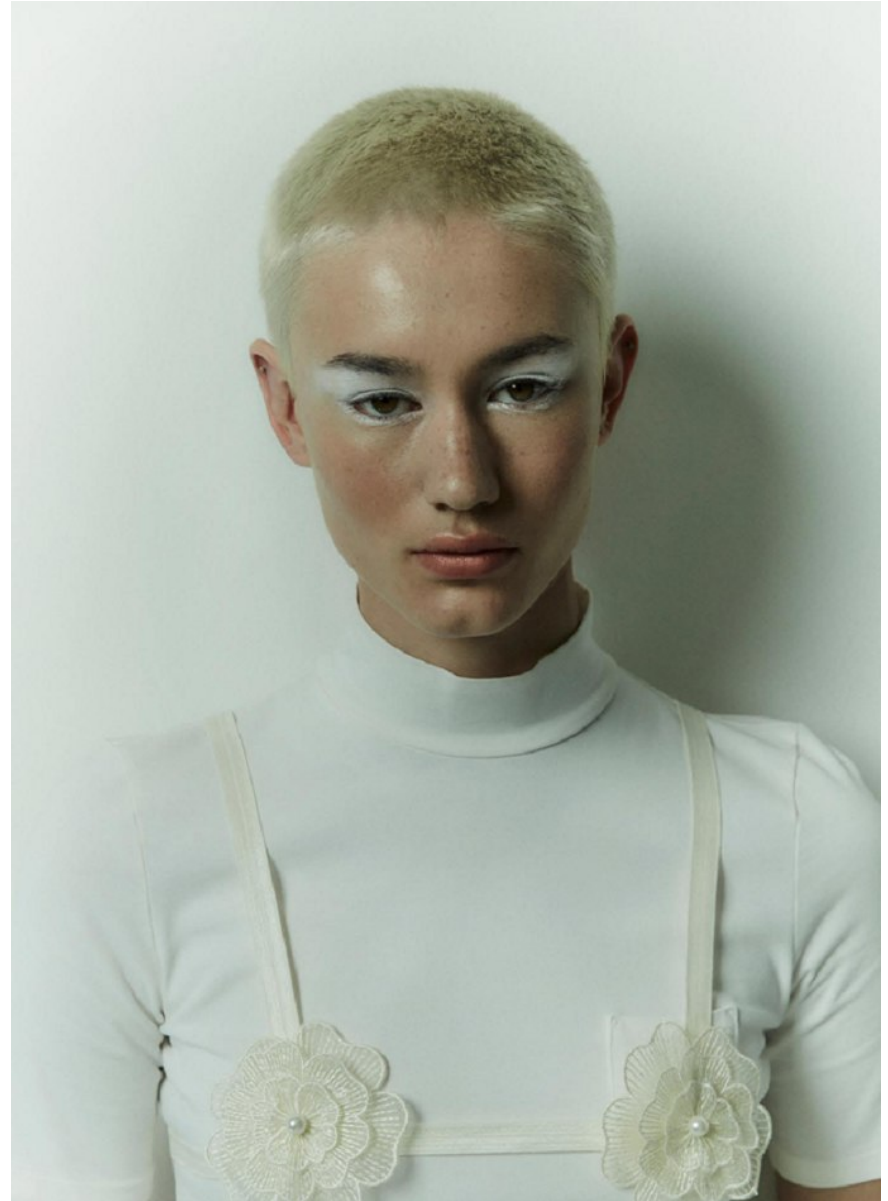

BOSS MODELS

CAPE TOWN

Height: 177cm Bust: 87cm Waist: 66cm Hips: 99cm Shoe: 7 UK Eyes: Green/Brown