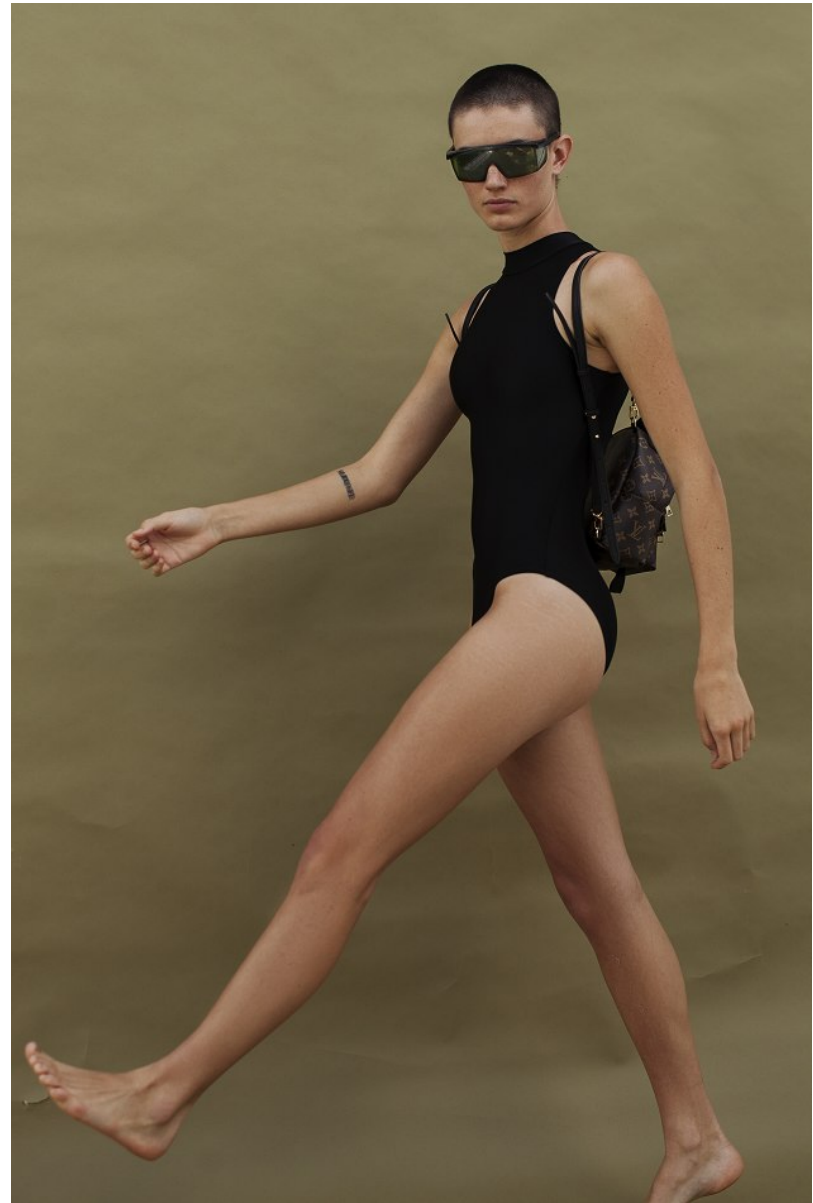

BOSS MODELS

CAPE TOWN

Height: 177cm Bust: 87cm Waist: 66cm Hips: 99cm Shoe: 7 UK Eyes: Green/Brown