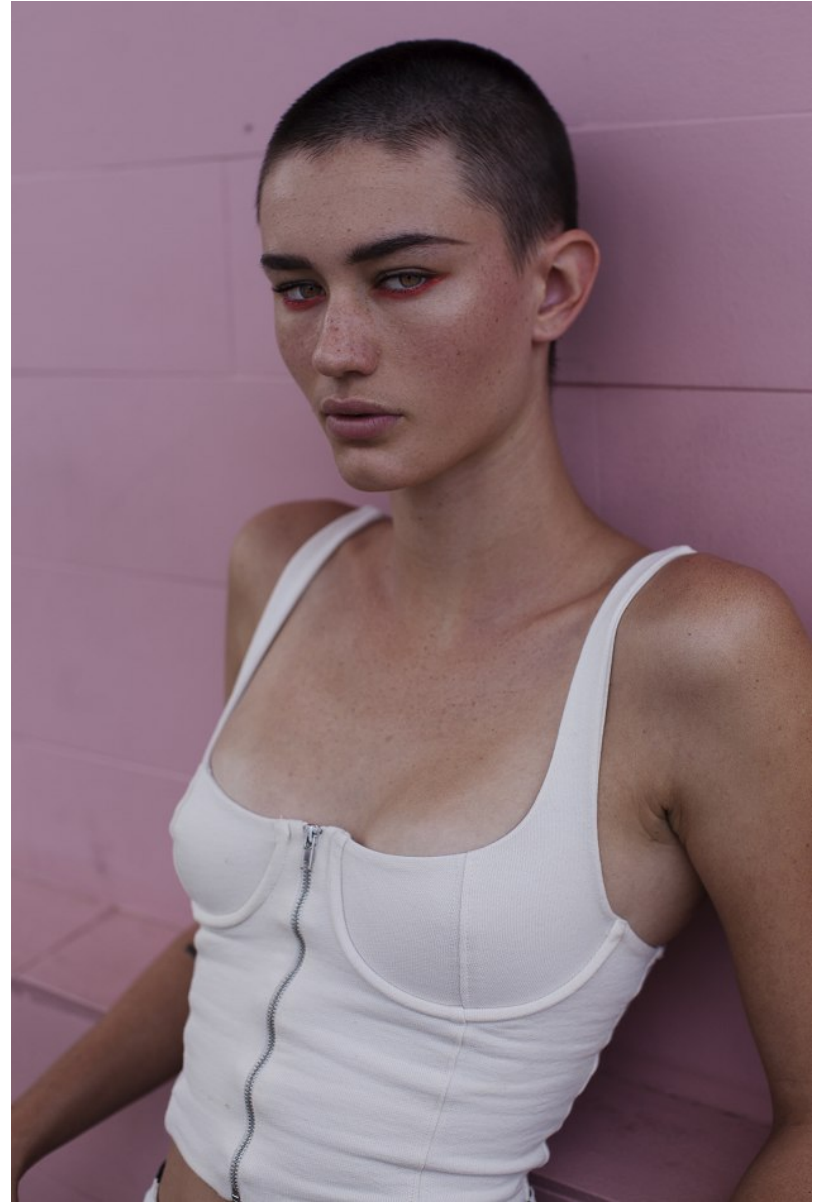

BOSS MODELS

CAPE TOWN

Height: 177cm Bust: 87cm Waist: 66cm Hips: 99cm Shoe: 7 UK Eyes: Green/Brown