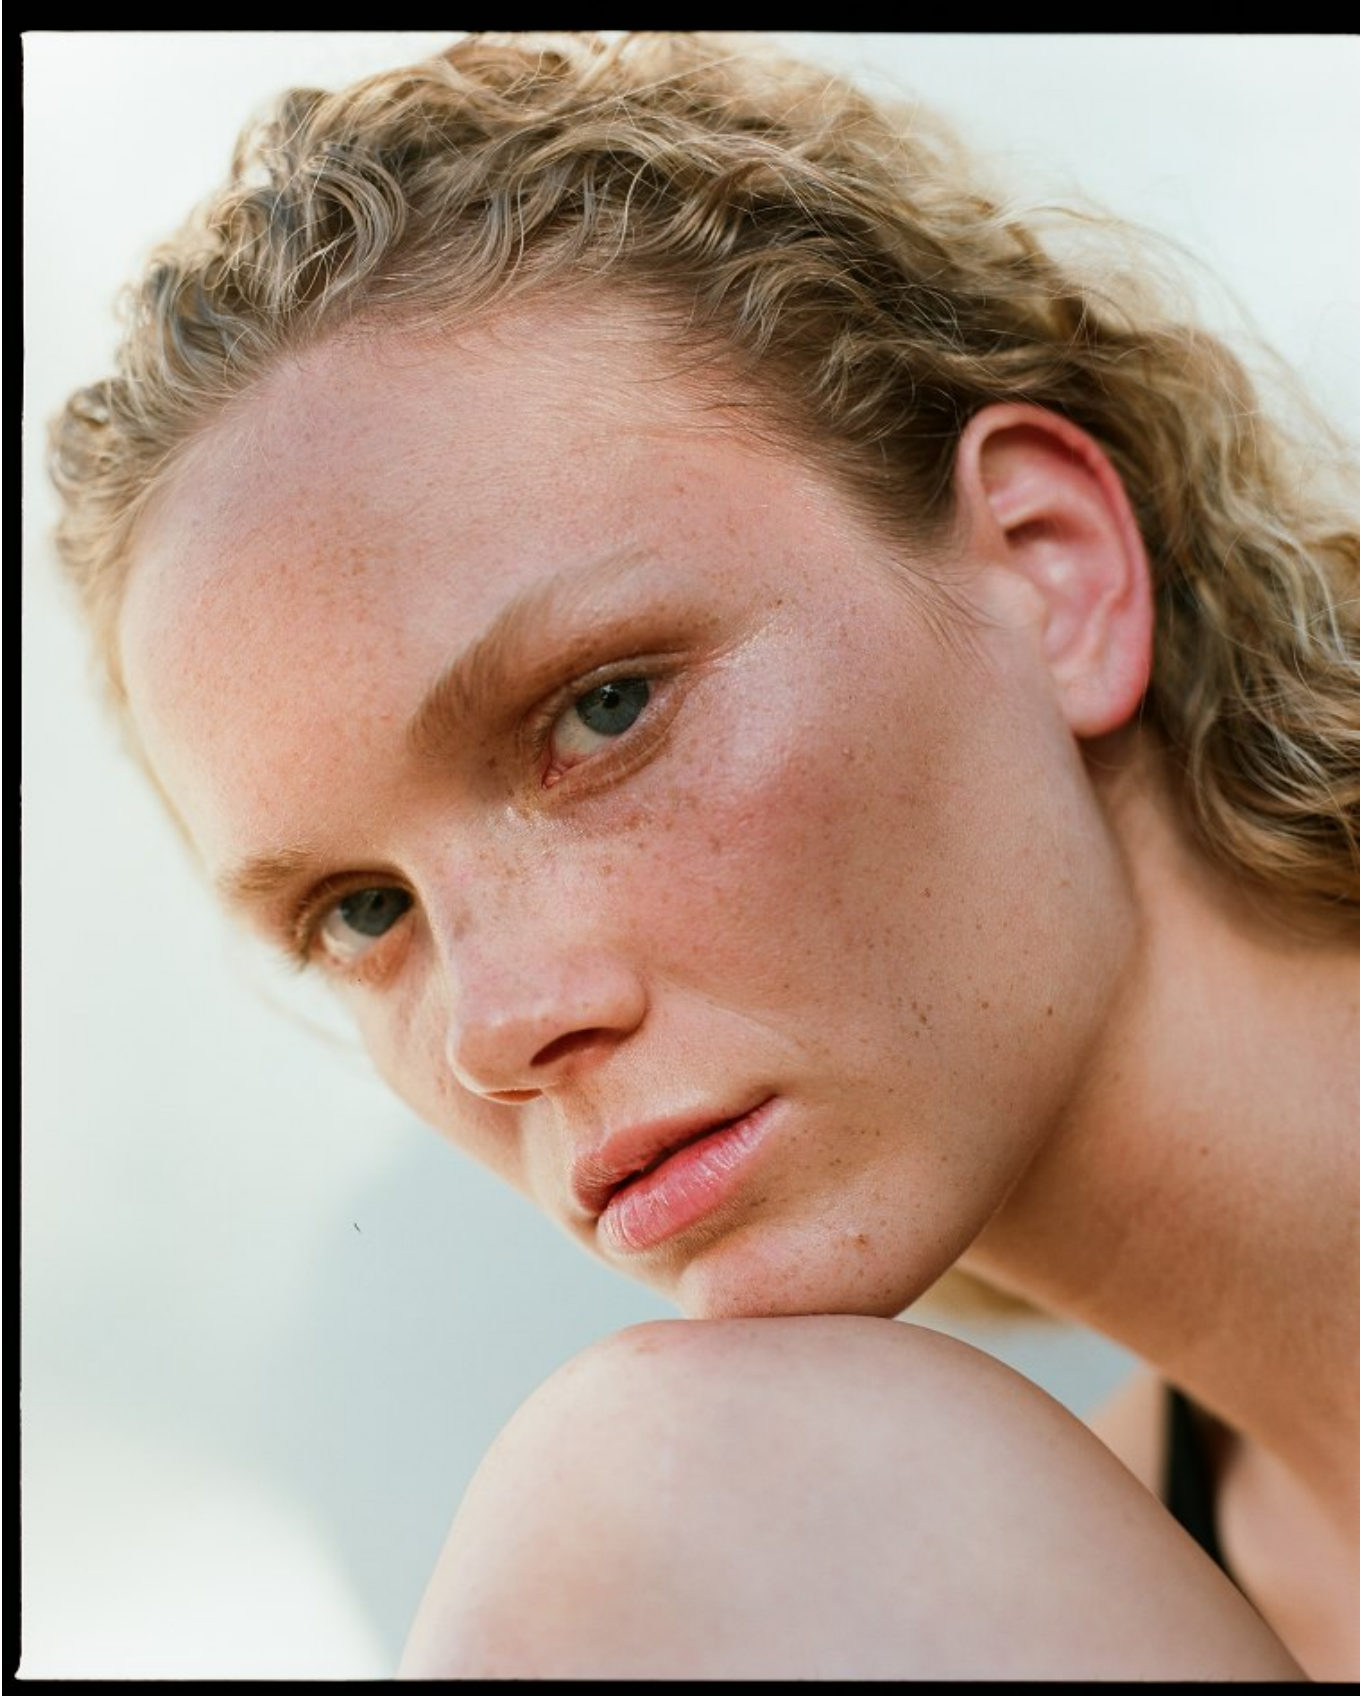

BOSS MODELS

CAPE TOWN

CANDICE BRINK

Height: 184cm Bust: 93cm Waist: 68cm Hips: 96cm Shoe: 7 UK Hair: Blonde Eyes: Blue