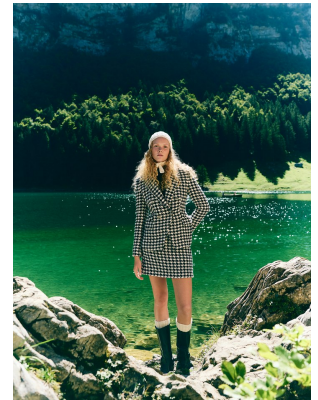

BOSS MODELS

CAPE TOWN

CANDICE BRINK

Height: 184cm Bust: 93cm Waist: 68cm Hips: 96cm Shoe: 7 UK Hair: Blonde Eyes: Blue

BOSS MODELS

CAPE TOWN

CANDICE BRINK

Height: 184cm Bust: 93cm Waist: 68cm Hips: 96cm Shoe: 7 UK Hair: Blonde Eyes: Blue

BOSS MODELS

CAPE TOWN

Image: Candice Brink represented by Boss Models Cape Town

CANDICE BRINK

Height: 184cm Bust: 93cm Waist: 68cm Hips: 96cm Shoe: 7 UK Hair: Blonde Eyes: Blue