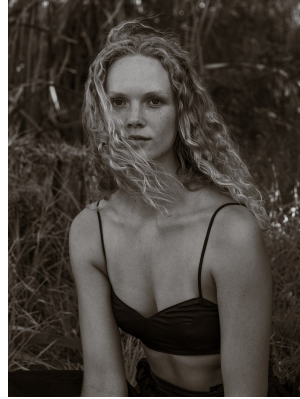

BOSS MODELS

CAPE TOWN

CANDICE BRINK

Height: 184cm Bust: 93cm Waist: 68cm Hips: 96cm Shoe: 7 UK Hair: Blonde Eyes: Blue

BOSS MODELS

CAPE TOWN

CANDICE BRINK

Height: 184cm Bust: 93cm Waist: 68cm Hips: 96cm Shoe: 7 UK Hair: Blonde Eyes: Blue

BOSS MODELS

CAPE TOWN

Image: Candice Brink represented by Boss Models Cape Town

CANDICE BRINK

Height: 184cm Bust: 93cm Waist: 68cm Hips: 96cm Shoe: 7 UK Hair: Blonde Eyes: Blue