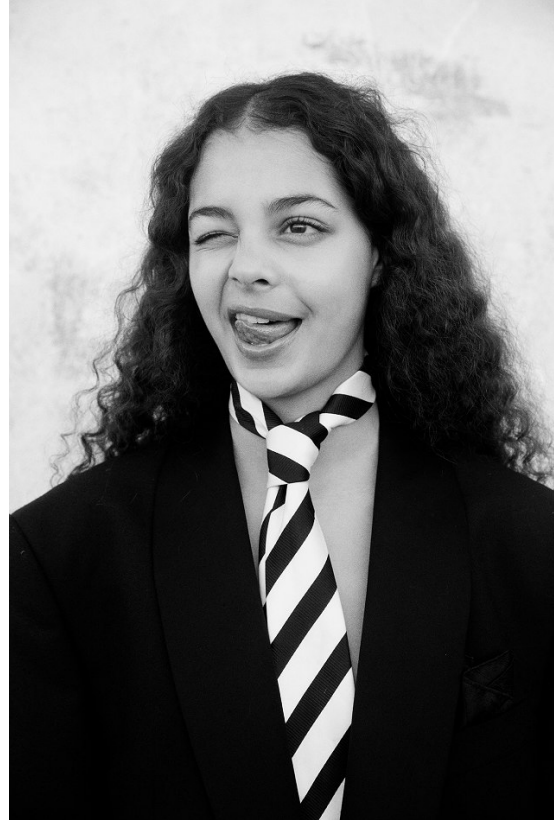

BOSS MODELS

CAPE TOWN

GABRIELLA OVENSTONE

Height: 172cm Bust: 83cm Waist: 60cm Hips: 90cm Shoe: 6 UK Hair: Brown Eyes: Brown