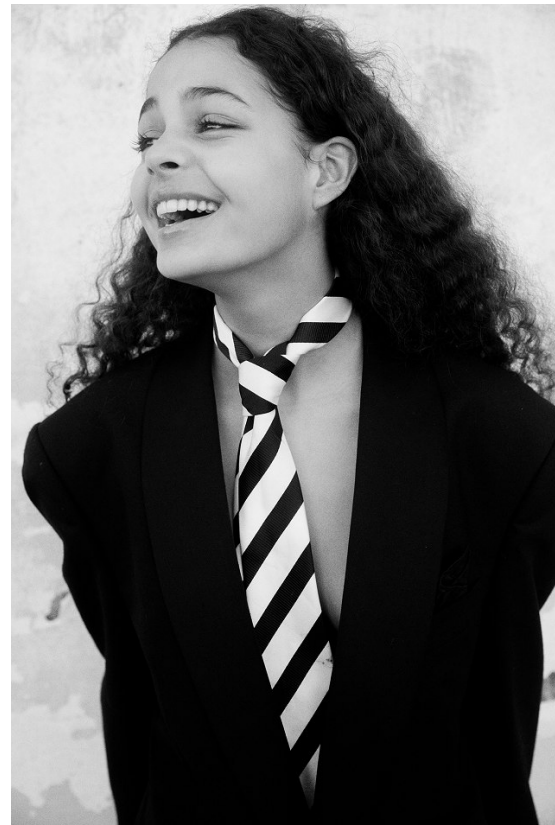

BOSS MODELS

CAPE TOWN

GABRIELLA OVENSTONE

Height: 173cm Bust: 82cm Waist: 59cm Hips: 91cm Shoe: 6 UK Hair: Brown Eyes: Brown