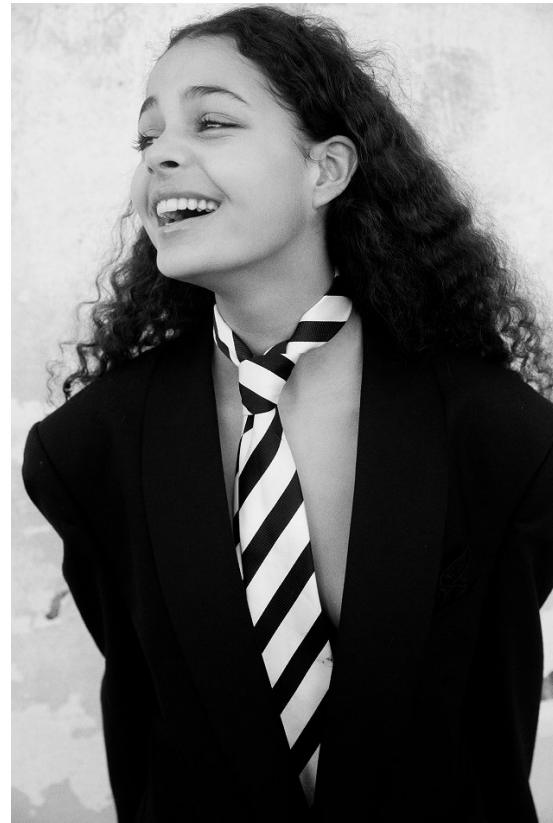

BOSS MODELS

CAPE TOWN

GABRIELLA OVENSTONE

Height: 172cm Bust: 83cm Waist: 60cm Hips: 90cm Shoe: 6 UK Hair: Brown Eyes: Brown

BOSS MODELS

CAPE TOWN

GABRIELLA OVENSTONE

Height: 172cm Bust: 83cm Waist: 60cm Hips: 90cm Shoe: 6 UK Hair: Brown Eyes: Brown