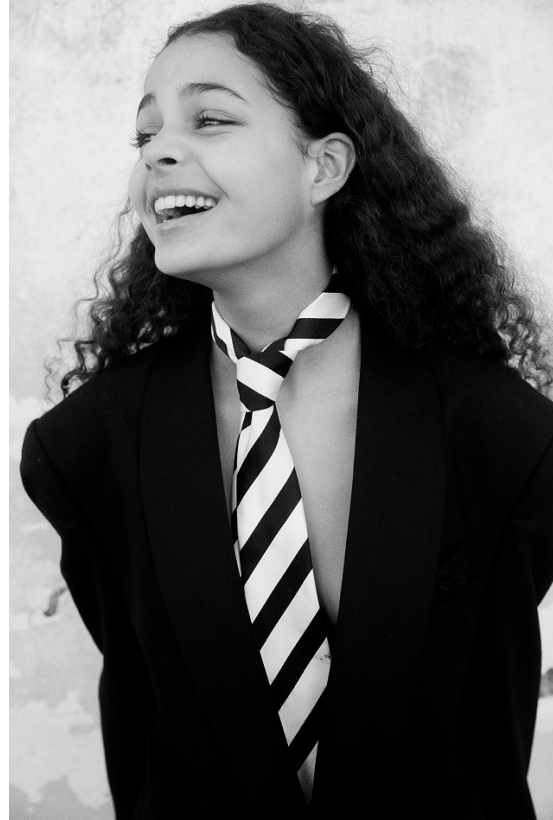

BOSS MODELS

CAPE TOWN

GABRIELLA OVENSTONE

Height: 173cm Bust: 82cm Waist: 59cm Hips: 91cm Shoe: 6 UK Hair: Brown Eyes: Brown