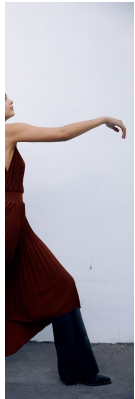

BOSS MODELS

CAPE TOWN

GABRIELLA OVENSTONE

Height: 173cm Bust: 82cm Waist: 59cm Hips: 91cm Shoe: 6 UK Hair: Brown Eyes: Brown

BOSS MODELS

CAPE TOWN

GABRIELLA OVENSTONE

Height: 173cm Bust: 82cm Waist: 59cm Hips: 91cm Shoe: 6 UK Hair: Brown Eyes: Brown

BOSS MODELS

CAPE TOWN

GABRIELLA OVENSTONE

Height: 173cm Bust: 82cm Waist: 59cm Hips: 91cm Shoe: 6 UK Hair: Brown Eyes: Brown