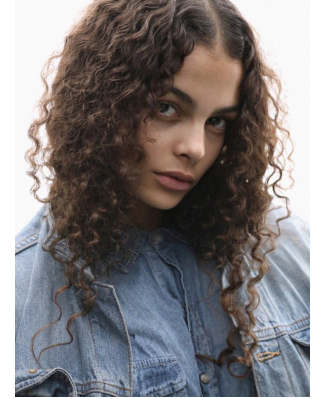

BOSS MODELS

CAPE TOWN

GABRIELLA OVENSTONE

Height: 173cm Bust: 82cm Waist: 59cm Hips: 91cm Shoe: 6 UK Hair: Brown Eyes: Brown

BOSS MODELS

CAPE TOWN

GABRIELLA OVENSTONE

Height: 173cm Bust: 82cm Waist: 59cm Hips: 91cm Shoe: 6 UK Hair: Brown Eyes: Brown

BOSS MODELS

CAPE TOWN

GABRIELLA OVENSTONE

Height: 173cm Bust: 82cm Waist: 59cm Hips: 91cm Shoe: 6 UK Hair: Brown Eyes: Brown