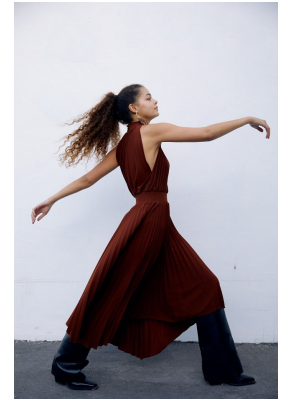

BOSS MODELS

CAPE TOWN

GABRIELLA OVENSTONE

Height: 172cm Bust: 83cm Waist: 60cm Hips: 90cm Shoe: 6 UK Hair: Brown Eyes: Brown

BOSS MODELS

CAPE TOWN

GABRIELLA OVENSTONE

Height: 172cm Bust: 83cm Waist: 60cm Hips: 90cm Shoe: 6 UK Hair: Brown Eyes: Brown