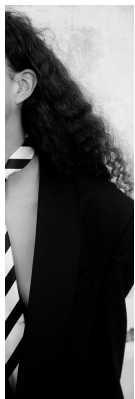

BOSS MODELS

CAPE TOWN

GABRIELLA OVENSTONE

Height: 173cm Bust: 82cm Waist: 59cm Hips: 91cm Shoe: 6 UK Hair: Brown Eyes: Brown

BOSS MODELS

CAPE TOWN

GABRIELLA OVENSTONE

Height: 173cm Bust: 82cm Waist: 59cm Hips: 91cm Shoe: 6 UK Hair: Brown Eyes: Brown

BOSS MODELS

CAPE TOWN

GABRIELLA OVENSTONE

Height: 173cm Bust: 82cm Waist: 59cm Hips: 91cm Shoe: 6 UK Hair: Brown Eyes: Brown