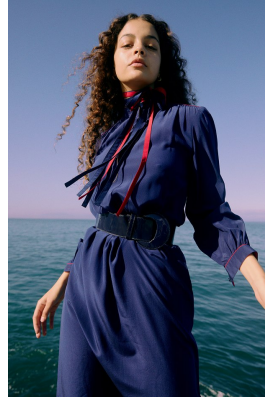

BOSS MODELS

CAPE TOWN

GABRIELLA OVENSTONE

Height: 173cm Bust: 82cm Waist: 59cm Hips: 91cm Shoe: 6 UK Hair: Brown Eyes: Brown

BOSS MODELS

CAPE TOWN

GABRIELLA OVENSTONE

Height: 173cm Bust: 82cm Waist: 59cm Hips: 91cm Shoe: 6 UK Hair: Brown Eyes: Brown

BOSS MODELS

CAPE TOWN

GABRIELLA OVENSTONE

Height: 173cm Bust: 82cm Waist: 59cm Hips: 91cm Shoe: 6 UK Hair: Brown Eyes: Brown