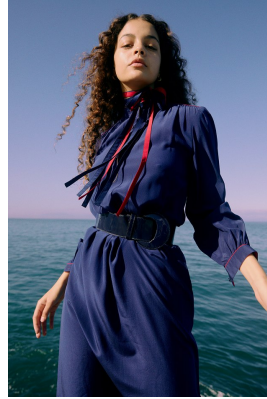

BOSS MODELS

CAPE TOWN

GABRIELLA OVENSTONE

Height: 173cm Bust: 82cm Waist: 59cm Hips: 91cm Shoe: 6 UK Hair: Brown Eyes: Brown

BOSS MODELS

CAPE TOWN

GABRIELLA OVENSTONE

Height: 173cm Bust: 82cm Waist: 59cm Hips: 91cm Shoe: 6 UK Hair: Brown Eyes: Brown

BOSS MODELS

CAPE TOWN

GABRIELLA OVENSTONE

Height: 173cm Bust: 82cm Waist: 59cm Hips: 91cm Shoe: 6 UK Hair: Brown Eyes: Brown