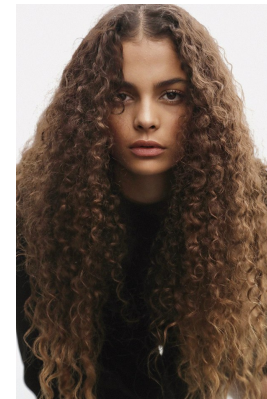

BOSS MODELS

CAPE TOWN

GABRIELLA OVENSTONE

Height: 172cm Bust: 83cm Waist: 60cm Hips: 90cm Shoe: 6 UK Hair: Brown Eyes: Brown

BOSS MODELS

CAPE TOWN

GABRIELLA OVENSTONE

Height: 172cm Bust: 83cm Waist: 60cm Hips: 90cm Shoe: 6 UK Hair: Brown Eyes: Brown