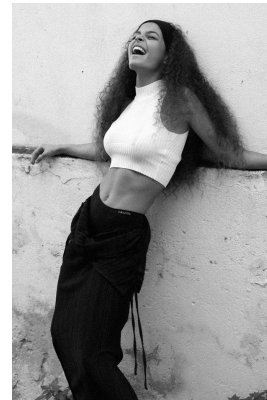

BOSS MODELS

CAPE TOWN

GABRIELLA OVENSTONE

Height: 172cm Bust: 83cm Waist: 60cm Hips: 90cm Shoe: 6 UK Hair: Brown Eyes: Brown

BOSS MODELS

CAPE TOWN

GABRIELLA OVENSTONE

Height: 172cm Bust: 83cm Waist: 60cm Hips: 90cm Shoe: 6 UK Hair: Brown Eyes: Brown