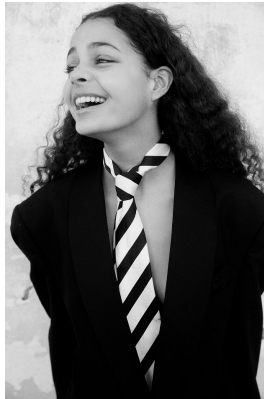

BOSS MODELS

CAPE TOWN

GABRIELLA OVENSTONE

Height: 172cm Bust: 83cm Waist: 60cm Hips: 90cm Shoe: 6 UK Hair: Brown Eyes: Brown

BOSS MODELS

CAPE TOWN

GABRIELLA OVENSTONE

Height: 172cm Bust: 83cm Waist: 60cm Hips: 90cm Shoe: 6 UK Hair: Brown Eyes: Brown