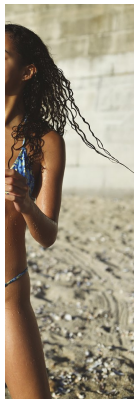

BOSS MODELS

CAPE TOWN

GABRIELLA OVENSTONE

Height: 173cm Bust: 82cm Waist: 59cm Hips: 91cm Shoe: 6 UK Hair: Brown Eyes: Brown

BOSS MODELS

CAPE TOWN

GABRIELLA OVENSTONE

Height: 173cm Bust: 82cm Waist: 59cm Hips: 91cm Shoe: 6 UK Hair: Brown Eyes: Brown

BOSS MODELS

CAPE TOWN

GABRIELLA OVENSTONE

Height: 173cm Bust: 82cm Waist: 59cm Hips: 91cm Shoe: 6 UK Hair: Brown Eyes: Brown