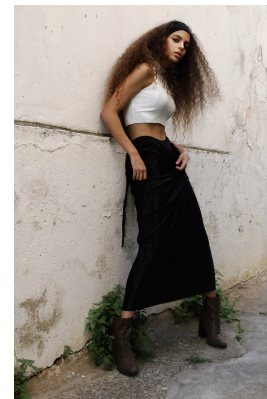

BOSS MODELS

CAPE TOWN

GABRIELLA OVENSTONE

Height: 172cm Bust: 83cm Waist: 60cm Hips: 90cm Shoe: 6 UK Hair: Brown Eyes: Brown

BOSS MODELS

CAPE TOWN

GABRIELLA OVENSTONE

Height: 172cm Bust: 83cm Waist: 60cm Hips: 90cm Shoe: 6 UK Hair: Brown Eyes: Brown