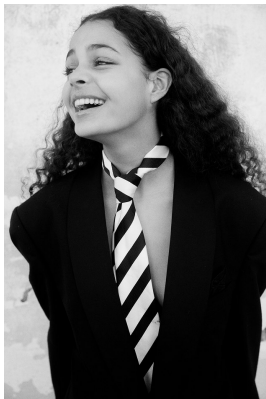

# BOSS MODELS

CAPE TOWN

## GABRIELLA OVENSTONE

Height: 173cm Bust: 82cm Waist: 59cm Hips: 91cm Shoe: 6 UK Hair: Brown Eyes: Brown