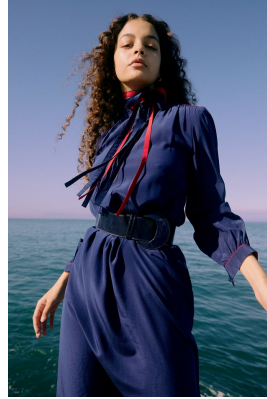

# BOSS MODELS

CAPE TOWN

## GABRIELLA OVENSTONE

Height: 173cm Bust: 82cm Waist: 59cm Hips: 91cm Shoe: 6 UK Hair: Brown Eyes: Brown