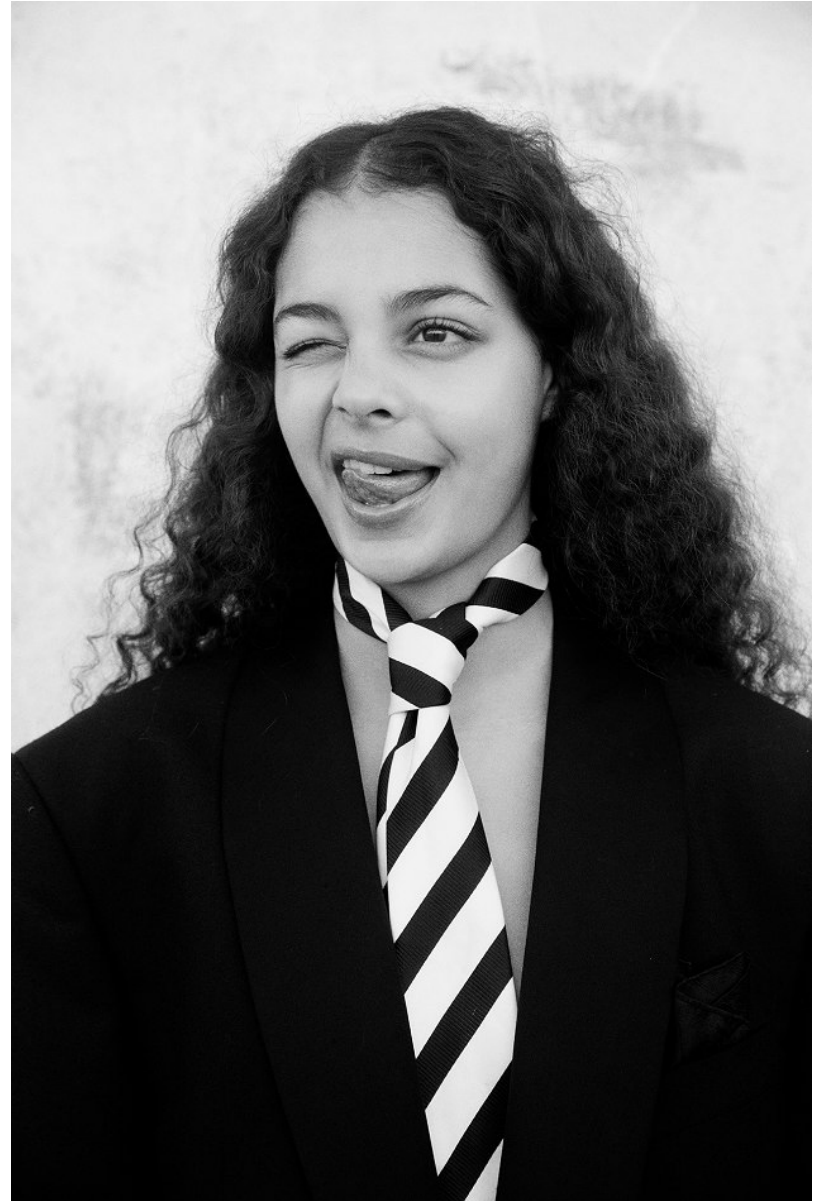

BOSS MODELS

CAPE TOWN

GABRIELLA OVENSTONE

Height: 172cm Bust: 83cm Waist: 60cm Hips: 90cm Shoe: 6 UK Hair: Brown Eyes: Brown