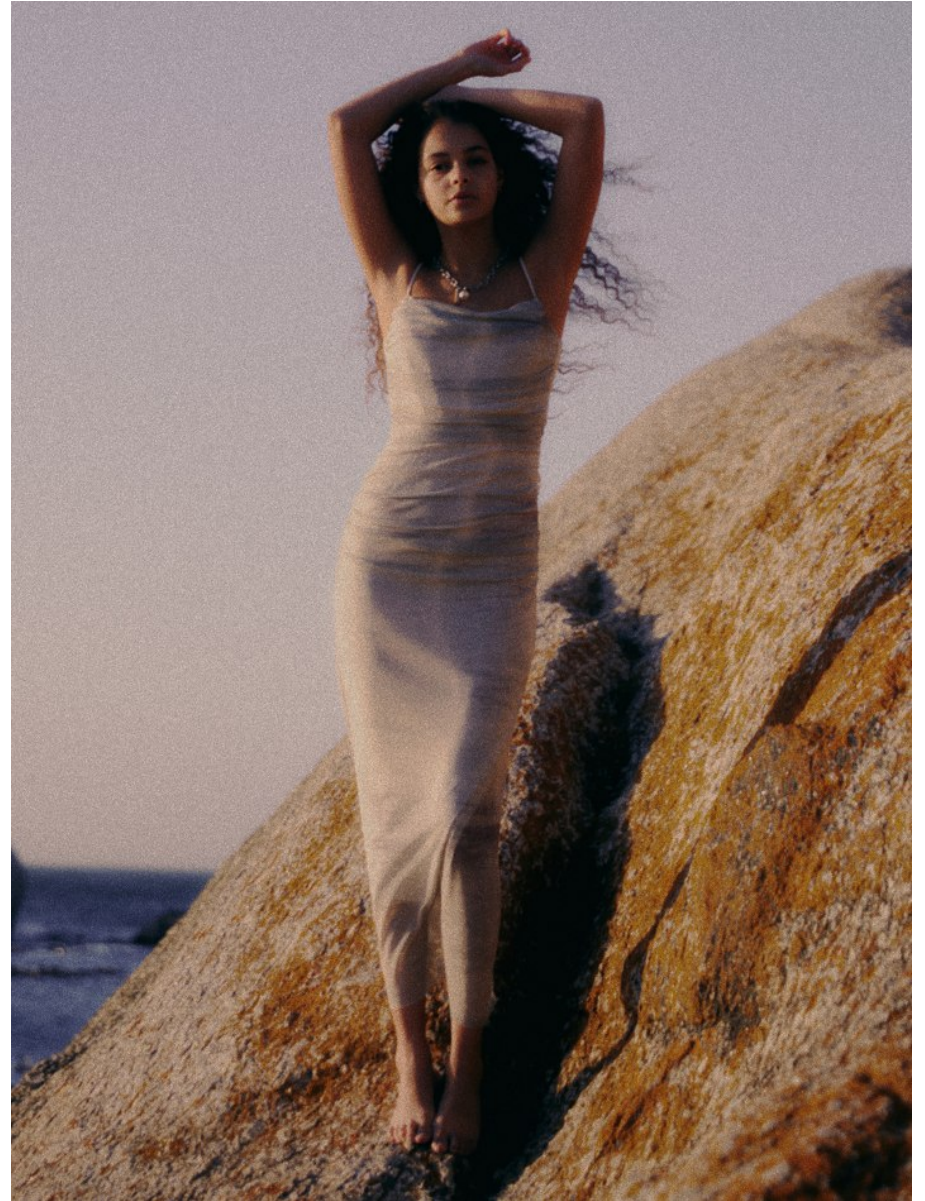

BOSS MODELS

CAPE TOWN

GABRIELLA OVENSTONE

Height: 172cm Bust: 83cm Waist: 60cm Hips: 90cm Shoe: 6 UK Hair: Brown Eyes: Brown

BOSS MODELS

CAPE TOWN

GABRIELLA OVENSTONE

Height: 172cm Bust: 83cm Waist: 60cm Hips: 90cm Shoe: 6 UK Hair: Brown Eyes: Brown