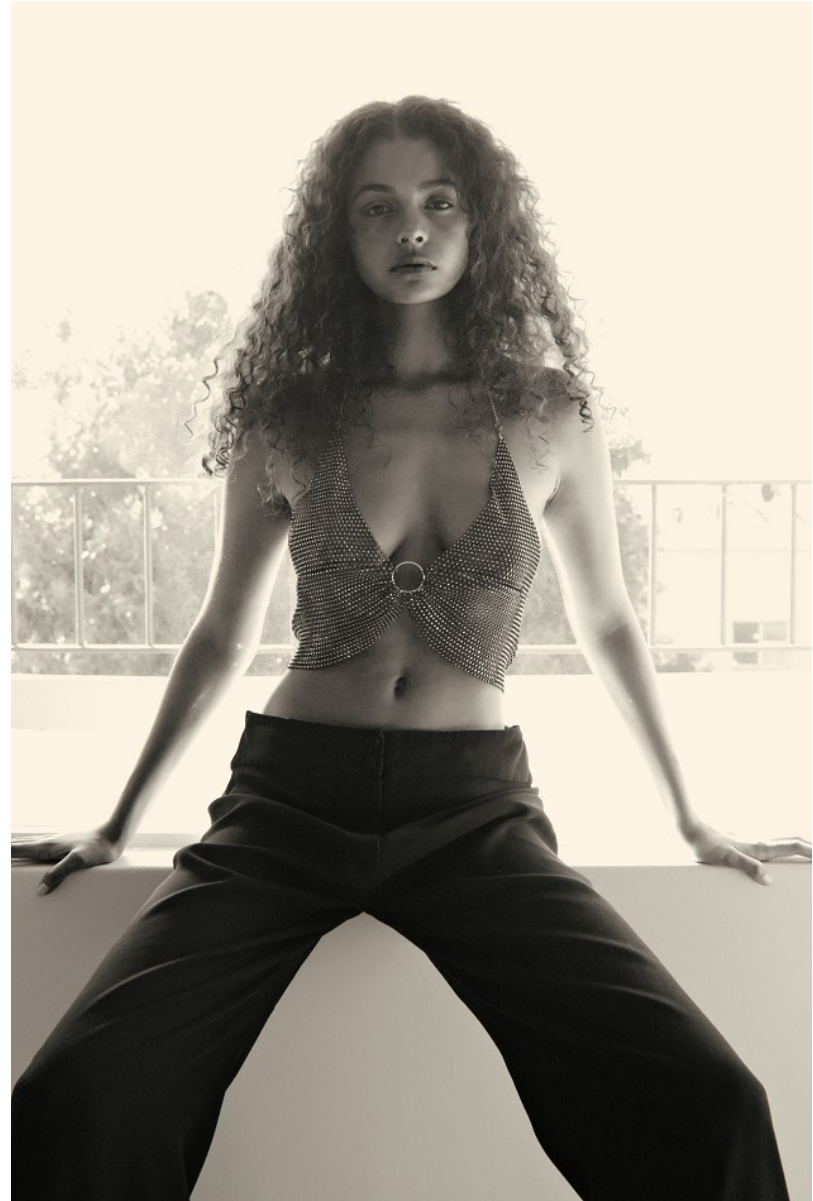

# BOSS MODELS

CAPE TOWN

GABRIELLA OVENSTONE

Height: 173cm Bust: 82cm Waist: 59cm Hips: 91cm Shoe: 6 UK Hair: Brown Eyes: Brown