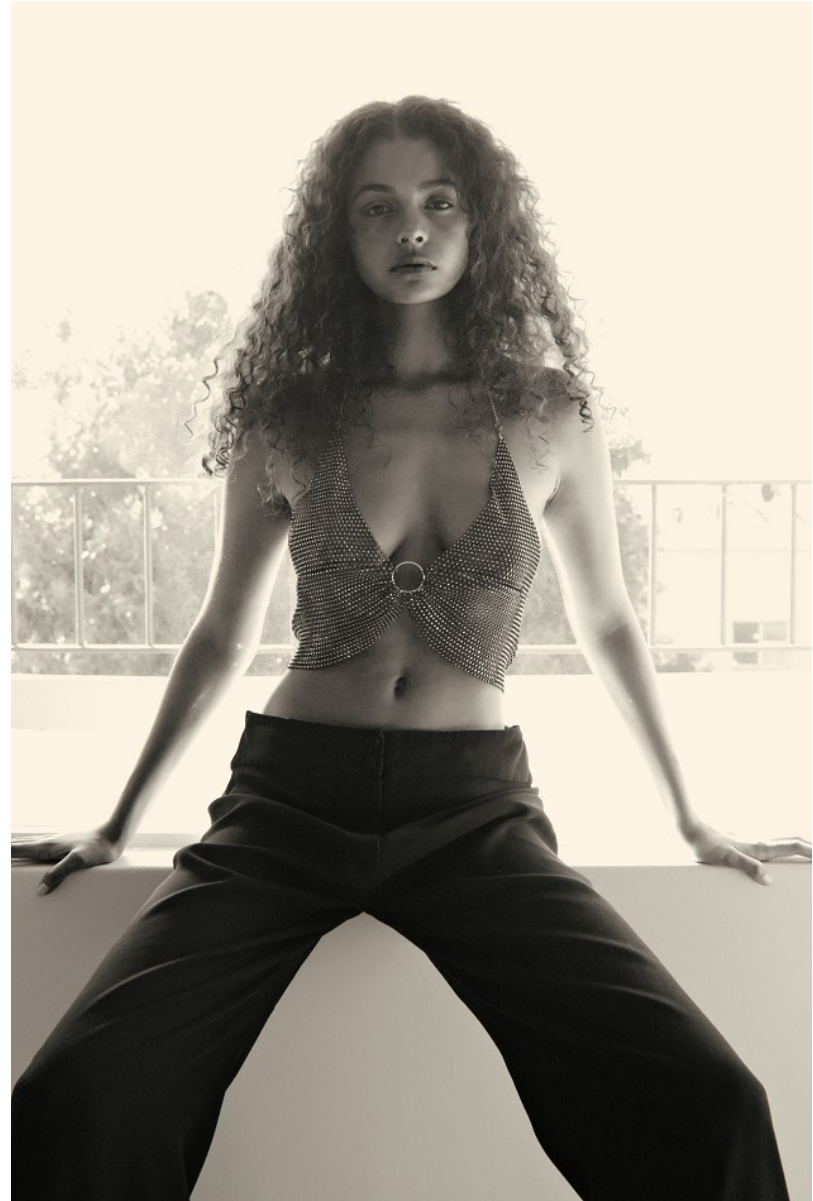

BOSS MODELS

CAPE TOWN

GABRIELLA OVENSTONE

Height: 173cm Bust: 82cm Waist: 59cm Hips: 91cm Shoe: 6 UK Hair: Brown Eyes: Brown

BOSS MODELS

CAPE TOWN

GABRIELLA OVENSTONE

Height: 173cm Bust: 82cm Waist: 59cm Hips: 91cm Shoe: 6 UK Hair: Brown Eyes: Brown