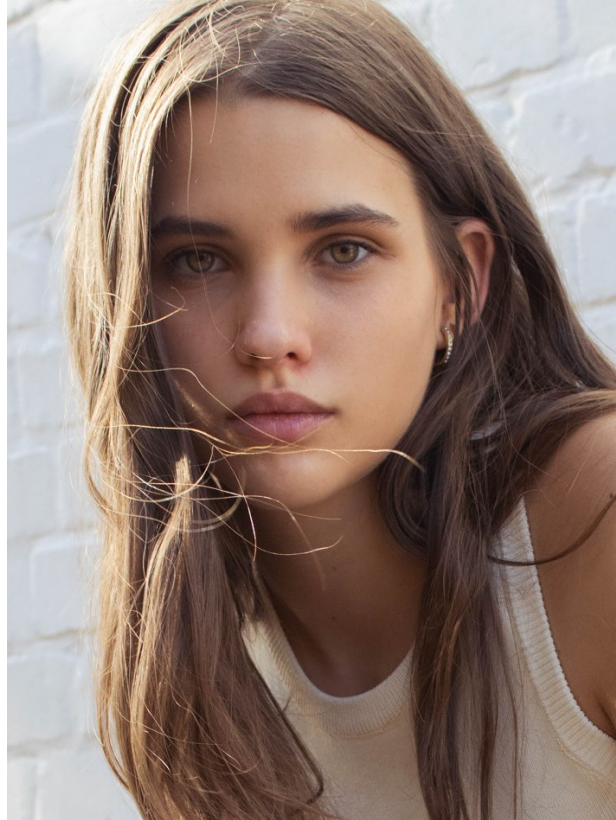

# BOSS MODELS

CAPE TOWN

## NINA VAN COLLER

Height: 171cm Bust: 81cm Waist: 63cm Hips: 89cm Shoe: 7 UK Hair: Light Brown Eyes: Green