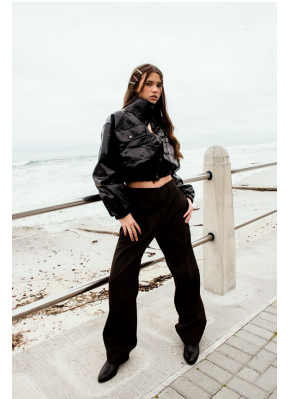

BOSS MODELS

CAPE TOWN

NINA VAN COLLER

Height: 171cm Bust: 88cm Waist: 71cm Hips: 97cm Shoe: 7 UK Hair: Light Brown Eyes: Green

BOSS MODELS

CAPE TOWN

NINA VAN COLLER

Height: 171cm Bust: 88cm Waist: 71cm Hips: 97cm Shoe: 7 UK Hair: Light Brown Eyes: Green