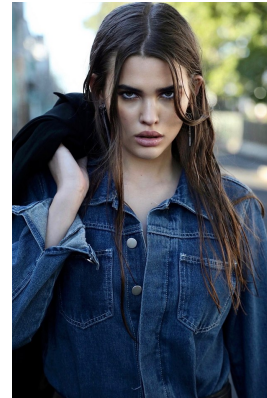

BOSS MODELS

CAPE TOWN

NINA VAN COLLER

Height: 171cm Bust: 88cm Waist: 71cm Hips: 97cm Shoe: 7 UK Hair: Light Brown Eyes: Green

BOSS MODELS

CAPE TOWN

NINA VAN COLLER

Height: 171cm Bust: 88cm Waist: 71cm Hips: 97cm Shoe: 7 UK Hair: Light Brown Eyes: Green