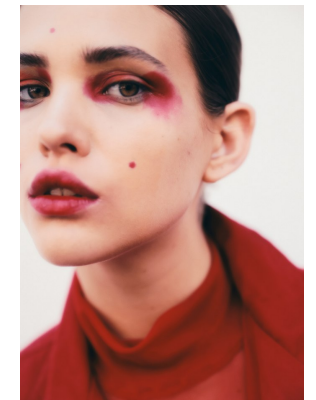

BOSS MODELS

CAPE TOWN

NINA VAN COLLER

Height: 171cm Bust: 81cm Waist: 63cm Hips: 89cm Shoe: 7 UK Hair: Light Brown Eyes: Green

BOSS MODELS

CAPE TOWN

NINA VAN COLLER

Height: 171cm Bust: 81cm Waist: 63cm Hips: 89cm Shoe: 7 UK Hair: Light Brown Eyes: Green

BOSS MODELS

CAPE TOWN

NINA VAN COLLER

Height: 171cm Bust: 81cm Waist: 63cm Hips: 89cm Shoe: 7 UK Hair: Light Brown Eyes: Green