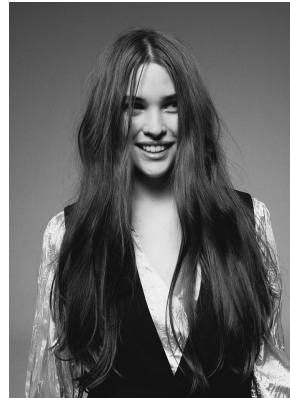

BOSS MODELS

CAPE TOWN

NINA VAN COLLER

Height: 171cm Bust: 88cm Waist: 71cm Hips: 97cm Shoe: 7 UK Hair: Light Brown Eyes: Green

BOSS MODELS

CAPE TOWN

NINA VAN COLLER

Height: 171cm Bust: 88cm Waist: 71cm Hips: 97cm Shoe: 7 UK Hair: Light Brown Eyes: Green