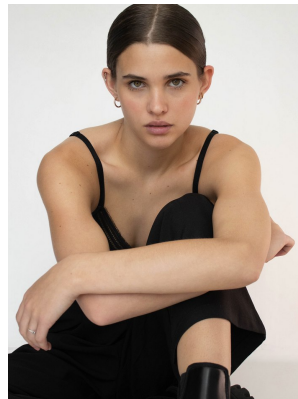

BOSS MODELS

CAPE TOWN

NINA VAN COLLER

Height: 171cm Bust: 81cm Waist: 63cm Hips: 89cm Shoe: 7 UK Hair: Light Brown Eyes: Green

BOSS MODELS

CAPE TOWN

NINA VAN COLLER

Height: 171cm Bust: 81cm Waist: 63cm Hips: 89cm Shoe: 7 UK Hair: Light Brown Eyes: Green

BOSS MODELS

CAPE TOWN

NINA VAN COLLER

Height: 171cm Bust: 81cm Waist: 63cm Hips: 89cm Shoe: 7 UK Hair: Light Brown Eyes: Green