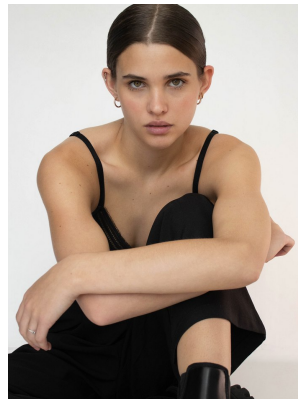

BOSS MODELS

CAPE TOWN

NINA VAN COLLER

Height: 171cm Bust: 81cm Waist: 64cm Hips: 88cm Shoe: 7 UK Hair: Light Brown Eyes: Green

BOSS MODELS

CAPE TOWN

NINA VAN COLLER

Height: 171cm Bust: 81cm Waist: 64cm Hips: 88cm Shoe: 7 UK Hair: Light Brown Eyes: Green

BOSS MODELS

CAPE TOWN

NINA VAN COLLER

Height: 171cm Bust: 81cm Waist: 64cm Hips: 88cm Shoe: 7 UK Hair: Light Brown Eyes: Green