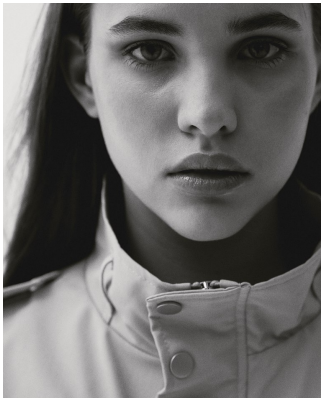

BOSS MODELS

CAPE TOWN

NINA VAN COLLER

Height: 171cm Bust: 88cm Waist: 71cm Hips: 97cm Shoe: 7 UK Hair: Light Brown Eyes: Green

BOSS MODELS

CAPE TOWN

NINA VAN COLLER

Height: 171cm Bust: 88cm Waist: 71cm Hips: 97cm Shoe: 7 UK Hair: Light Brown Eyes: Green