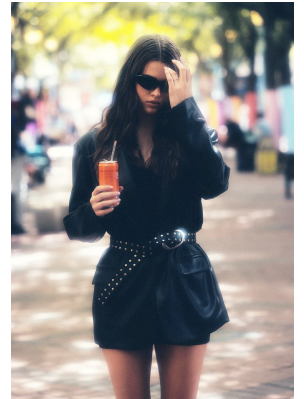

BOSS MODELS

CAPE TOWN

NINA VAN COLLER

Height: 171cm Bust: 81cm Waist: 63cm Hips: 89cm Shoe: 7 UK Hair: Light Brown Eyes: Green

BOSS MODELS

CAPE TOWN

NINA VAN COLLER

Height: 171cm Bust: 81cm Waist: 63cm Hips: 89cm Shoe: 7 UK Hair: Light Brown Eyes: Green

BOSS MODELS

CAPE TOWN

NINA VAN COLLER

Height: 171cm Bust: 81cm Waist: 63cm Hips: 89cm Shoe: 7 UK Hair: Light Brown Eyes: Green