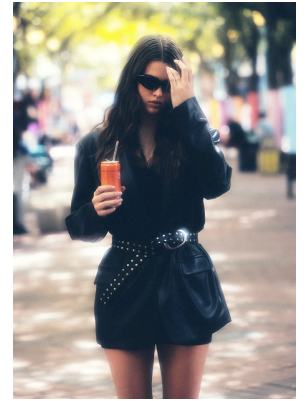

BOSS MODELS

CAPE TOWN

NINA VAN COLLER

Height: 171cm Bust: 81cm Waist: 64cm Hips: 88cm Shoe: 7 UK Hair: Light Brown Eyes: Green

BOSS MODELS

CAPE TOWN

NINA VAN COLLER

Height: 171cm Bust: 81cm Waist: 64cm Hips: 88cm Shoe: 7 UK Hair: Light Brown Eyes: Green

BOSS MODELS

CAPE TOWN

NINA VAN COLLER

Height: 171cm Bust: 81cm Waist: 64cm Hips: 88cm Shoe: 7 UK Hair: Light Brown Eyes: Green