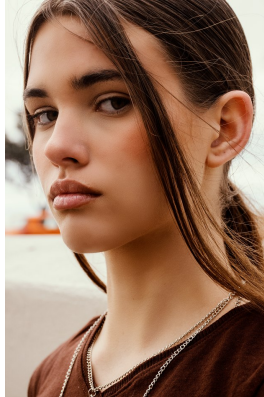

BOSS MODELS

CAPE TOWN

NINA VAN COLLER

Height: 171cm Bust: 88cm Waist: 71cm Hips: 97cm Shoe: 7 UK Hair: Light Brown Eyes: Green

BOSS MODELS

CAPE TOWN

NINA VAN COLLER

Height: 171cm Bust: 88cm Waist: 71cm Hips: 97cm Shoe: 7 UK Hair: Light Brown Eyes: Green