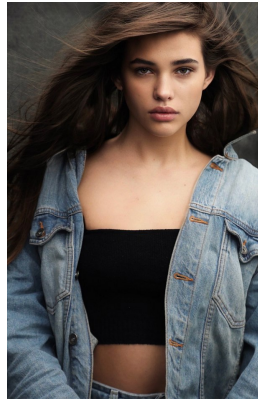

BOSS MODELS

CAPE TOWN

NINA VAN COLLER

Height: 171cm Bust: 88cm Waist: 71cm Hips: 97cm Shoe: 7 UK Hair: Light Brown Eyes: Green

BOSS MODELS

CAPE TOWN

NINA VAN COLLER

Height: 171cm Bust: 88cm Waist: 71cm Hips: 97cm Shoe: 7 UK Hair: Light Brown Eyes: Green