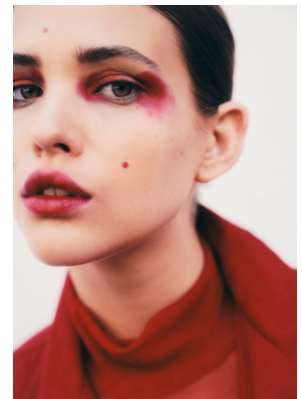

BOSS MODELS

CAPE TOWN

NINA VAN COLLER

Height: 171cm Bust: 81cm Waist: 64cm Hips: 88cm Shoe: 7 UK Hair: Light Brown Eyes: Green

BOSS MODELS

CAPE TOWN

NINA VAN COLLER

Height: 171cm Bust: 81cm Waist: 64cm Hips: 88cm Shoe: 7 UK Hair: Light Brown Eyes: Green

BOSS MODELS

CAPE TOWN

NINA VAN COLLER

Height: 171cm Bust: 81cm Waist: 64cm Hips: 88cm Shoe: 7 UK Hair: Light Brown Eyes: Green