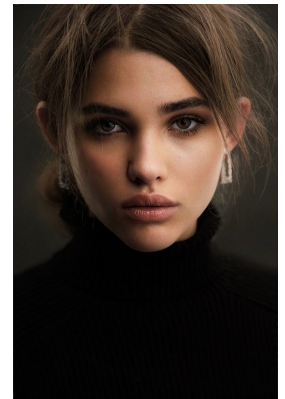

BOSS MODELS

CAPE TOWN

NINA VAN COLLER

Height: 171cm Bust: 88cm Waist: 71cm Hips: 97cm Shoe: 7 UK Hair: Light Brown Eyes: Green

BOSS MODELS

CAPE TOWN

NINA VAN COLLER

Height: 171cm Bust: 88cm Waist: 71cm Hips: 97cm Shoe: 7 UK Hair: Light Brown Eyes: Green