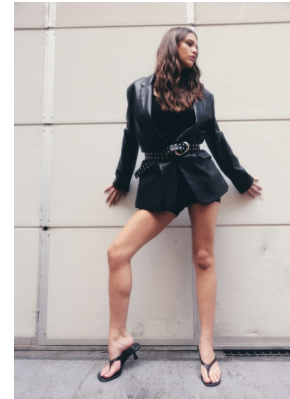

BOSS MODELS

CAPE TOWN

NINA VAN COLLER

Height: 171cm Bust: 81cm Waist: 63cm Hips: 89cm Shoe: 7 UK Hair: Light Brown Eyes: Green

BOSS MODELS

CAPE TOWN

NINA VAN COLLER

Height: 171cm Bust: 81cm Waist: 63cm Hips: 89cm Shoe: 7 UK Hair: Light Brown Eyes: Green

BOSS MODELS

CAPE TOWN

NINA VAN COLLER

Height: 171cm Bust: 81cm Waist: 63cm Hips: 89cm Shoe: 7 UK Hair: Light Brown Eyes: Green