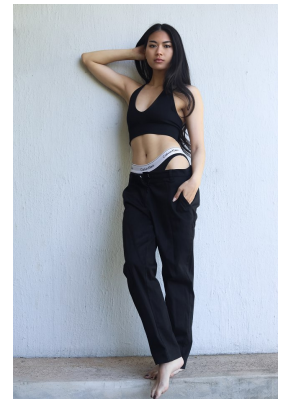

BOSS MODELS

CAPE TOWN

MEW BUTSRI

Height: 167cm Bust: 79cm Waist: 61cm Hips: 98cm Shoe: 4.5 UK Hair: Dark Brown Eyes: Brown

BOSS MODELS

CAPE TOWN

MEW BUTSRI

Height: 167cm Bust: 79cm Waist: 61cm Hips: 98cm Shoe: 4.5 UK Hair: Dark Brown Eyes: Brown

BOSS MODELS

CAPE TOWN

Image: Mew Butsri represented by Boss Models Cape Town

MEW BUTSRI

Height: 167cm Bust: 79cm Waist: 61cm Hips: 98cm Shoe: 4.5 UK Hair: Dark Brown Eyes: Brown