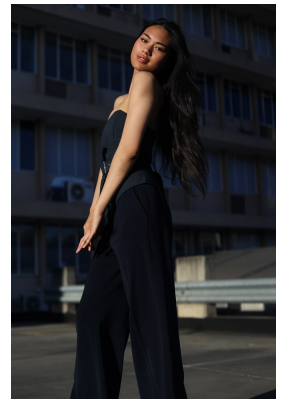

BOSS MODELS

CAPE TOWN

MEW BUTSRI

Height: 167cm Bust: 79cm Waist: 61cm Hips: 98cm Shoe: 4.5 UK Hair: Dark Brown Eyes: Brown

BOSS MODELS

CAPE TOWN

MEW BUTSRI

Height: 167cm Bust: 79cm Waist: 61cm Hips: 98cm Shoe: 4.5 UK Hair: Dark Brown Eyes: Brown

BOSS MODELS

CAPE TOWN

Image: Mew Butsri represented by Boss Models Cape Town

MEW BUTSRI

Height: 167cm Bust: 79cm Waist: 61cm Hips: 98cm Shoe: 4.5 UK Hair: Dark Brown Eyes: Brown