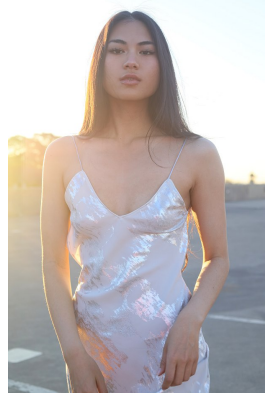

BOSS MODELS

CAPE TOWN

MEW BUTSRI

Height: 167cm Bust: 79cm Waist: 61cm Hips: 98cm Shoe: 4.5 UK Hair: Dark Brown Eyes: Brown

BOSS MODELS

CAPE TOWN

MEW BUTSRI

Height: 167cm Bust: 79cm Waist: 61cm Hips: 98cm Shoe: 4.5 UK Hair: Dark Brown Eyes: Brown

BOSS MODELS

CAPE TOWN

Image: Mew Butsri represented by Boss Models Cape Town

MEW BUTSRI

Height: 167cm Bust: 79cm Waist: 61cm Hips: 98cm Shoe: 4.5 UK Hair: Dark Brown Eyes: Brown