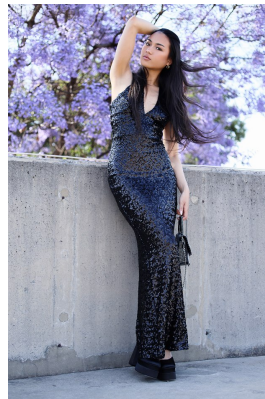

BOSS MODELS

CAPE TOWN

MEW BUTSRI

Height: 167cm Bust: 79cm Waist: 61cm Hips: 98cm Shoe: 4.5 UK Hair: Dark Brown Eyes: Brown

BOSS MODELS

CAPE TOWN

MEW BUTSRI

Height: 167cm Bust: 79cm Waist: 61cm Hips: 98cm Shoe: 4.5 UK Hair: Dark Brown Eyes: Brown

BOSS MODELS

CAPE TOWN

Image: Mew Butsri represented by Boss Models Cape Town

MEW BUTSRI

Height: 167cm Bust: 79cm Waist: 61cm Hips: 98cm Shoe: 4.5 UK Hair: Dark Brown Eyes: Brown