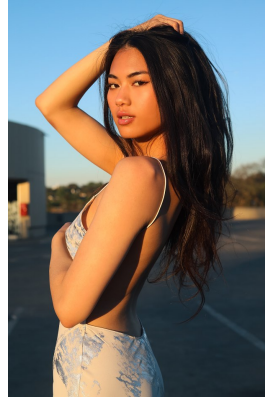

BOSS MODELS

CAPE TOWN

MEW BUTSRI

Height: 167cm Bust: 79cm Waist: 61cm Hips: 98cm Shoe: 4.5 UK Hair: Dark Brown Eyes: Brown

BOSS MODELS

CAPE TOWN

MEW BUTSRI

Height: 167cm Bust: 79cm Waist: 61cm Hips: 98cm Shoe: 4.5 UK Hair: Dark Brown Eyes: Brown

BOSS MODELS

CAPE TOWN

Image: Mew Butsri represented by Boss Models Cape Town

MEW BUTSRI

Height: 167cm Bust: 79cm Waist: 61cm Hips: 98cm Shoe: 4.5 UK Hair: Dark Brown Eyes: Brown