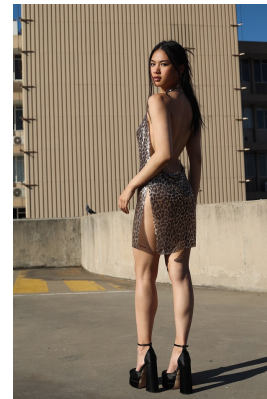

BOSS MODELS

CAPE TOWN

MEW BUTSRI

Height: 167cm Bust: 79cm Waist: 61cm Hips: 98cm Shoe: 4.5 UK Hair: Dark Brown Eyes: Brown

BOSS MODELS

CAPE TOWN

MEW BUTSRI

Height: 167cm Bust: 79cm Waist: 61cm Hips: 98cm Shoe: 4.5 UK Hair: Dark Brown Eyes: Brown

BOSS MODELS

CAPE TOWN

Image: Mew Butsri represented by Boss Models Cape Town

MEW BUTSRI

Height: 167cm Bust: 79cm Waist: 61cm Hips: 98cm Shoe: 4.5 UK Hair: Dark Brown Eyes: Brown