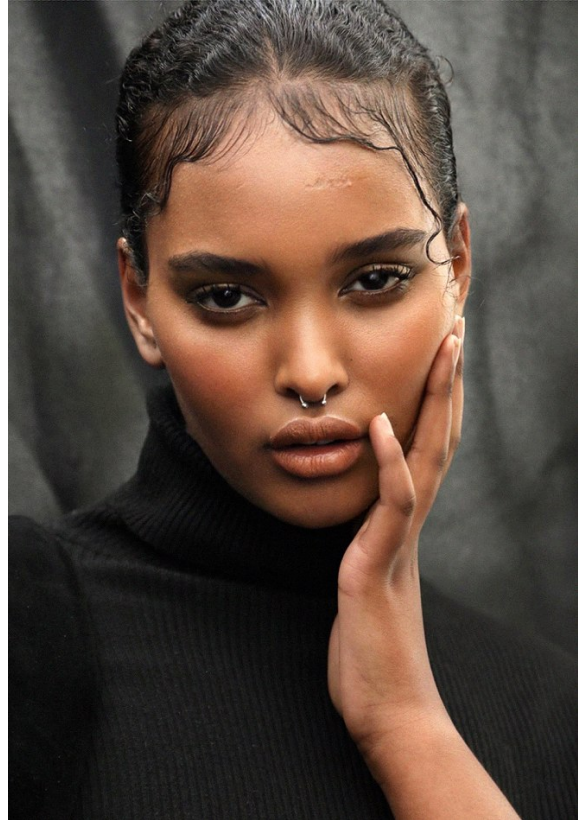

BOSS MODELS

CAPE TOWN

SHIMEI VD WESTHUIZEN

Height: 176cm Bust: 95cm Waist: 76cm Hips: 115cm Shoe: 6 UK Hair: Dark Brown Eyes: Brown