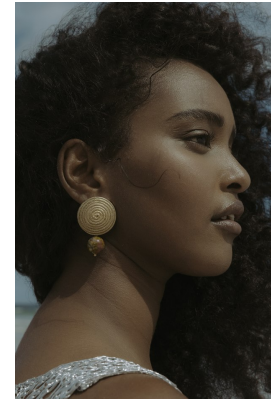

BOSS MODELS

CAPE TOWN

SHIMEI VD WESTHUIZEN

Height: 176cm Bust: 95cm Waist: 76cm Hips: 115cm Shoe: 6 UK Hair: Dark Brown Eyes: Brown

BOSS MODELS

CAPE TOWN

SHIMEI VD WESTHUIZEN

Height: 176cm Bust: 95cm Waist: 76cm Hips: 115cm Shoe: 6 UK Hair: Dark Brown Eyes: Brown

BOSS MODELS

CAPE TOWN

SHIMEI VD WESTHUIZEN

Height: 176cm Bust: 95cm Waist: 76cm Hips: 115cm Shoe: 6 UK Hair: Dark Brown Eyes: Brown