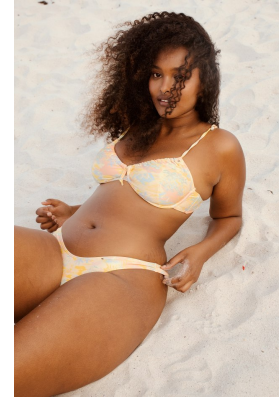

BOSS MODELS

CAPE TOWN

SHIMEI VD WESTHUIZEN

Height: 176cm Bust: 93cm Waist: 71cm Hips: 110cm Shoe: 6 UK Hair: Dark Brown Eyes: Brown

BOSS MODELS

CAPE TOWN

SHIMEI VD WESTHUIZEN

Height: 176cm Bust: 93cm Waist: 71cm Hips: 110cm Shoe: 6 UK Hair: Dark Brown Eyes: Brown

BOSS MODELS

CAPE TOWN

SHIMEI VD WESTHUIZEN

Height: 176cm Bust: 93cm Waist: 71cm Hips: 110cm Shoe: 6 UK Hair: Dark Brown Eyes: Brown