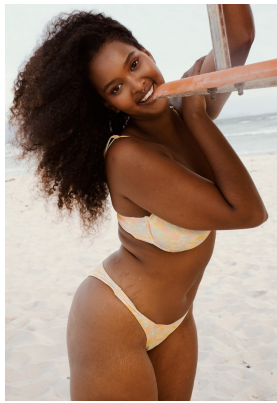

BOSS MODELS

CAPE TOWN

SHIMEI VD WESTHUIZEN

Height: 176cm Bust: 95cm Waist: 76cm Hips: 115cm Shoe: 6 UK Hair: Dark Brown Eyes: Brown

BOSS MODELS

CAPE TOWN

SHIMEI VD WESTHUIZEN

Height: 176cm Bust: 95cm Waist: 76cm Hips: 115cm Shoe: 6 UK Hair: Dark Brown Eyes: Brown

BOSS MODELS

CAPE TOWN

SHIMEI VD WESTHUIZEN

Height: 176cm Bust: 95cm Waist: 76cm Hips: 115cm Shoe: 6 UK Hair: Dark Brown Eyes: Brown