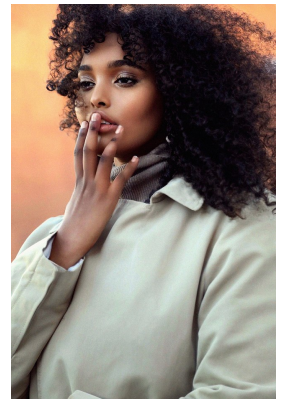

BOSS MODELS

CAPE TOWN

SHIMEI VD WESTHUIZEN

Height: 176cm Bust: 93cm Waist: 71cm Hips: 110cm Shoe: 6 UK Hair: Dark Brown Eyes: Brown

BOSS MODELS

CAPE TOWN

SHIMEI VD WESTHUIZEN

Height: 176cm Bust: 93cm Waist: 71cm Hips: 110cm Shoe: 6 UK Hair: Dark Brown Eyes: Brown

BOSS MODELS

CAPE TOWN

SHIMEI VD WESTHUIZEN

Height: 176cm Bust: 93cm Waist: 71cm Hips: 110cm Shoe: 6 UK Hair: Dark Brown Eyes: Brown