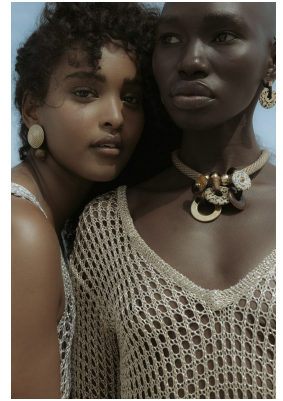

BOSS MODELS

CAPE TOWN

SHIMEI VD WESTHUIZEN

Height: 176cm Bust: 93cm Waist: 71cm Hips: 110cm Shoe: 6 UK Hair: Dark Brown Eyes: Brown

BOSS MODELS

CAPE TOWN

SHIMEI VD WESTHUIZEN

Height: 176cm Bust: 93cm Waist: 71cm Hips: 110cm Shoe: 6 UK Hair: Dark Brown Eyes: Brown

BOSS MODELS

CAPE TOWN

SHIMEI VD WESTHUIZEN

Height: 176cm Bust: 93cm Waist: 71cm Hips: 110cm Shoe: 6 UK Hair: Dark Brown Eyes: Brown