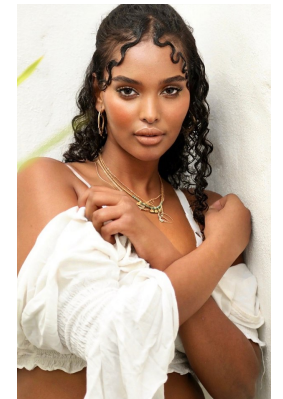

BOSS MODELS

CAPE TOWN

SHIMEI VD WESTHUIZEN

Height: 176cm Bust: 95cm Waist: 76cm Hips: 115cm Shoe: 6 UK Hair: Dark Brown Eyes: Brown

BOSS MODELS

CAPE TOWN

SHIMEI VD WESTHUIZEN

Height: 176cm Bust: 95cm Waist: 76cm Hips: 115cm Shoe: 6 UK Hair: Dark Brown Eyes: Brown

BOSS MODELS

CAPE TOWN

SHIMEI VD WESTHUIZEN

Height: 176cm Bust: 95cm Waist: 76cm Hips: 115cm Shoe: 6 UK Hair: Dark Brown Eyes: Brown