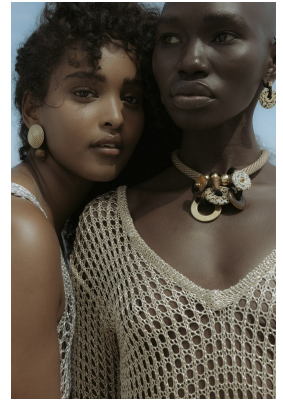

BOSS MODELS

CAPE TOWN

SHIMEI VD WESTHUIZEN

Height: 176cm Bust: 95cm Waist: 76cm Hips: 115cm Shoe: 6 UK Hair: Dark Brown Eyes: Brown

BOSS MODELS

CAPE TOWN

SHIMEI VD WESTHUIZEN

Height: 176cm Bust: 95cm Waist: 76cm Hips: 115cm Shoe: 6 UK Hair: Dark Brown Eyes: Brown

BOSS MODELS

CAPE TOWN

SHIMEI VD WESTHUIZEN

Height: 176cm Bust: 95cm Waist: 76cm Hips: 115cm Shoe: 6 UK Hair: Dark Brown Eyes: Brown