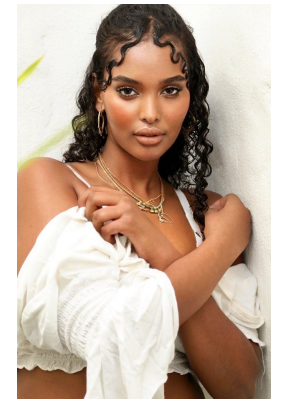

BOSS MODELS

CAPE TOWN

SHIMEI VD WESTHUIZEN

Height: 176cm Bust: 93cm Waist: 71cm Hips: 110cm Shoe: 6 UK Hair: Dark Brown Eyes: Brown

BOSS MODELS

CAPE TOWN

SHIMEI VD WESTHUIZEN

Height: 176cm Bust: 93cm Waist: 71cm Hips: 110cm Shoe: 6 UK Hair: Dark Brown Eyes: Brown

BOSS MODELS

CAPE TOWN

SHIMEI VD WESTHUIZEN

Height: 176cm Bust: 93cm Waist: 71cm Hips: 110cm Shoe: 6 UK Hair: Dark Brown Eyes: Brown