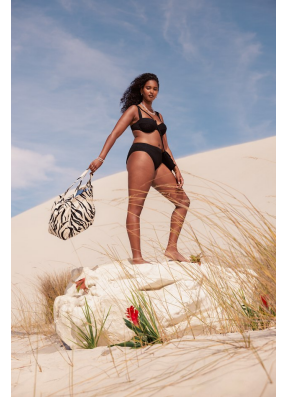

BOSS MODELS

CAPE TOWN

SHIMEI VD WESTHUIZEN

Height: 176cm Bust: 93cm Waist: 71cm Hips: 110cm Shoe: 6 UK Hair: Dark Brown Eyes: Brown

BOSS MODELS

CAPE TOWN

SHIMEI VD WESTHUIZEN

Height: 176cm Bust: 93cm Waist: 71cm Hips: 110cm Shoe: 6 UK Hair: Dark Brown Eyes: Brown

BOSS MODELS

CAPE TOWN

SHIMEI VD WESTHUIZEN

Height: 176cm Bust: 93cm Waist: 71cm Hips: 110cm Shoe: 6 UK Hair: Dark Brown Eyes: Brown