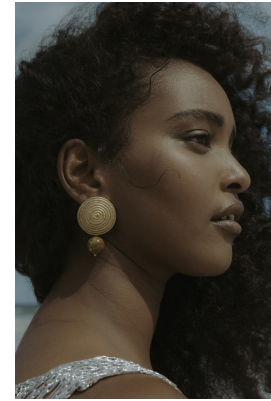

BOSS MODELS

CAPE TOWN

SHIMEI VD WESTHUIZEN

Height: 176cm Bust: 93cm Waist: 71cm Hips: 110cm Shoe: 6 UK Hair: Dark Brown Eyes: Brown

BOSS MODELS

CAPE TOWN

SHIMEI VD WESTHUIZEN

Height: 176cm Bust: 93cm Waist: 71cm Hips: 110cm Shoe: 6 UK Hair: Dark Brown Eyes: Brown

BOSS MODELS

CAPE TOWN

SHIMEI VD WESTHUIZEN

Height: 176cm Bust: 93cm Waist: 71cm Hips: 110cm Shoe: 6 UK Hair: Dark Brown Eyes: Brown