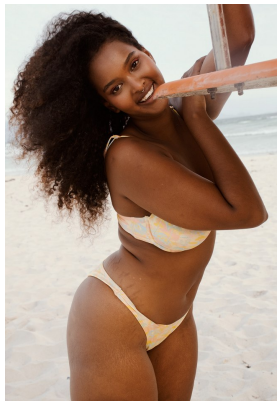

BOSS MODELS

CAPE TOWN

SHIMEI VD WESTHUIZEN

Height: 176cm Bust: 93cm Waist: 71cm Hips: 110cm Shoe: 6 UK Hair: Dark Brown Eyes: Brown

BOSS MODELS

CAPE TOWN

SHIMEI VD WESTHUIZEN

Height: 176cm Bust: 93cm Waist: 71cm Hips: 110cm Shoe: 6 UK Hair: Dark Brown Eyes: Brown

BOSS MODELS

CAPE TOWN

SHIMEI VD WESTHUIZEN

Height: 176cm Bust: 93cm Waist: 71cm Hips: 110cm Shoe: 6 UK Hair: Dark Brown Eyes: Brown