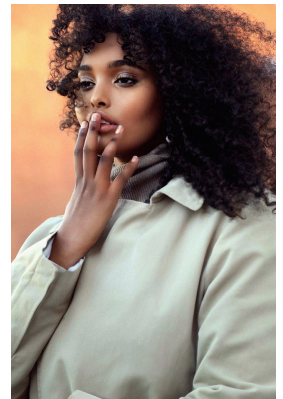

BOSS MODELS

CAPE TOWN

SHIMEI VD WESTHUIZEN

Height: 176cm Bust: 95cm Waist: 76cm Hips: 115cm Shoe: 6 UK Hair: Dark Brown Eyes: Brown

BOSS MODELS

CAPE TOWN

SHIMEI VD WESTHUIZEN

Height: 176cm Bust: 95cm Waist: 76cm Hips: 115cm Shoe: 6 UK Hair: Dark Brown Eyes: Brown

BOSS MODELS

CAPE TOWN

SHIMEI VD WESTHUIZEN

Height: 176cm Bust: 95cm Waist: 76cm Hips: 115cm Shoe: 6 UK Hair: Dark Brown Eyes: Brown