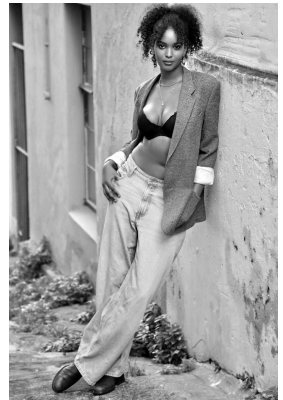

BOSS MODELS

CAPE TOWN

SHIMEI VD WESTHUIZEN

Height: 176cm Bust: 95cm Waist: 76cm Hips: 115cm Shoe: 6 UK Hair: Dark Brown Eyes: Brown

BOSS MODELS

CAPE TOWN

SHIMEI VD WESTHUIZEN

Height: 176cm Bust: 95cm Waist: 76cm Hips: 115cm Shoe: 6 UK Hair: Dark Brown Eyes: Brown

BOSS MODELS

CAPE TOWN

SHIMEI VD WESTHUIZEN

Height: 176cm Bust: 95cm Waist: 76cm Hips: 115cm Shoe: 6 UK Hair: Dark Brown Eyes: Brown