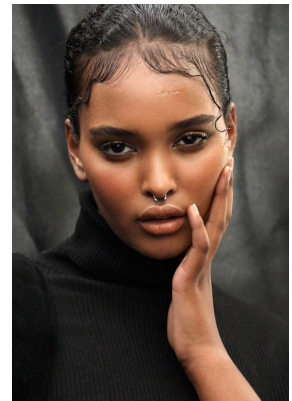

BOSS MODELS

CAPE TOWN

SHIMEI VD WESTHUIZEN

Height: 176cm Bust: 93cm Waist: 71cm Hips: 110cm Shoe: 6 UK Hair: Dark Brown Eyes: Brown

BOSS MODELS

CAPE TOWN

SHIMEI VD WESTHUIZEN

Height: 176cm Bust: 93cm Waist: 71cm Hips: 110cm Shoe: 6 UK Hair: Dark Brown Eyes: Brown

BOSS MODELS

CAPE TOWN

SHIMEI VD WESTHUIZEN

Height: 176cm Bust: 93cm Waist: 71cm Hips: 110cm Shoe: 6 UK Hair: Dark Brown Eyes: Brown