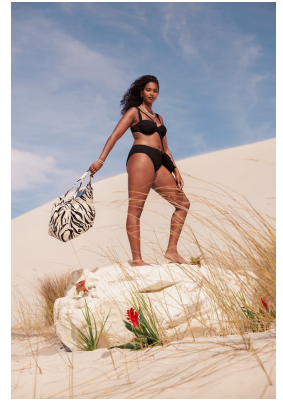

BOSS MODELS

CAPE TOWN

SHIMEI VD WESTHUIZEN

Height: 176cm Bust: 95cm Waist: 76cm Hips: 115cm Shoe: 6 UK Hair: Dark Brown Eyes: Brown

BOSS MODELS

CAPE TOWN

SHIMEI VD WESTHUIZEN

Height: 176cm Bust: 95cm Waist: 76cm Hips: 115cm Shoe: 6 UK Hair: Dark Brown Eyes: Brown

BOSS MODELS

CAPE TOWN

SHIMEI VD WESTHUIZEN

Height: 176cm Bust: 95cm Waist: 76cm Hips: 115cm Shoe: 6 UK Hair: Dark Brown Eyes: Brown