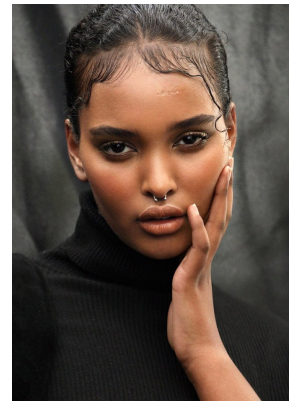

BOSS MODELS

CAPE TOWN

SHIMEI VD WESTHUIZEN

Height: 176cm Bust: 95cm Waist: 76cm Hips: 115cm Shoe: 6 UK Hair: Dark Brown Eyes: Brown

BOSS MODELS

CAPE TOWN

SHIMEI VD WESTHUIZEN

Height: 176cm Bust: 95cm Waist: 76cm Hips: 115cm Shoe: 6 UK Hair: Dark Brown Eyes: Brown

BOSS MODELS

CAPE TOWN

SHIMEI VD WESTHUIZEN

Height: 176cm Bust: 95cm Waist: 76cm Hips: 115cm Shoe: 6 UK Hair: Dark Brown Eyes: Brown