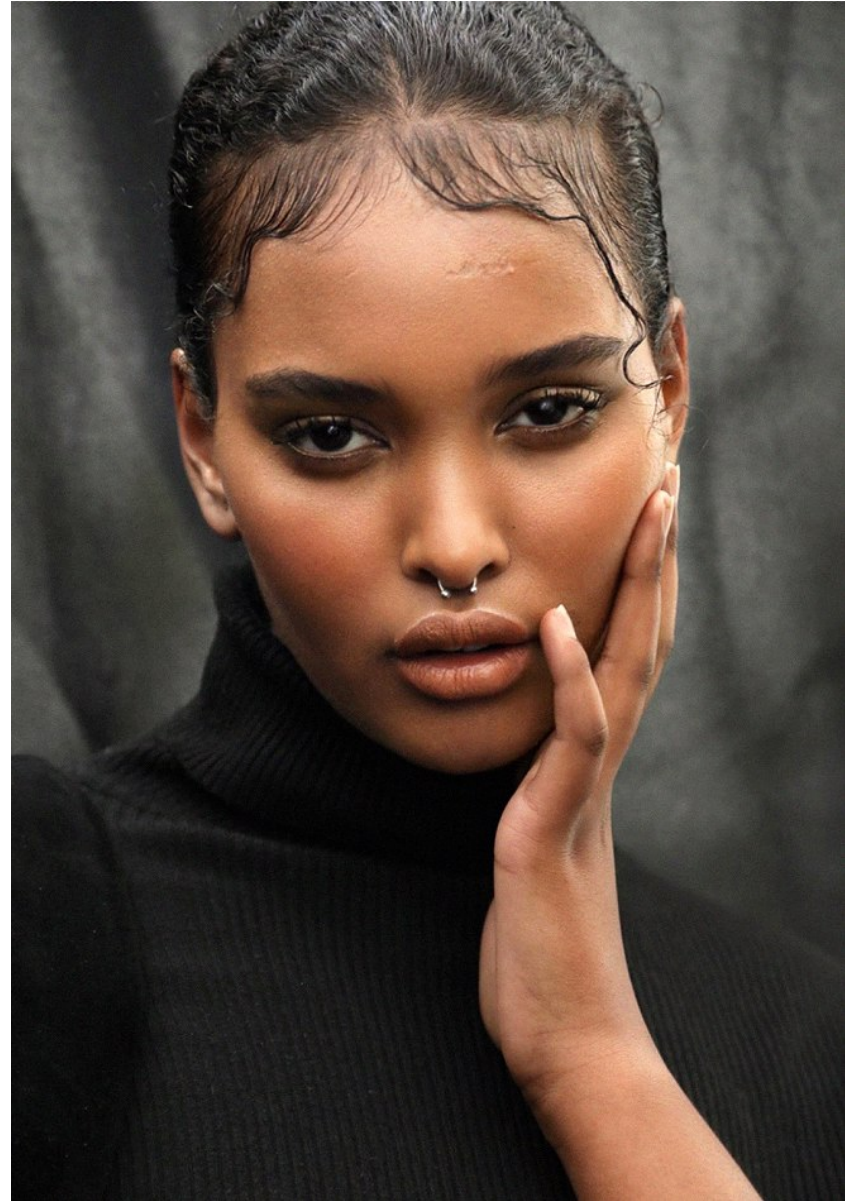

BOSS MODELS

CAPE TOWN

SHIMEI VD WESTHUIZEN

Height: 176cm Bust: 95cm Waist: 76cm Hips: 115cm Shoe: 6 UK Hair: Dark Brown Eyes: Brown