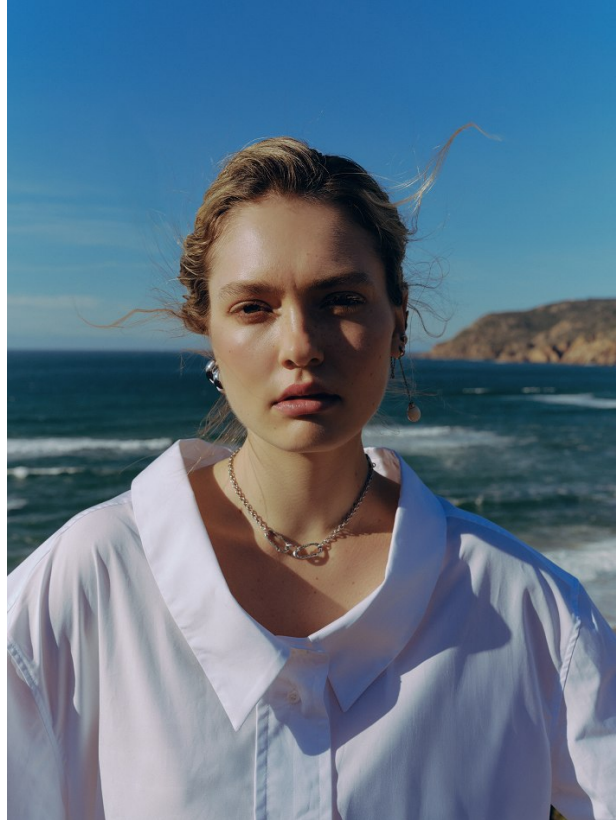

BOSS MODELS

CAPE TOWN

SOPHIE MISZEWSKI

Height: 176cm Bust: 81cm Waist: 63cm Hips: 89cm Shoe: 6 UK Hair: Blonde Eyes: Blue/Green

BOSS MODELS

CAPE TOWN

SOPHIE MISZEWSKI

Height: 176cm Bust: 81cm Waist: 63cm Hips: 89cm Shoe: 6 UK Hair: Blonde Eyes: Blue/Green