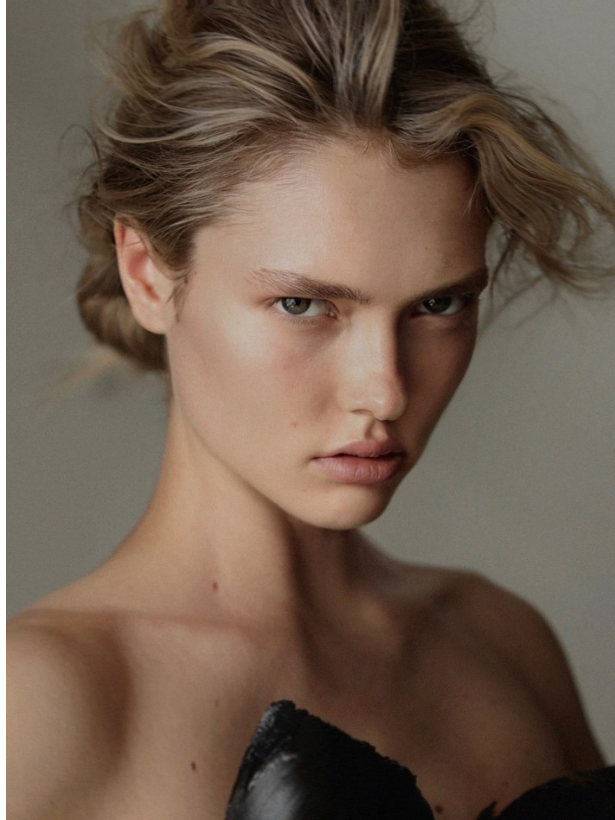

BOSS MODELS

CAPE TOWN

SOPHIE MISZEWSKI

Height: 176cm Bust: 81cm Waist: 63cm Hips: 89cm Shoe: 6 UK Hair: Blonde Eyes: Blue/Green

BOSS MODELS

CAPE TOWN

SOPHIE MISZEWSKI

Height: 176cm Bust: 81cm Waist: 63cm Hips: 89cm Shoe: 6 UK Hair: Blonde Eyes: Blue/Green