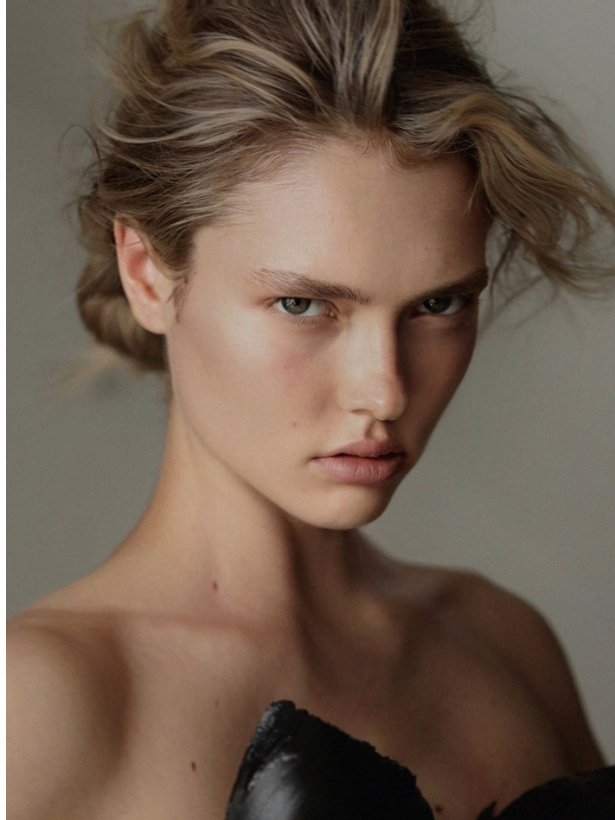

BOSS MODELS

CAPE TOWN

SOPHIE MISZEWSKI

Height: 176cm Bust: 81cm Waist: 62cm Hips: 89cm Shoe: 6 UK Hair: Blonde Eyes: Blue/Green

BOSS MODELS

CAPE TOWN

SOPHIE MISZEWSKI

Height: 176cm Bust: 81cm Waist: 62cm Hips: 89cm Shoe: 6 UK Hair: Blonde Eyes: Blue/Green