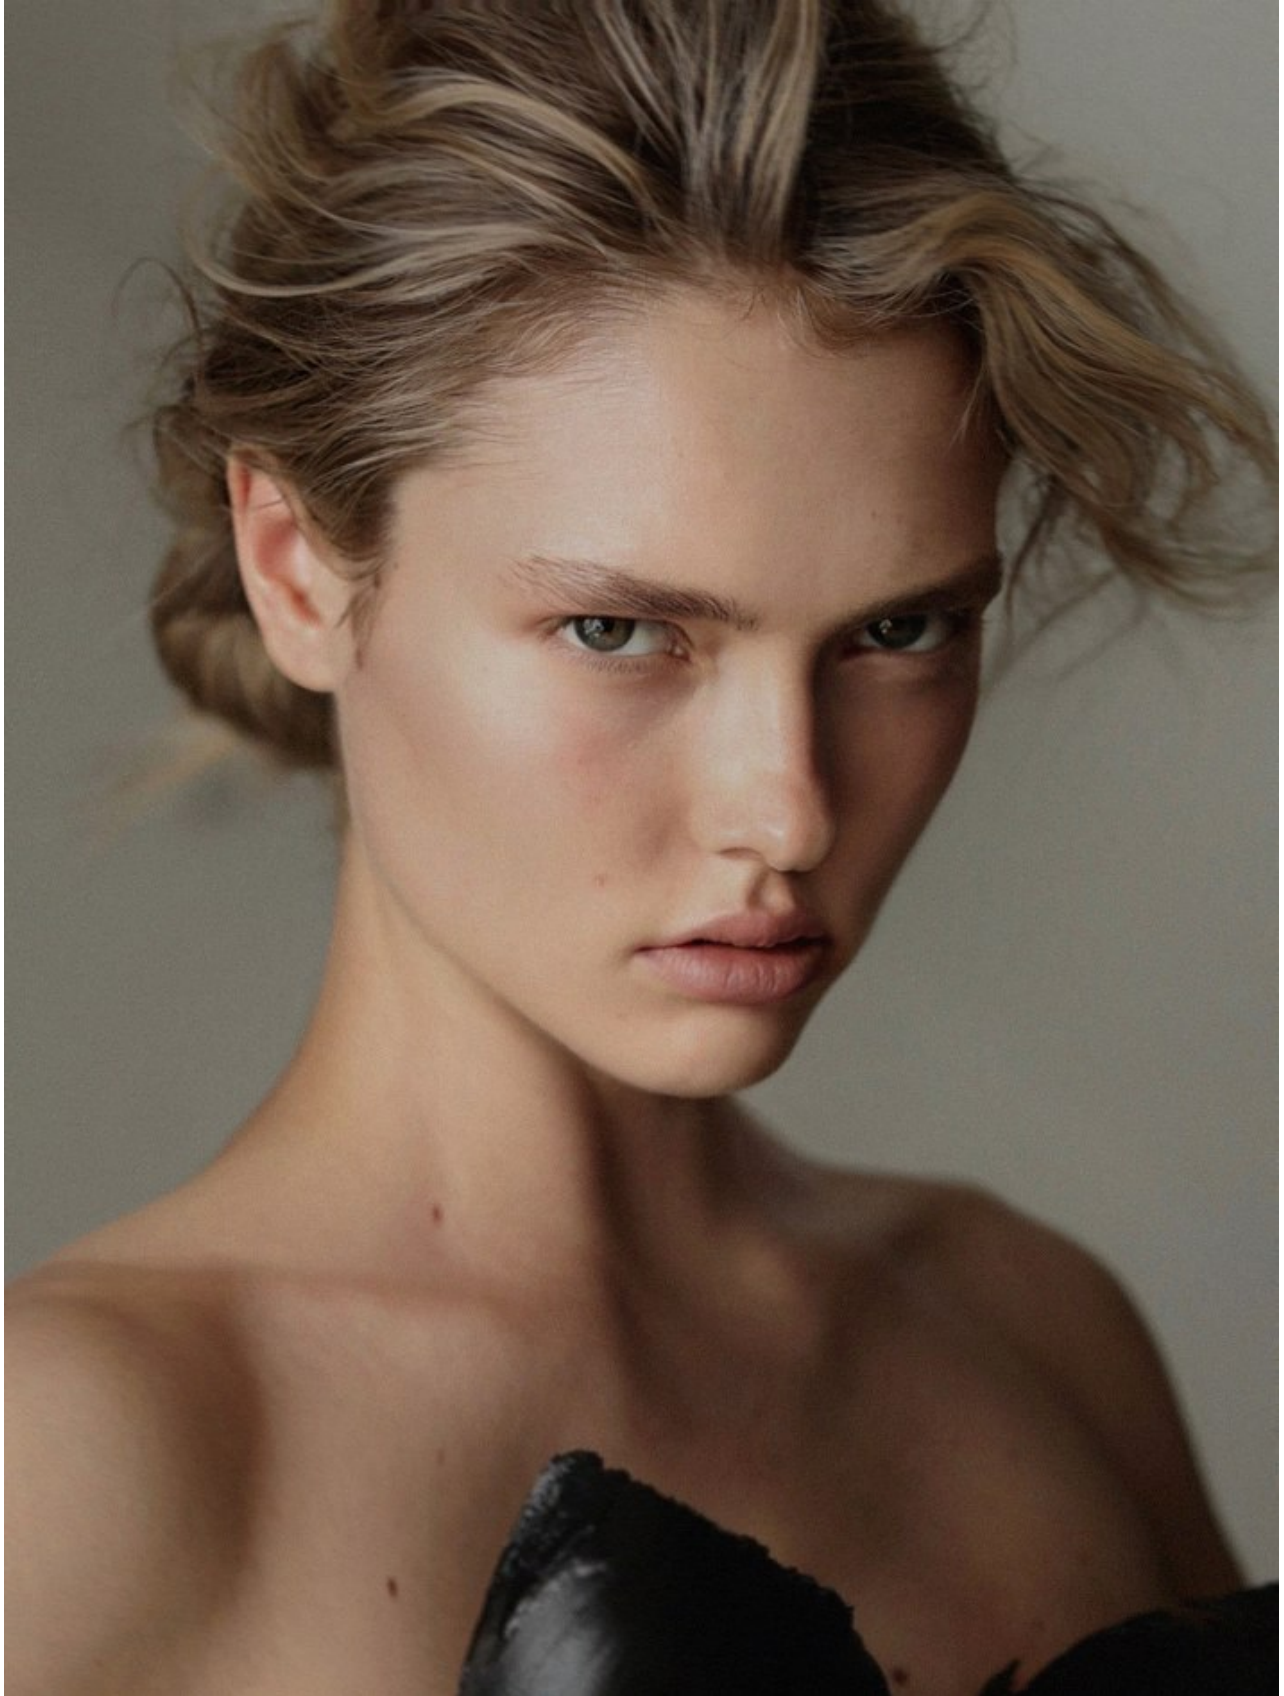

# BOSS MODELS

CAPE TOWN

SOPHIE MISZEWSKI

Height: 176cm Bust: 81cm Waist: 63cm Hips: 89cm Shoe: 6 UK Hair: Blonde Eyes: Blue/Green