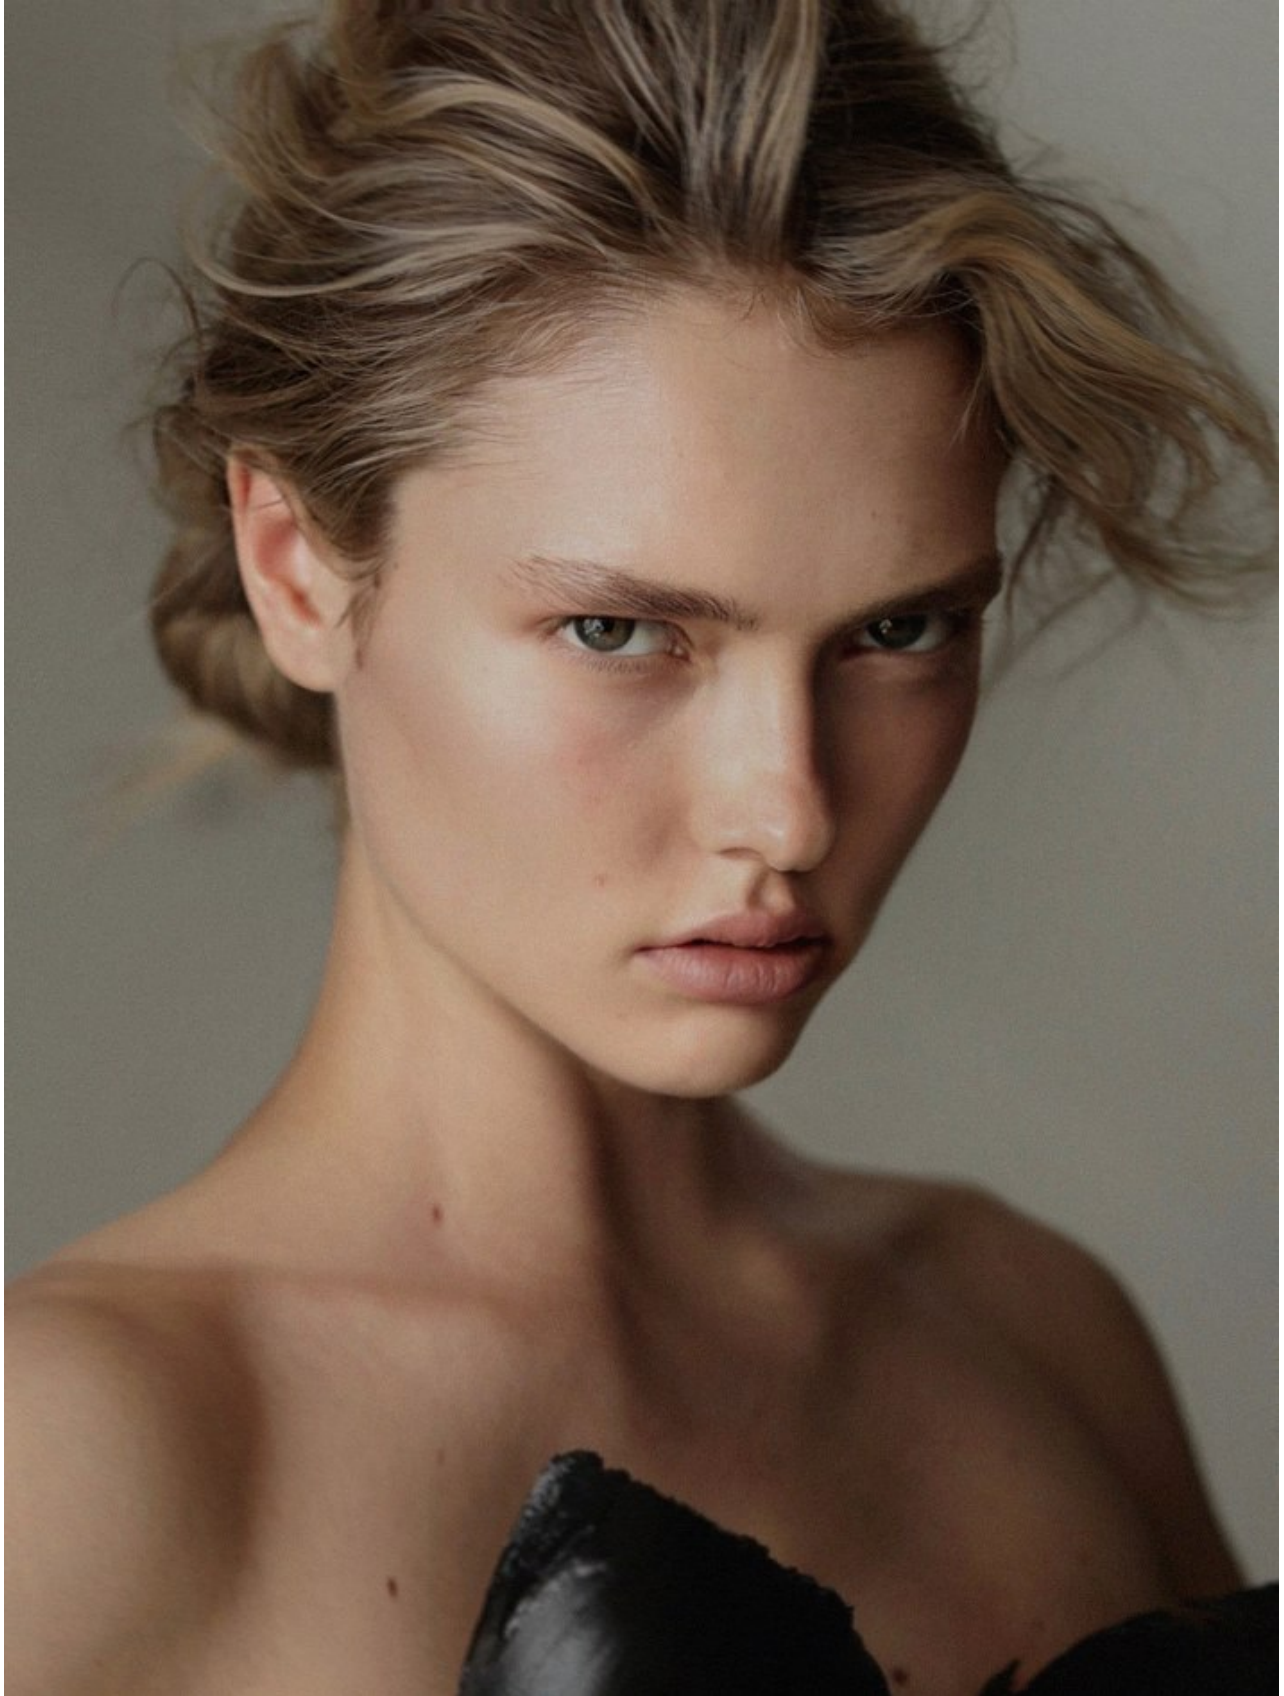

BOSS MODELS

CAPE TOWN

SOPHIE MISZEWSKI

Height: 176cm Bust: 81cm Waist: 62cm Hips: 89cm Shoe: 6 UK Hair: Blonde Eyes: Blue/Green

BOSS MODELS

CAPE TOWN

SOPHIE MISZEWSKI

Height: 176cm Bust: 81cm Waist: 62cm Hips: 89cm Shoe: 6 UK Hair: Blonde Eyes: Blue/Green