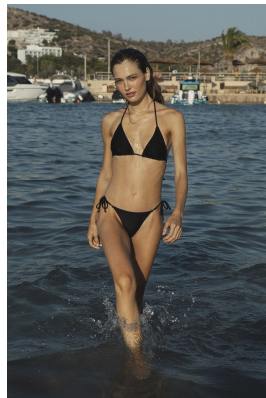

BOSS MODELS

CAPE TOWN

SOPHIE MISZEWSKI

Height: 176cm Bust: 81cm Waist: 63cm Hips: 89cm Shoe: 6 UK Hair: Blonde Eyes: Blue/Green