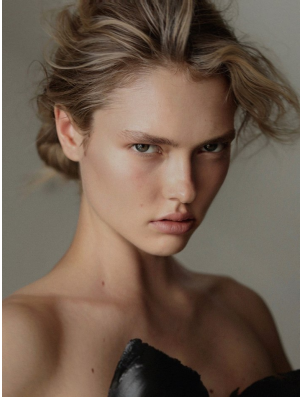

BOSS MODELS

CAPE TOWN

SOPHIE MISZEWSKI

Height: 176cm Bust: 81cm Waist: 63cm Hips: 89cm Shoe: 6 UK Hair: Blonde Eyes: Blue/Green

BOSS MODELS

CAPE TOWN

Model:
Foto:
Styl: Corinna
Hair: [unreadable]
Makeup: [unreadable]

SOPHIE MISZEWSKI

Height: 176cm Bust: 81cm Waist: 63cm Hips: 89cm Shoe: 6 UK Hair: Blonde Eyes: Blue/Green

BOSS MODELS

CAPE TOWN

SOPHIE MISZEWSKI

Height: 176cm Bust: 81cm Waist: 63cm Hips: 89cm Shoe: 6 UK Hair: Blonde Eyes: Blue/Green