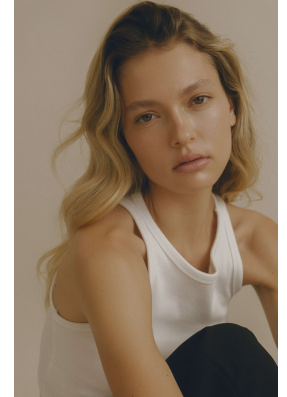

BOSS MODELS

CAPE TOWN

SOPHIE MISZEWSKI

Height: 176cm Bust: 81cm Waist: 63cm Hips: 89cm Shoe: 6 UK Hair: Blonde Eyes: Blue/Green

BOSS MODELS

CAPE TOWN

Model:
Foto:
Styl: Corinna
Hair: [unreadable]
Makeup: [unreadable]

SOPHIE MISZEWSKI

Height: 176cm Bust: 81cm Waist: 63cm Hips: 89cm Shoe: 6 UK Hair: Blonde Eyes: Blue/Green

BOSS MODELS

CAPE TOWN

SOPHIE MISZEWSKI

Height: 176cm Bust: 81cm Waist: 63cm Hips: 89cm Shoe: 6 UK Hair: Blonde Eyes: Blue/Green