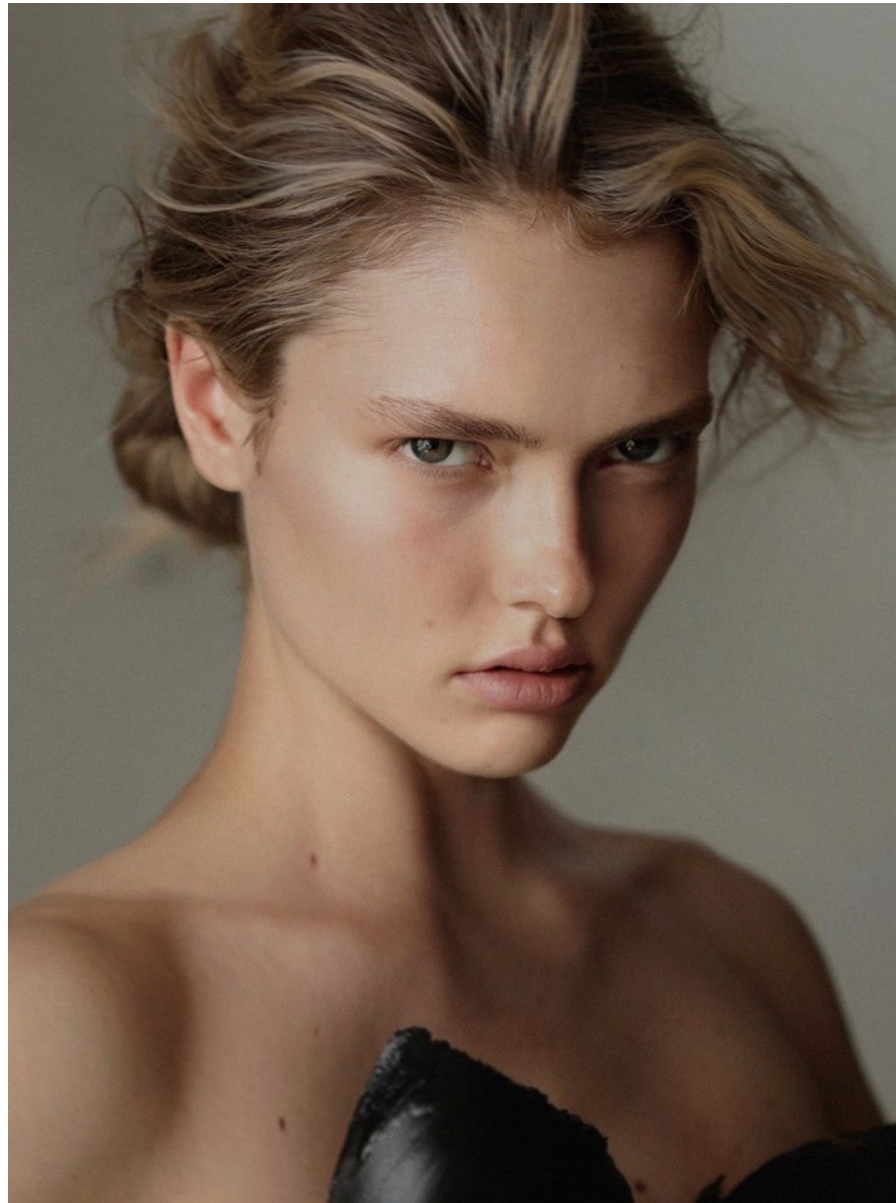

BOSS MODELS

CAPE TOWN

SOPHIE MISZEWSKI

Height: 176cm Bust: 81cm Waist: 63cm Hips: 89cm Shoe: 6 UK Hair: Blonde Eyes: Blue/Green

BOSS MODELS

CAPE TOWN

SOPHIE MISZEWSKI

Height: 176cm Bust: 81cm Waist: 63cm Hips: 89cm Shoe: 6 UK Hair: Blonde Eyes: Blue/Green