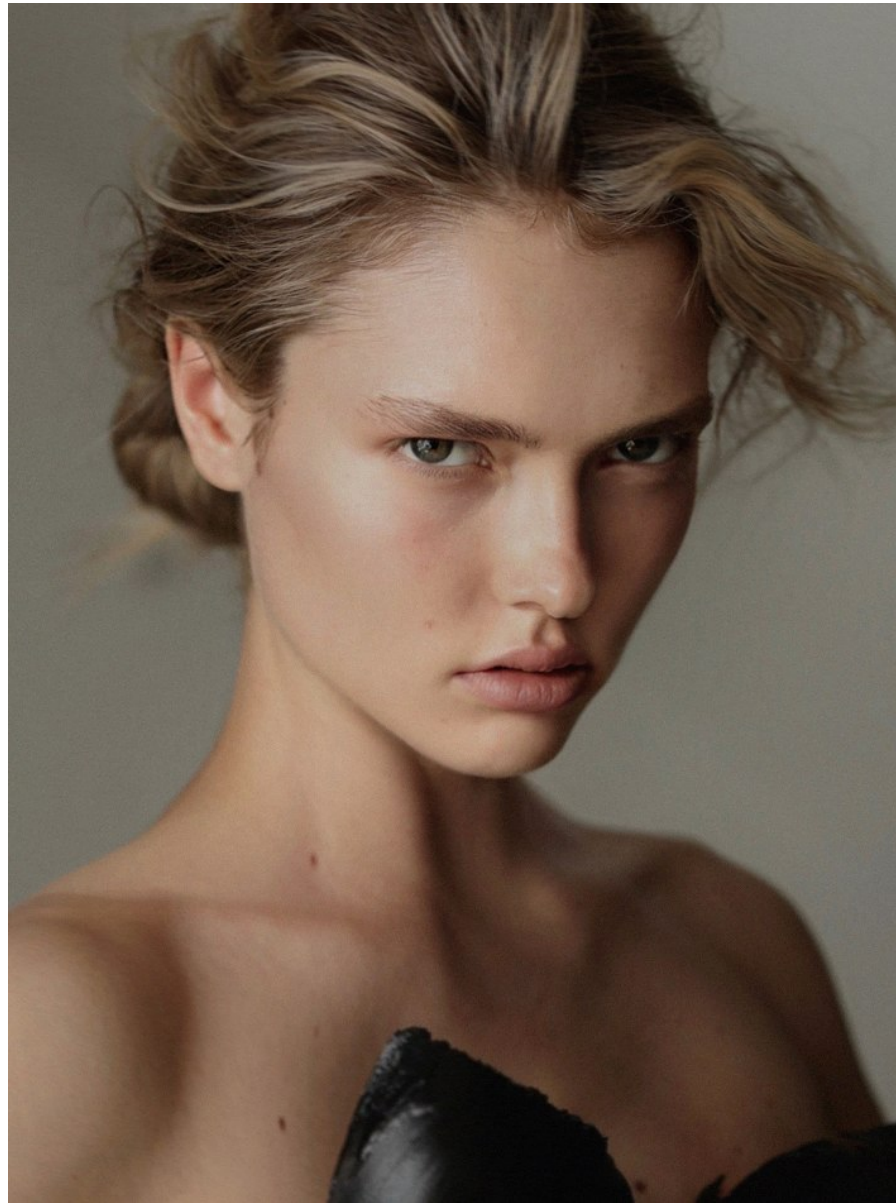

BOSS MODELS

CAPE TOWN

SOPHIE MISZEWSKI

Height: 176cm Bust: 80cm Waist: 61cm Hips: 86cm Shoe: 6 UK Hair: Blonde

BOSS MODELS

CAPE TOWN

SOPHIE MISZEWSKI

Height: 176cm Bust: 80cm Waist: 61cm Hips: 86cm Shoe: 6 UK Hair: Blonde