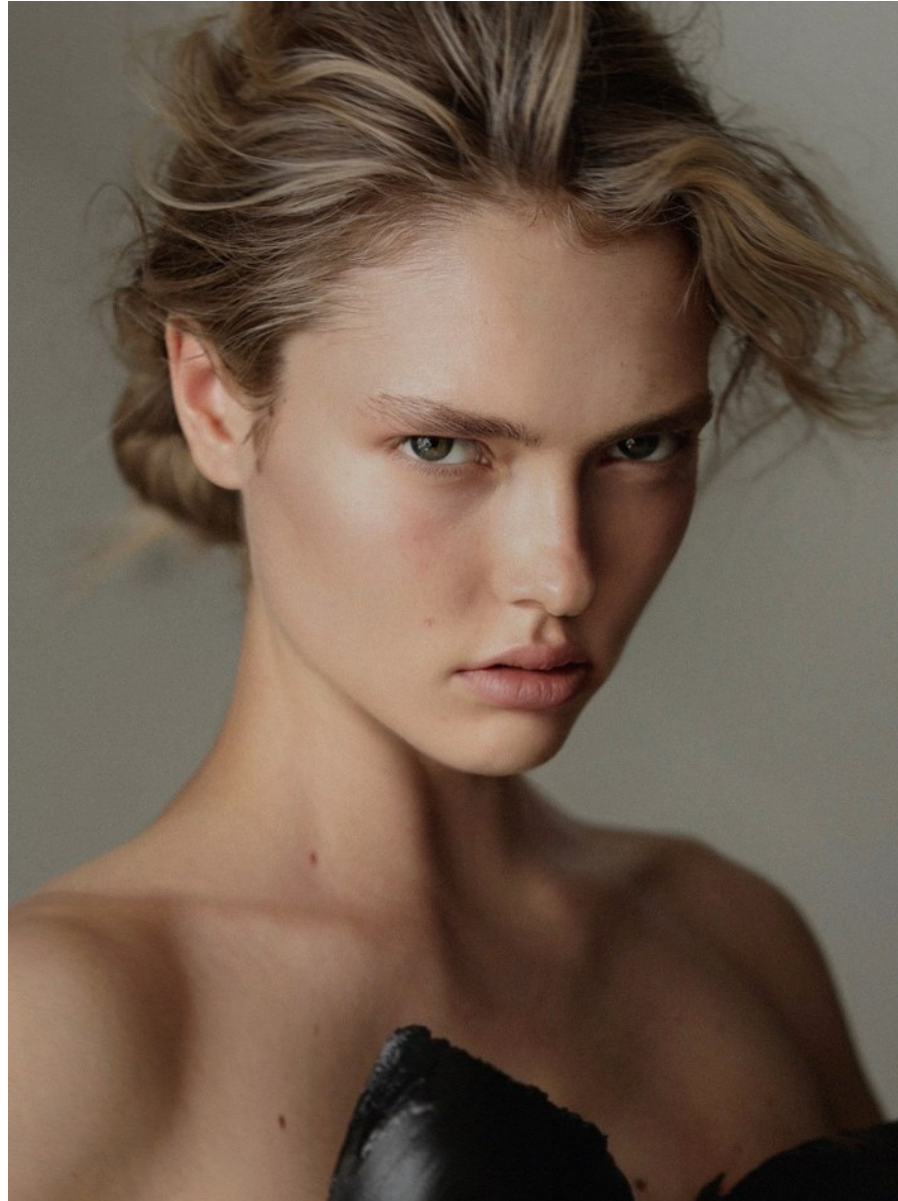

# BOSS MODELS

CAPE TOWN

SOPHIE MISZEWSKI

Height: 176cm Bust: 81cm Waist: 62cm Hips: 89cm Shoe: 6 UK Hair: Blonde Eyes: Blue/Green