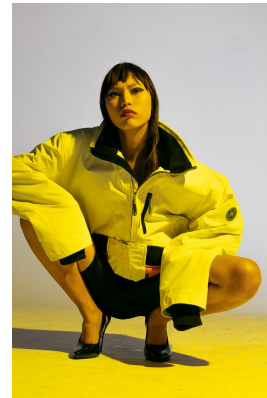

BOSS MODELS

CAPE TOWN

AI-MEE DING

Height: 165cm Bust: 78cm Waist: 61cm Hips: 86cm Shoe: 3 UK Hair: Blonde Eyes: Brown

BOSS MODELS

CAPE TOWN

AI-MEE DING

Height: 165cm Bust: 78cm Waist: 61cm Hips: 86cm Shoe: 3 UK Hair: Blonde Eyes: Brown