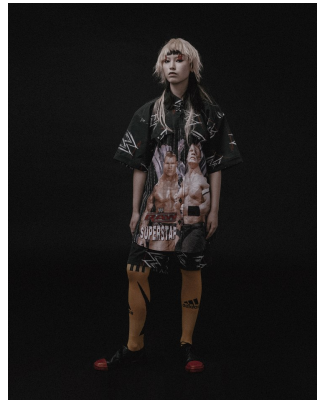

BOSS MODELS

CAPE TOWN

AI-MEE DING

Height: 165cm Bust: 78cm Waist: 61cm Hips: 86cm Shoe: 3 UK Hair: Blonde Eyes: Brown

BOSS MODELS

CAPE TOWN

AI-MEE DING

Height: 165cm Bust: 78cm Waist: 61cm Hips: 86cm Shoe: 3 UK Hair: Blonde Eyes: Brown