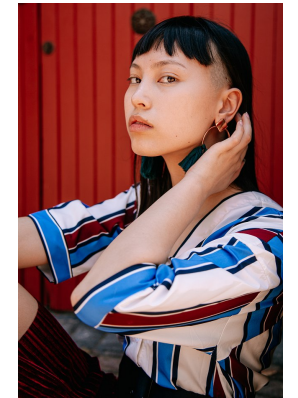

BOSS MODELS

CAPE TOWN

AI-MEE DING

Height: 165cm Bust: 78cm Waist: 61cm Hips: 86cm Shoe: 3 UK Hair: Blonde Eyes: Brown

BOSS MODELS

CAPE TOWN

AI-MEE DING

Height: 165cm Bust: 78cm Waist: 61cm Hips: 86cm Shoe: 3 UK Hair: Blonde Eyes: Brown