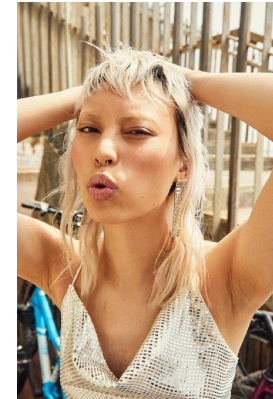

BOSS MODELS

CAPE TOWN

AI-MEE DING

Height: 165cm Bust: 78cm Waist: 61cm Hips: 86cm Shoe: 3 UK Hair: Blonde Eyes: Brown

BOSS MODELS

CAPE TOWN

AI-MEE DING

Height: 165cm Bust: 78cm Waist: 61cm Hips: 86cm Shoe: 3 UK Hair: Blonde Eyes: Brown