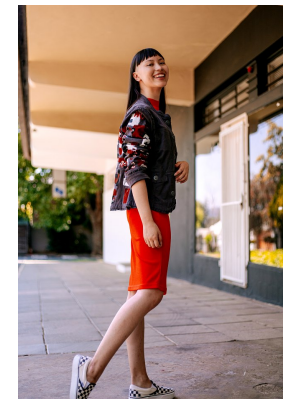

BOSS MODELS

CAPE TOWN

AI-MEE DING

Height: 165cm Bust: 78cm Waist: 61cm Hips: 86cm Shoe: 3 UK Hair: Blonde Eyes: Brown

BOSS MODELS

CAPE TOWN

AI-MEE DING

Height: 165cm Bust: 78cm Waist: 61cm Hips: 86cm Shoe: 3 UK Hair: Blonde Eyes: Brown