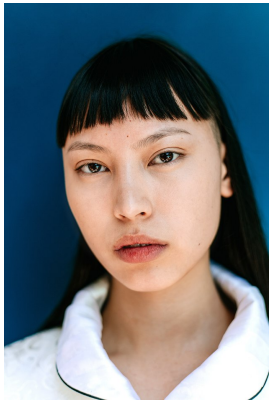

BOSS MODELS

CAPE TOWN

AI-MEE DING

Height: 165cm Bust: 78cm Waist: 61cm Hips: 86cm Shoe: 3 UK Hair: Blonde Eyes: Brown

BOSS MODELS

CAPE TOWN

AI-MEE DING

Height: 165cm Bust: 78cm Waist: 61cm Hips: 86cm Shoe: 3 UK Hair: Blonde Eyes: Brown