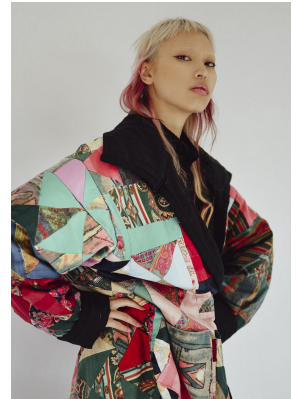

BOSS MODELS

CAPE TOWN

AI-MEE DING

Height: 165cm Bust: 78cm Waist: 61cm Hips: 86cm Shoe: 3 UK Hair: Blonde Eyes: Brown

BOSS MODELS

CAPE TOWN

AI-MEE DING

Height: 165cm Bust: 78cm Waist: 61cm Hips: 86cm Shoe: 3 UK Hair: Blonde Eyes: Brown