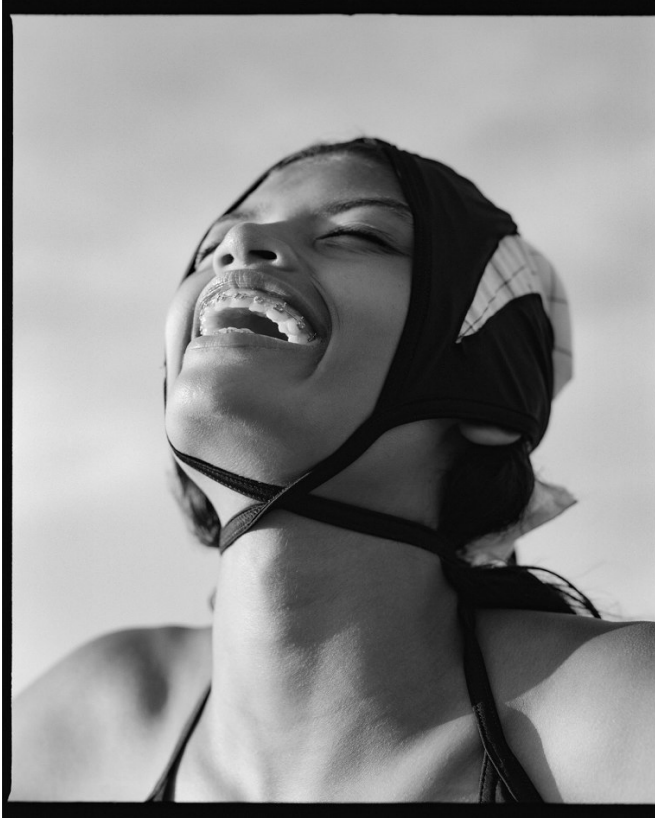

BOSS MODELS

CAPE TOWN

CHE WELFF

Height: 176cm Bust: 79cm Waist: 60cm Hips: 89cm Shoe: 6 UK Hair: Dark Brown Eyes: Brown