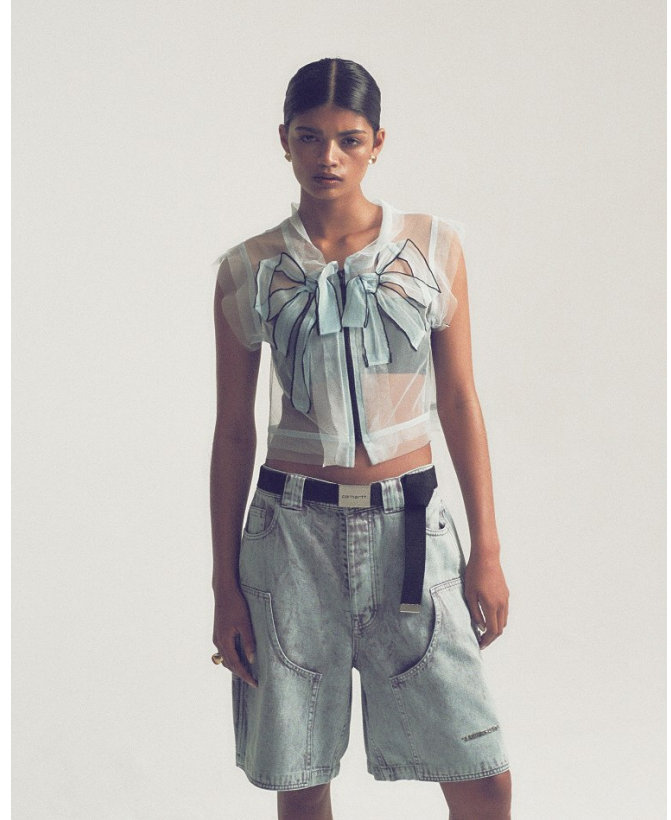

# BOSS MODELS

CAPE TOWN

CHE WELFF

Height: 176cm Bust: 81cm Waist: 63cm Hips: 90cm Shoe: 6 UK Hair: Dark Brown Eyes: Brown

# BOSS MODELS

CAPE TOWN