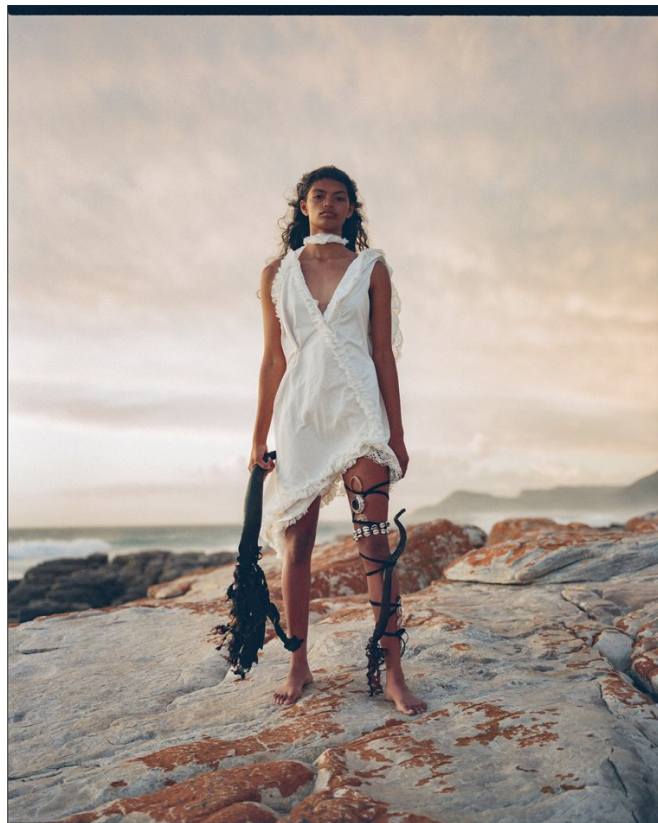

BOSS MODELS

CAPE TOWN

CHE WELFF

Height: 176cm Bust: 81cm Waist: 62cm Hips: 92cm Shoe: 6 UK Hair: Dark Brown Eyes: Brown