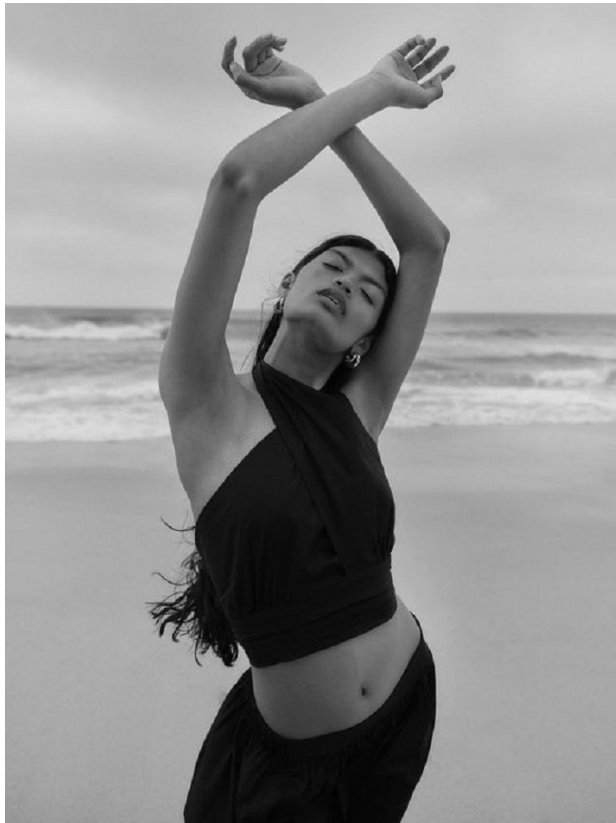

BOSS MODELS

CAPE TOWN

CHE WELFF

Height: 176cm Bust: 81cm Waist: 63cm Hips: 90cm Shoe: 6 UK Hair: Dark Brown Eyes: Brown