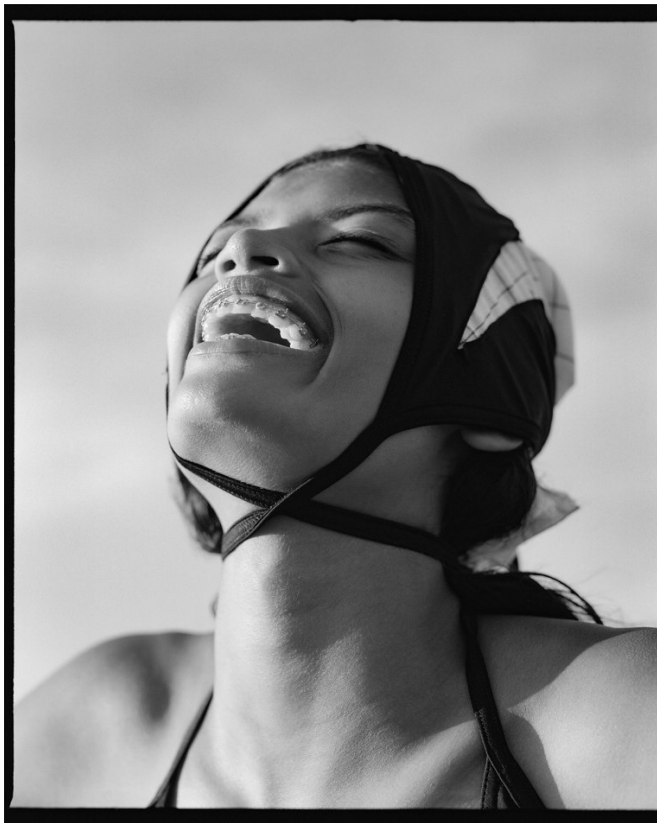

BOSS MODELS

CAPE TOWN

CHE WELFF

Height: 176cm Bust: 81cm Waist: 62cm Hips: 92cm Shoe: 6 UK Hair: Dark Brown Eyes: Brown