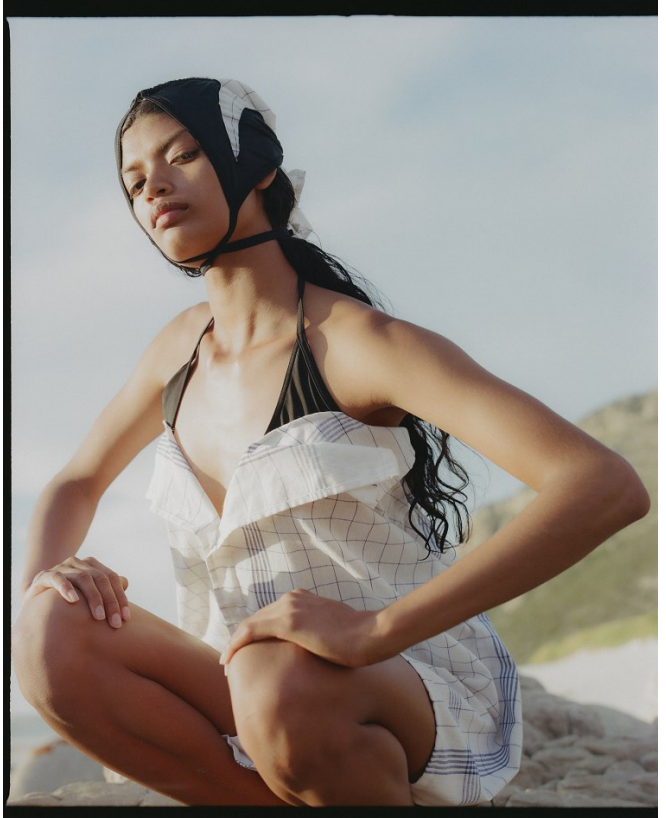

BOSS MODELS

CAPE TOWN

CHE WELFF

Height: 176cm Bust: 81cm Waist: 63cm Hips: 90cm Shoe: 6 UK Hair: Dark Brown Eyes: Brown