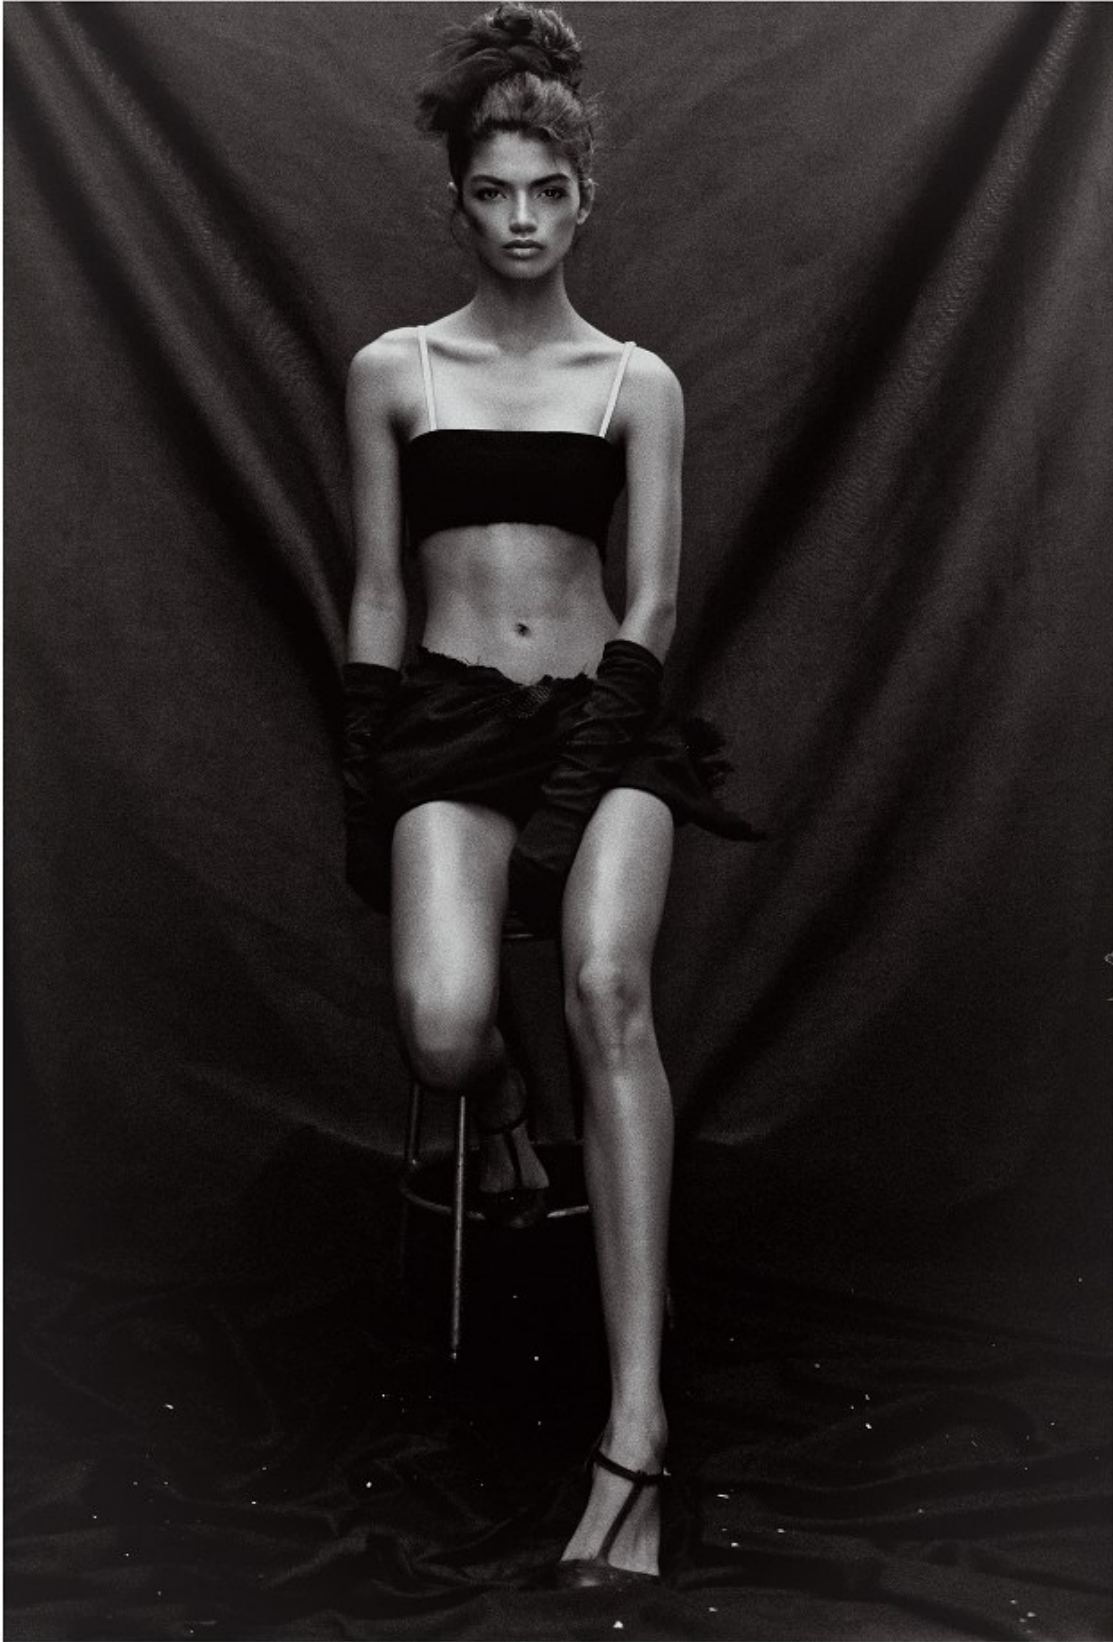

BOSS MODELS

CAPE TOWN

CHE WELFF

Height: 176cm Bust: 81cm Waist: 63cm Hips: 90cm Shoe: 6 UK Hair: Dark Brown Eyes: Brown