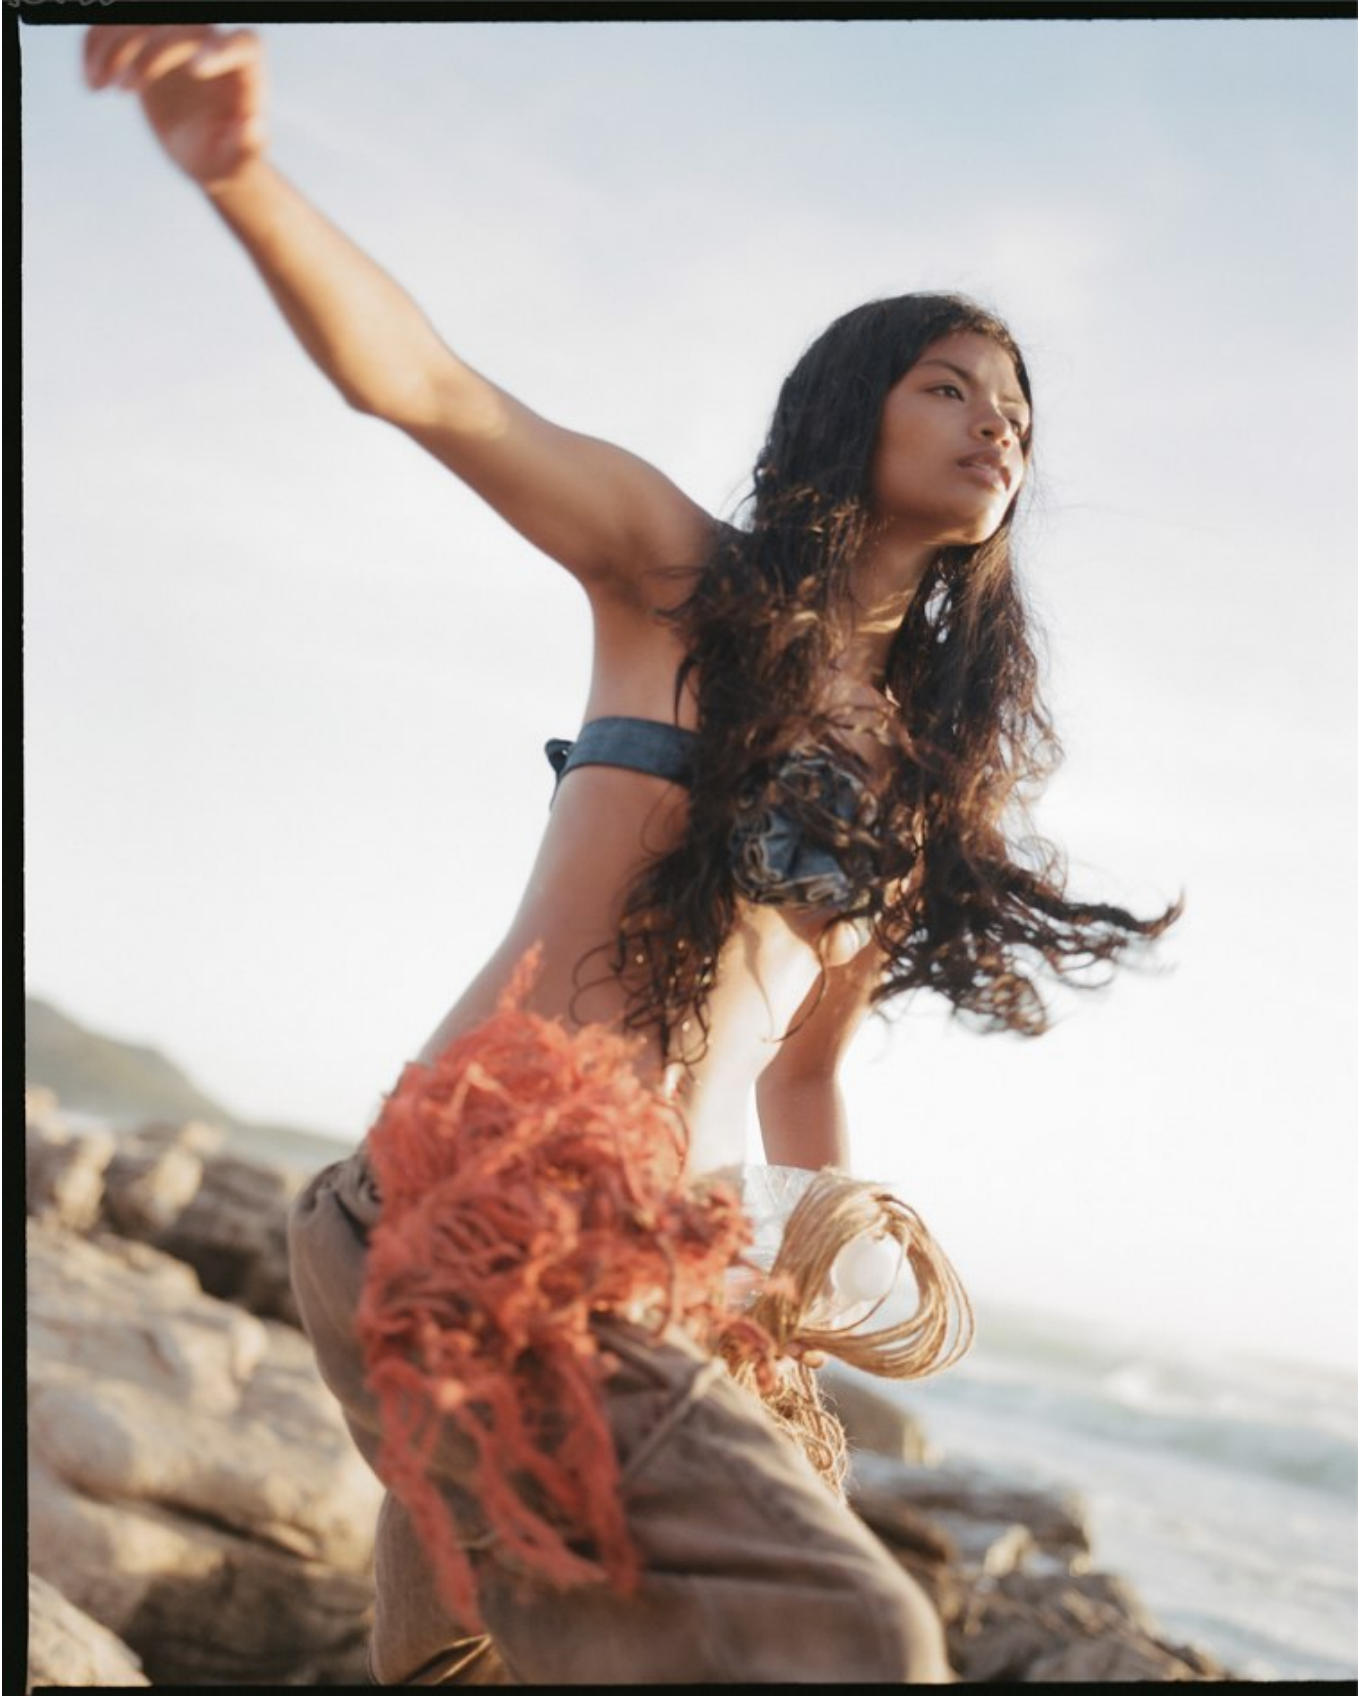

BOSS MODELS

CAPE TOWN

CHE WELFF

Height: 176cm Bust: 81cm Waist: 63cm Hips: 90cm Shoe: 6 UK Hair: Dark Brown Eyes: Brown