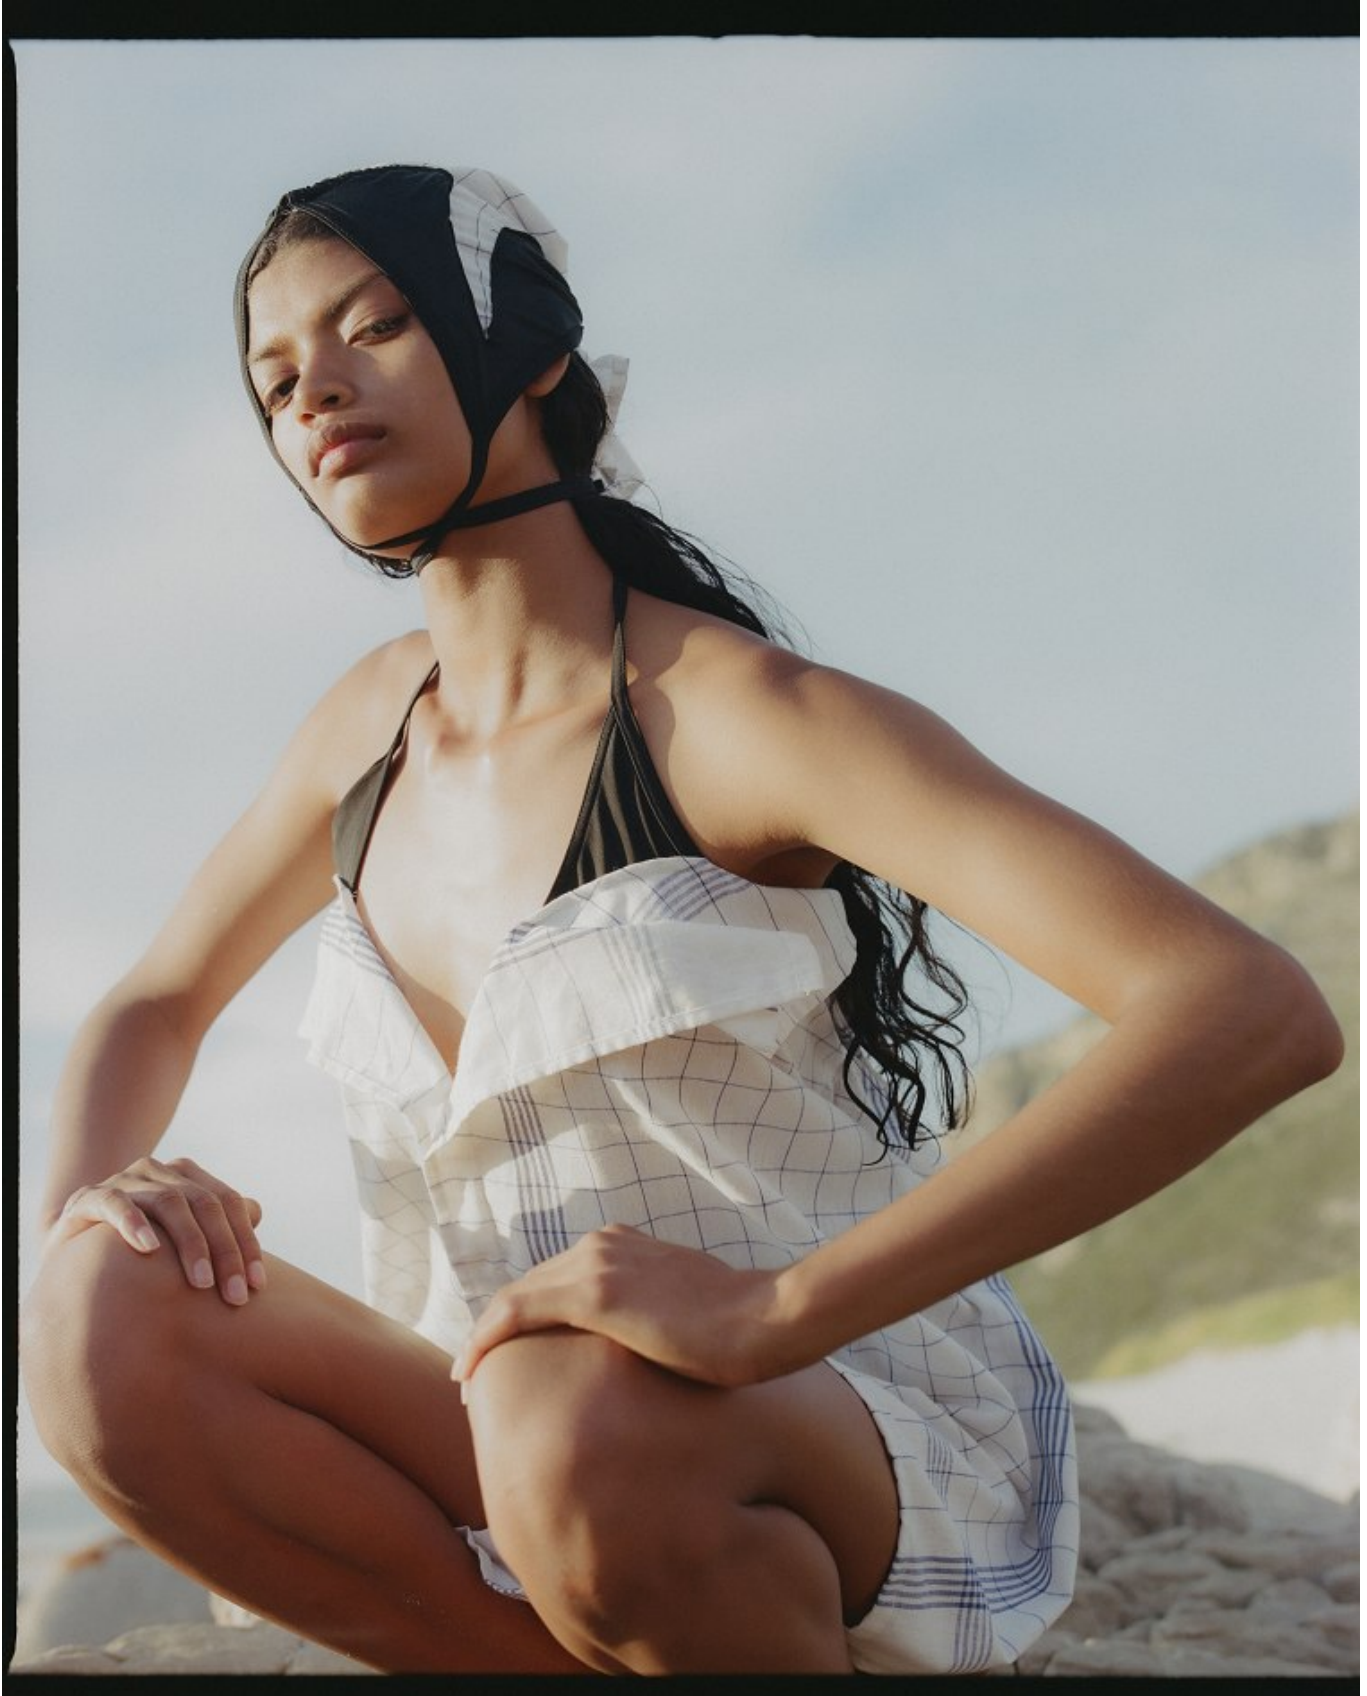

CHE WELFF

BOSS MODELS

CAPE TOWN

CHE WELFF

Height: 176cm Bust: 81cm Waist: 63cm Hips: 90cm Shoe: 6 UK Hair: Dark Brown Eyes: Brown