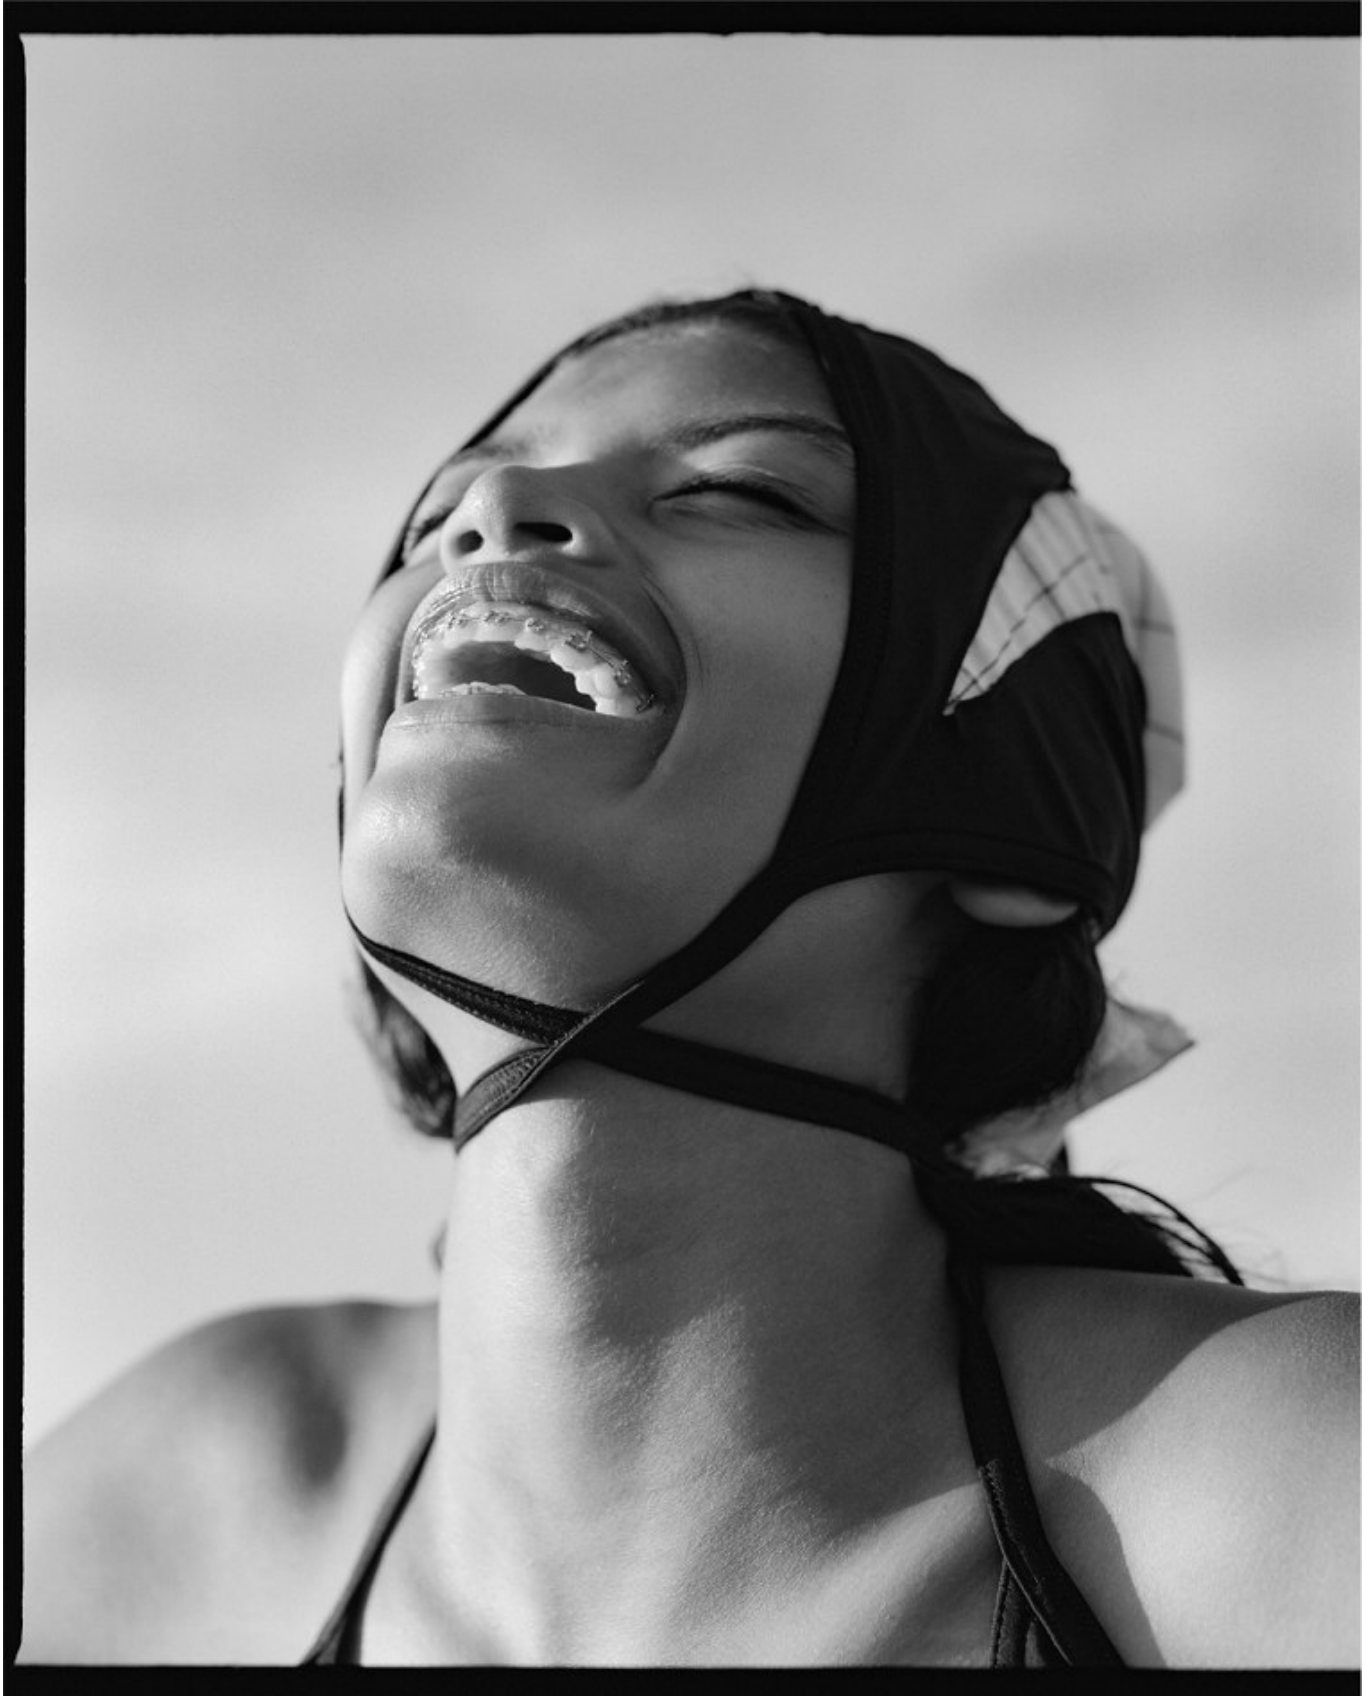

BOSS MODELS

CAPE TOWN

CHE WELFF

Height: 176cm Bust: 79cm Waist: 60cm Hips: 89cm Shoe: 6 UK Hair: Dark Brown Eyes: Brown

BOSS MODELS

CAPE TOWN

CHE WELFF

Height: 176cm Bust: 79cm Waist: 60cm Hips: 89cm Shoe: 6 UK Hair: Dark Brown Eyes: Brown