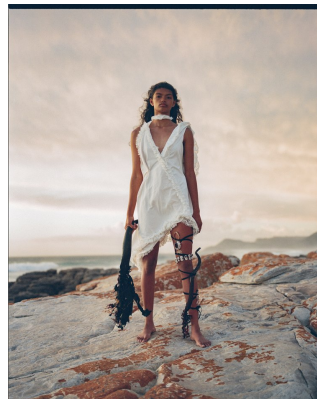

BOSS MODELS

CAPE TOWN

CHE WELFF

Height: 176cm Bust: 79cm Waist: 60cm Hips: 89cm Shoe: 6 UK Hair: Dark Brown Eyes: Brown

BOSS MODELS

CAPE TOWN

CHE WELFF

Height: 176cm Bust: 79cm Waist: 60cm Hips: 89cm Shoe: 6 UK Hair: Dark Brown Eyes: Brown

BOSS MODELS

CAPE TOWN

Image: Che Welff represented by Boss Models Cape Town

CHE WELFF

Height: 176cm Bust: 79cm Waist: 60cm Hips: 89cm Shoe: 6 UK Hair: Dark Brown Eyes: Brown