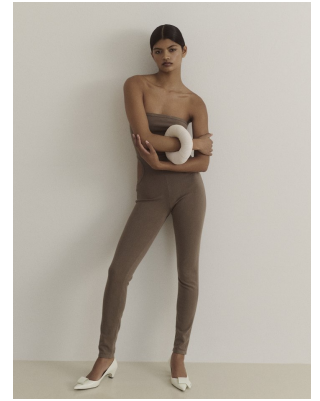

# BOSS MODELS

CAPE TOWN

## CHE WELFF

Height: 176cm Bust: 81cm Waist: 62cm Hips: 92cm Shoe: 6 UK Hair: Dark Brown Eyes: Brown