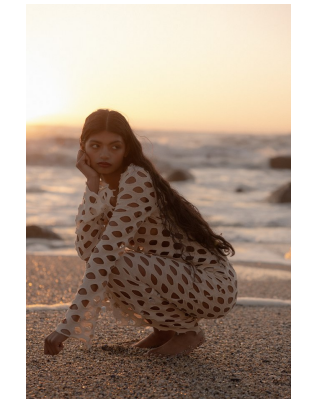

BOSS MODELS

CAPE TOWN

CHE WELFF

Height: 176cm Bust: 79cm Waist: 60cm Hips: 89cm Shoe: 6 UK Hair: Dark Brown Eyes: Brown

BOSS MODELS

CAPE TOWN

CHE WELFF

Height: 176cm Bust: 79cm Waist: 60cm Hips: 89cm Shoe: 6 UK Hair: Dark Brown Eyes: Brown

BOSS MODELS

CAPE TOWN

Image: Che Welff represented by Boss Models Cape Town

CHE WELFF

Height: 176cm Bust: 79cm Waist: 60cm Hips: 89cm Shoe: 6 UK Hair: Dark Brown Eyes: Brown