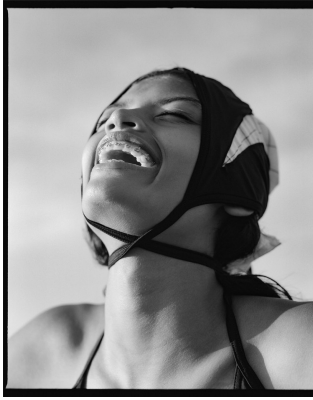

# BOSS MODELS

CAPE TOWN

# BOSS MODELS

CAPE TOWN

Image: Che Welff represented by Boss Models Cape Town

CHE WELFF

Height: 176cm Bust: 81cm Waist: 62cm Hips: 92cm Shoe: 6 UK Hair: Dark Brown Eyes: Brown