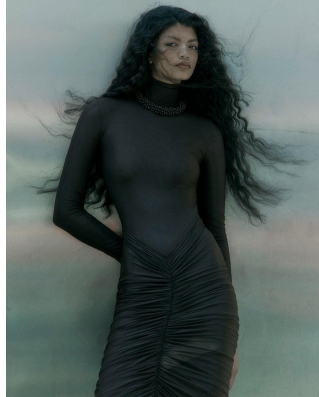

# BOSS MODELS

CAPE TOWN

## CHE WELFF

Height: 176cm Bust: 81cm Waist: 62cm Hips: 92cm Shoe: 6 UK Hair: Dark Brown Eyes: Brown