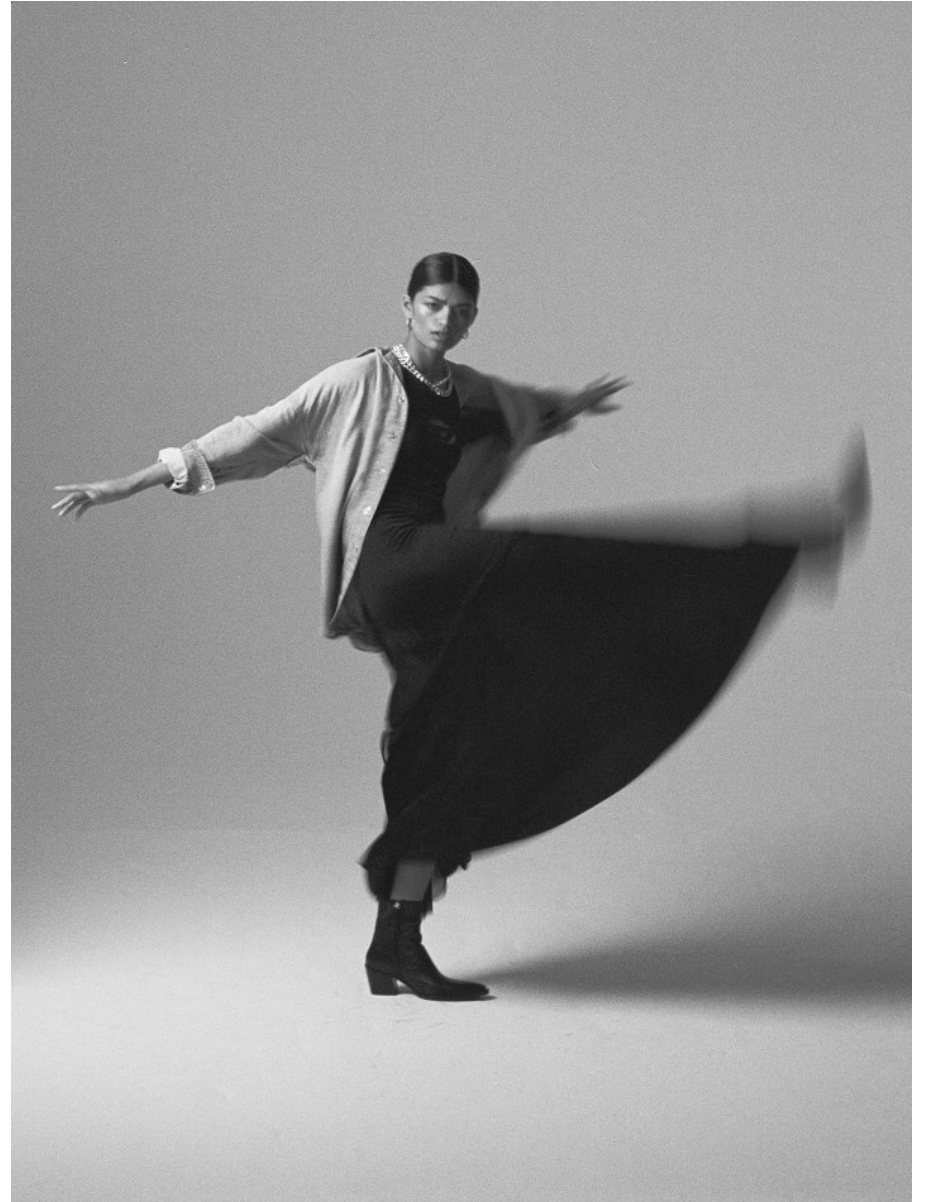

BOSS MODELS

CAPE TOWN

CHE WELFF

Height: 176cm Bust: 79cm Waist: 60cm Hips: 89cm Shoe: 6 UK Hair: Dark Brown Eyes: Brown