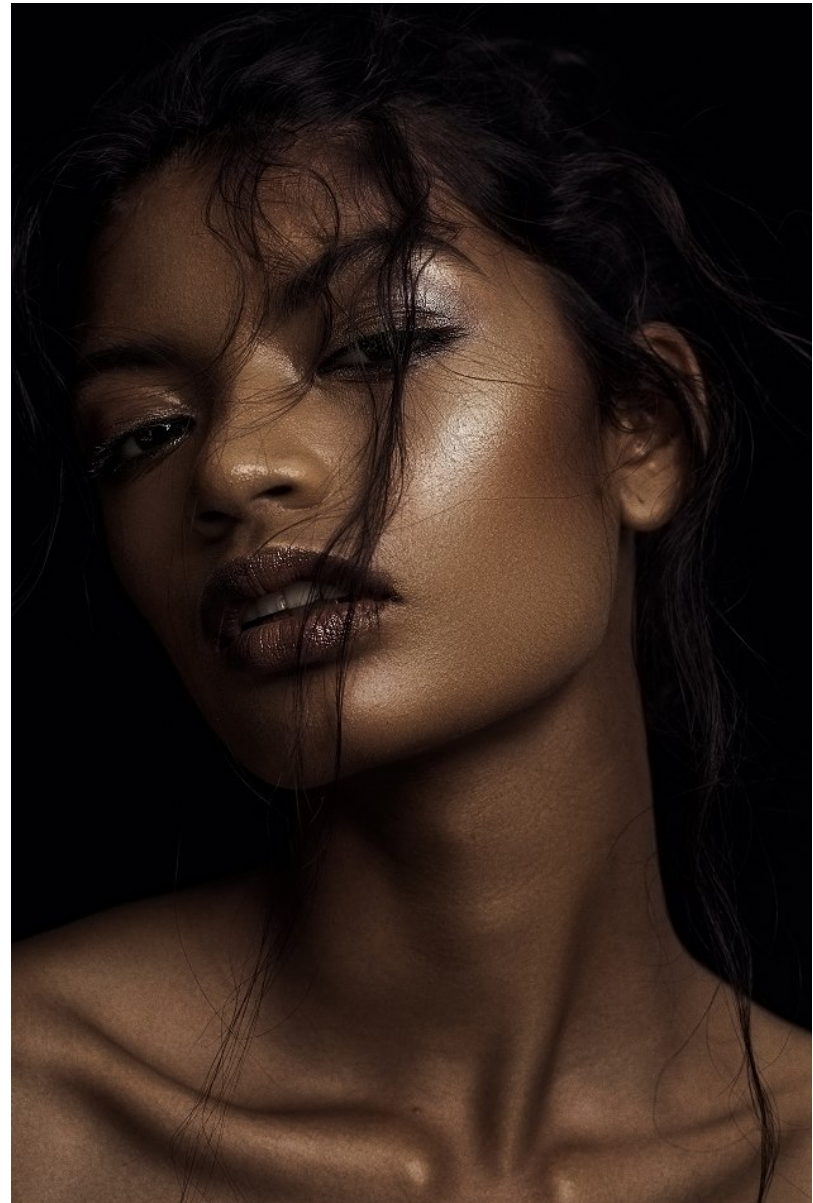

BOSS MODELS

CAPE TOWN

CHE WELFF

Height: 176cm Bust: 81cm Waist: 63cm Hips: 90cm Shoe: 6 UK Hair: Dark Brown Eyes: Brown

BOSS MODELS

CAPE TOWN

CHE WELFF

Height: 176cm Bust: 81cm Waist: 63cm Hips: 90cm Shoe: 6 UK Hair: Dark Brown Eyes: Brown