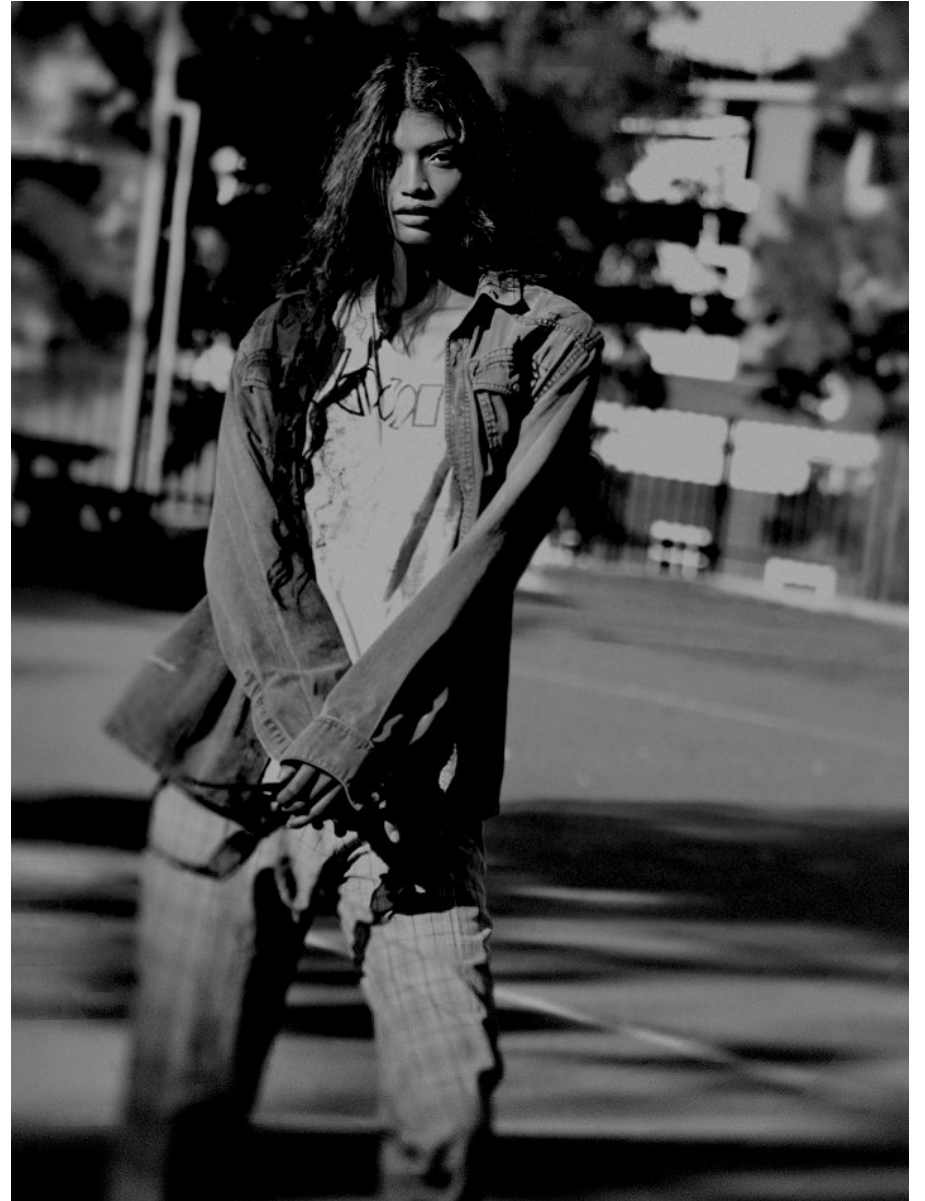

BOSS MODELS

CAPE TOWN

CHE WELFF

Height: 176cm Bust: 81cm Waist: 63cm Hips: 90cm Shoe: 6 UK Hair: Dark Brown Eyes: Brown

BOSS MODELS

CAPE TOWN

CHE WELFF

Height: 176cm Bust: 81cm Waist: 63cm Hips: 90cm Shoe: 6 UK Hair: Dark Brown Eyes: Brown