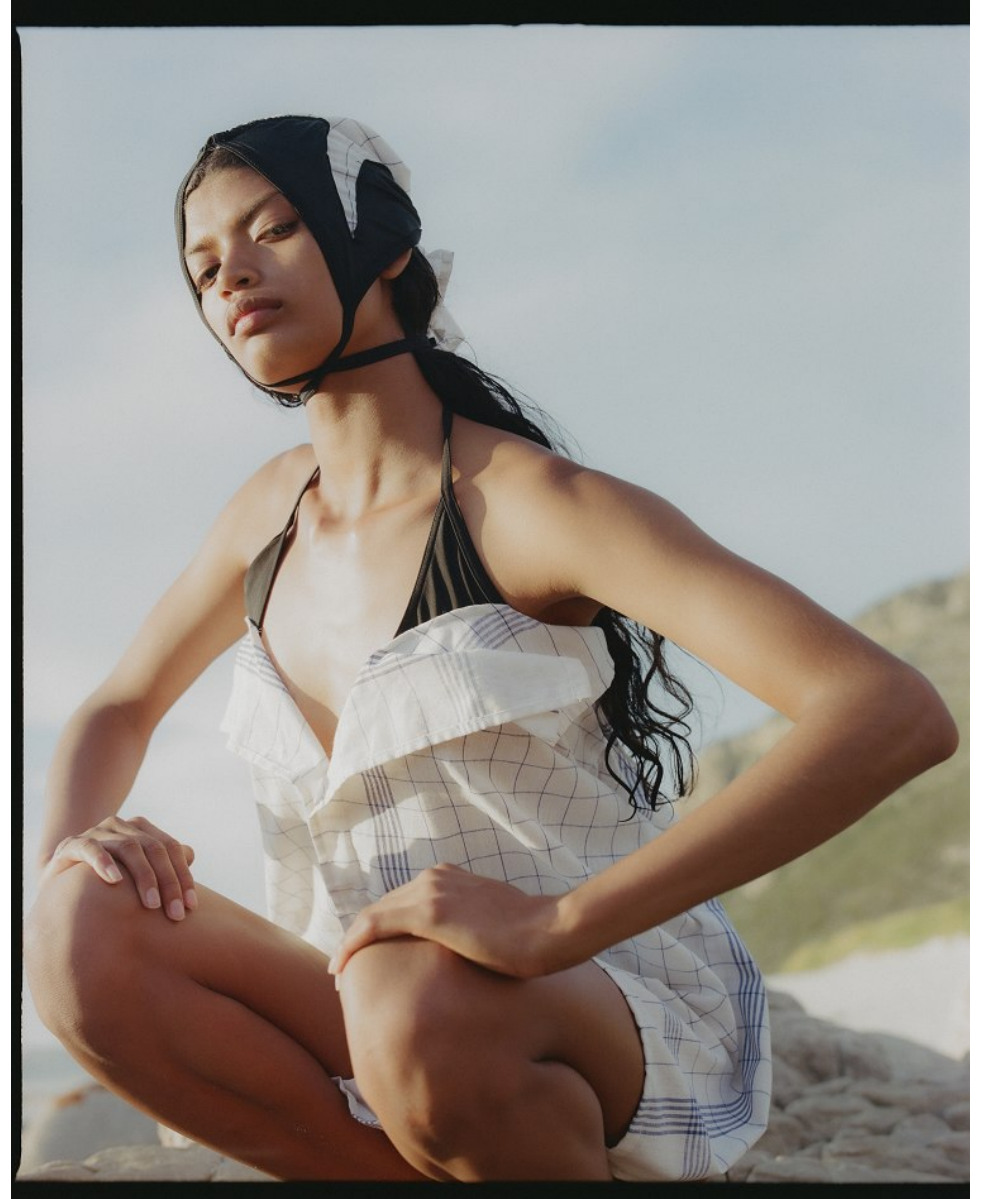

BOSS MODELS

CAPE TOWN

Height: 176cm Bust: 81cm Waist: 63cm Hips: 90cm Shoe: 6 UK Hair: Dark Brown Eyes: Brown