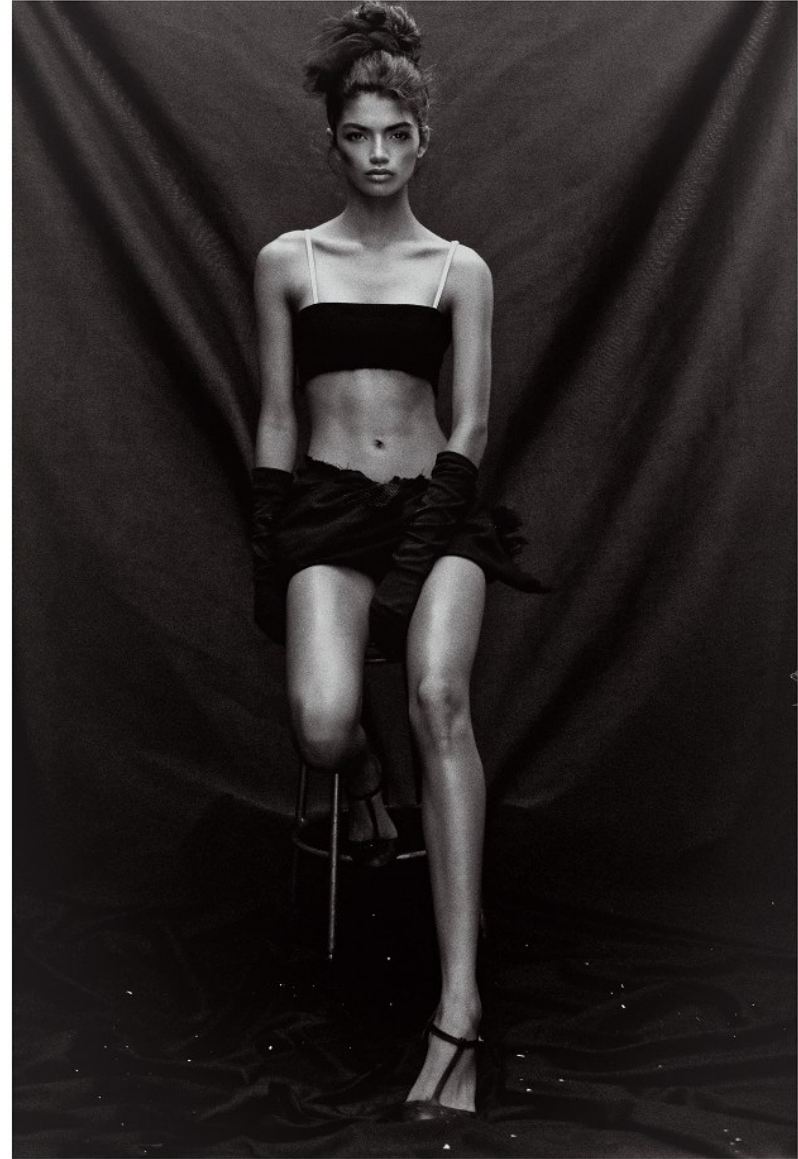

BOSS MODELS

CAPE TOWN

CHE WELFF

Height: 176cm Bust: 81cm Waist: 63cm Hips: 90cm Shoe: 6 UK Hair: Dark Brown Eyes: Brown