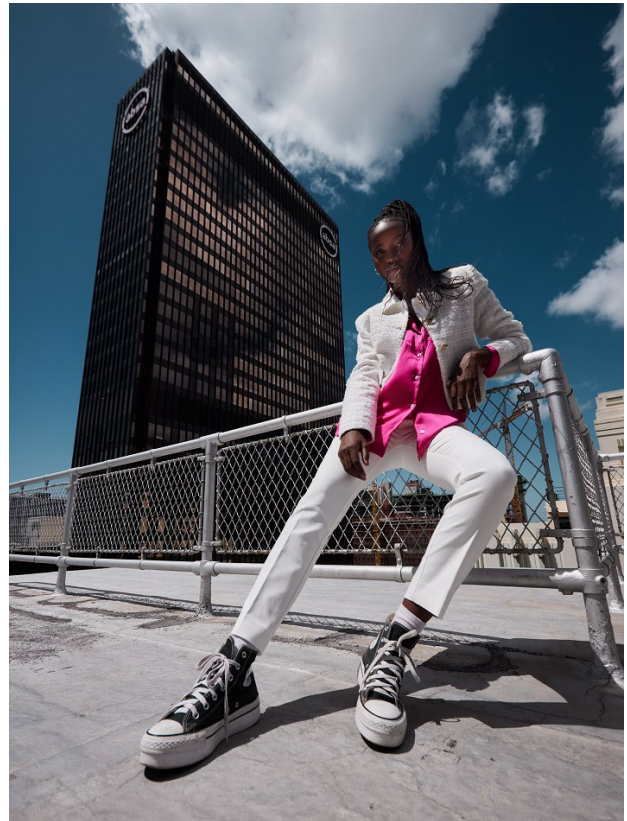

BOSS MODELS

CAPE TOWN

LINDELWA VEZI

Height: 170cm Bust: 81cm Waist: 61cm Hips: 97cm Shoe: 5 UK Hair: Black Eyes: Brown

BOSS MODELS

CAPE TOWN

LINDELWA VEZI

Height: 170cm Bust: 81cm Waist: 61cm Hips: 97cm Shoe: 5 UK Hair: Black Eyes: Brown