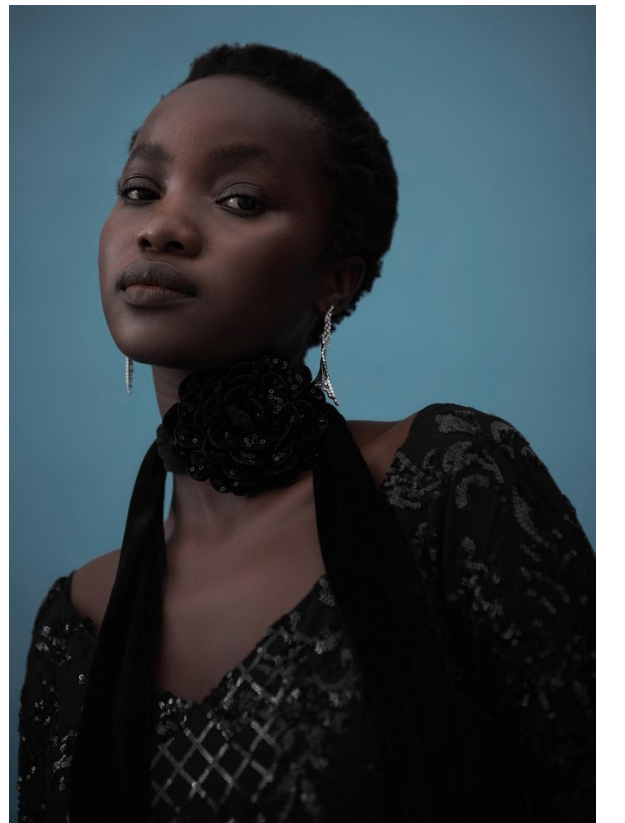

BOSS MODELS

CAPE TOWN

LINDELWA VEZI

Height: 170cm Bust: 81cm Waist: 61cm Hips: 97cm Shoe: 5 UK Hair: Black Eyes: Brown

BOSS MODELS

CAPE TOWN

LINDELWA VEZI

Height: 170cm Bust: 81cm Waist: 61cm Hips: 97cm Shoe: 5 UK Hair: Black Eyes: Brown