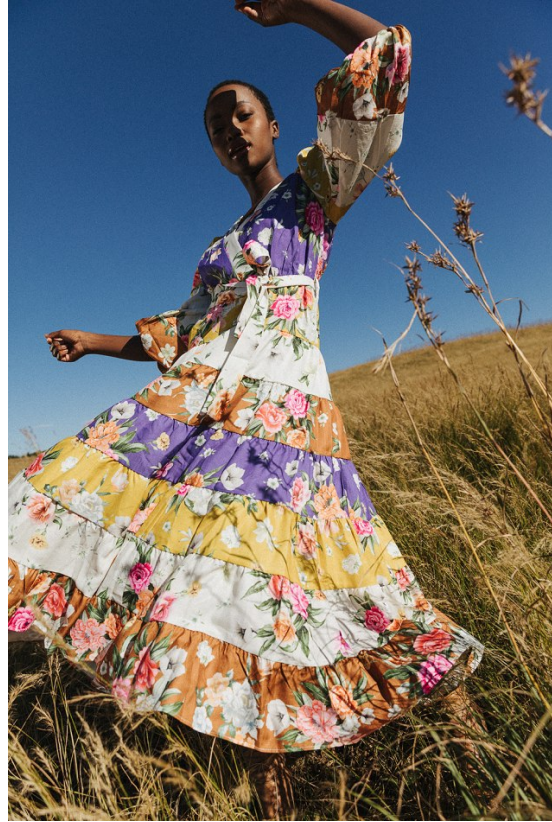

BOSS MODELS

CAPE TOWN

LINDELWA VEZI

Height: 170cm Bust: 81cm Waist: 61cm Hips: 97cm Shoe: 5 UK Hair: Black Eyes: Brown