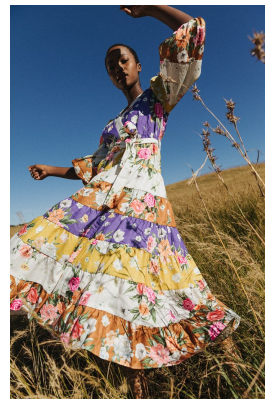

BOSS MODELS

CAPE TOWN

LINDELWA VEZI

Height: 170cm Bust: 81cm Waist: 61cm Hips: 97cm Shoe: 5 UK Hair: Black Eyes: Brown

BOSS MODELS

CAPE TOWN

LINDELWA VEZI

Height: 170cm Bust: 81cm Waist: 61cm Hips: 97cm Shoe: 5 UK Hair: Black Eyes: Brown

BOSS MODELS

CAPE TOWN

LINDELWA VEZI

Height: 170cm Bust: 81cm Waist: 61cm Hips: 97cm Shoe: 5 UK Hair: Black Eyes: Brown