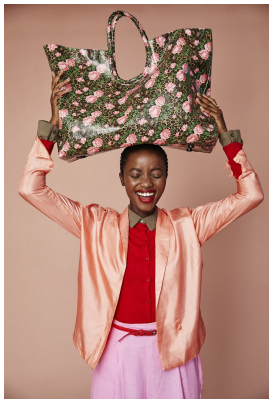

BOSS MODELS

CAPE TOWN

LINDELWA VEZI

Height: 170cm Bust: 81cm Waist: 61cm Hips: 97cm Shoe: 5 UK Hair: Black Eyes: Brown

BOSS MODELS

CAPE TOWN

LINDELWA VEZI

Height: 170cm Bust: 81cm Waist: 61cm Hips: 97cm Shoe: 5 UK Hair: Black Eyes: Brown

BOSS MODELS

CAPE TOWN

LINDELWA VEZI

Height: 170cm Bust: 81cm Waist: 61cm Hips: 97cm Shoe: 5 UK Hair: Black Eyes: Brown