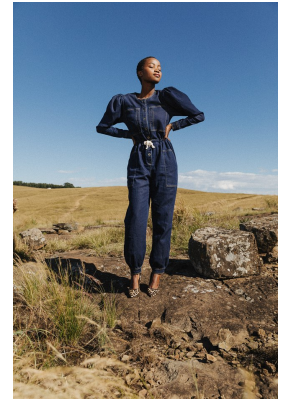

BOSS MODELS

CAPE TOWN

LINDELWA VEZI

Height: 170cm Bust: 81cm Waist: 61cm Hips: 97cm Shoe: 5 UK Hair: Black Eyes: Brown

BOSS MODELS

CAPE TOWN

LINDELWA VEZI

Height: 170cm Bust: 81cm Waist: 61cm Hips: 97cm Shoe: 5 UK Hair: Black Eyes: Brown

BOSS MODELS

CAPE TOWN

LINDELWA VEZI

Height: 170cm Bust: 81cm Waist: 61cm Hips: 97cm Shoe: 5 UK Hair: Black Eyes: Brown