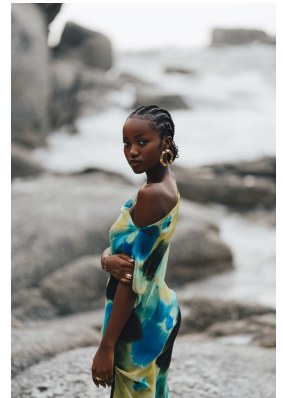

BOSS MODELS

CAPE TOWN

LINDELWA VEZI

Height: 170cm Bust: 81cm Waist: 61cm Hips: 97cm Shoe: 5 UK Hair: Black Eyes: Brown

BOSS MODELS

CAPE TOWN

LINDELWA VEZI

Height: 170cm Bust: 81cm Waist: 61cm Hips: 97cm Shoe: 5 UK Hair: Black Eyes: Brown

BOSS MODELS

CAPE TOWN

LINDELWA VEZI

Height: 170cm Bust: 81cm Waist: 61cm Hips: 97cm Shoe: 5 UK Hair: Black Eyes: Brown