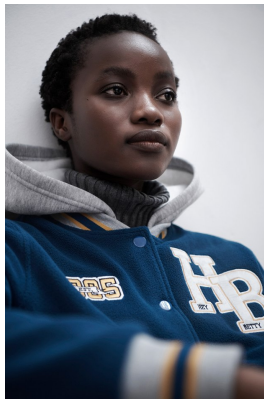

BOSS MODELS

CAPE TOWN

LINDELWA VEZI

Height: 170cm Bust: 81cm Waist: 61cm Hips: 97cm Shoe: 5 UK Hair: Black Eyes: Brown

BOSS MODELS

CAPE TOWN

LINDELWA VEZI

Height: 170cm Bust: 81cm Waist: 61cm Hips: 97cm Shoe: 5 UK Hair: Black Eyes: Brown

BOSS MODELS

CAPE TOWN

LINDELWA VEZI

Height: 170cm Bust: 81cm Waist: 61cm Hips: 97cm Shoe: 5 UK Hair: Black Eyes: Brown