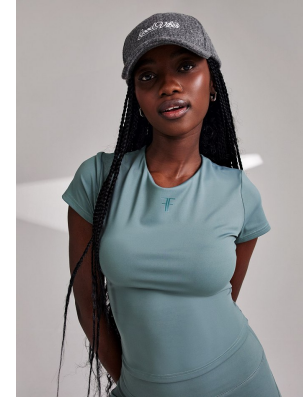

BOSS MODELS

CAPE TOWN

LINDELWA VEZI

Height: 170cm Bust: 81cm Waist: 61cm Hips: 97cm Shoe: 5 UK Hair: Black Eyes: Brown

BOSS MODELS

CAPE TOWN

LINDELWA VEZI

Height: 170cm Bust: 81cm Waist: 61cm Hips: 97cm Shoe: 5 UK Hair: Black Eyes: Brown

BOSS MODELS

CAPE TOWN

LINDELWA VEZI

Height: 170cm Bust: 81cm Waist: 61cm Hips: 97cm Shoe: 5 UK Hair: Black Eyes: Brown