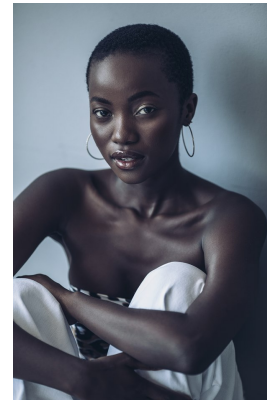

BOSS MODELS

CAPE TOWN

LINDELWA VEZI

Height: 170cm Bust: 81cm Waist: 61cm Hips: 97cm Shoe: 5 UK Hair: Black Eyes: Brown

BOSS MODELS

CAPE TOWN

LINDELWA VEZI

Height: 170cm Bust: 81cm Waist: 61cm Hips: 97cm Shoe: 5 UK Hair: Black Eyes: Brown

BOSS MODELS

CAPE TOWN

LINDELWA VEZI

Height: 170cm Bust: 81cm Waist: 61cm Hips: 97cm Shoe: 5 UK Hair: Black Eyes: Brown