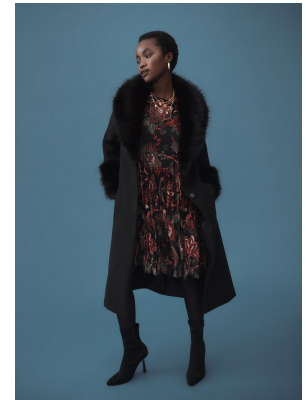

BOSS MODELS

CAPE TOWN

LINDELWA VEZI

Height: 170cm Bust: 81cm Waist: 61cm Hips: 97cm Shoe: 5 UK Hair: Black Eyes: Brown

BOSS MODELS

CAPE TOWN

LINDELWA VEZI

Height: 170cm Bust: 81cm Waist: 61cm Hips: 97cm Shoe: 5 UK Hair: Black Eyes: Brown

BOSS MODELS

CAPE TOWN

LINDELWA VEZI

Height: 170cm Bust: 81cm Waist: 61cm Hips: 97cm Shoe: 5 UK Hair: Black Eyes: Brown