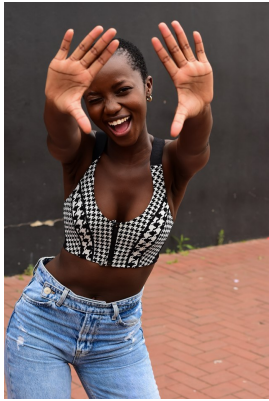

BOSS MODELS

CAPE TOWN

LINDELWA VEZI

Height: 170cm Bust: 81cm Waist: 61cm Hips: 97cm Shoe: 5 UK Hair: Black Eyes: Brown

BOSS MODELS

CAPE TOWN

LINDELWA VEZI

Height: 170cm Bust: 81cm Waist: 61cm Hips: 97cm Shoe: 5 UK Hair: Black Eyes: Brown

BOSS MODELS

CAPE TOWN

LINDELWA VEZI

Height: 170cm Bust: 81cm Waist: 61cm Hips: 97cm Shoe: 5 UK Hair: Black Eyes: Brown