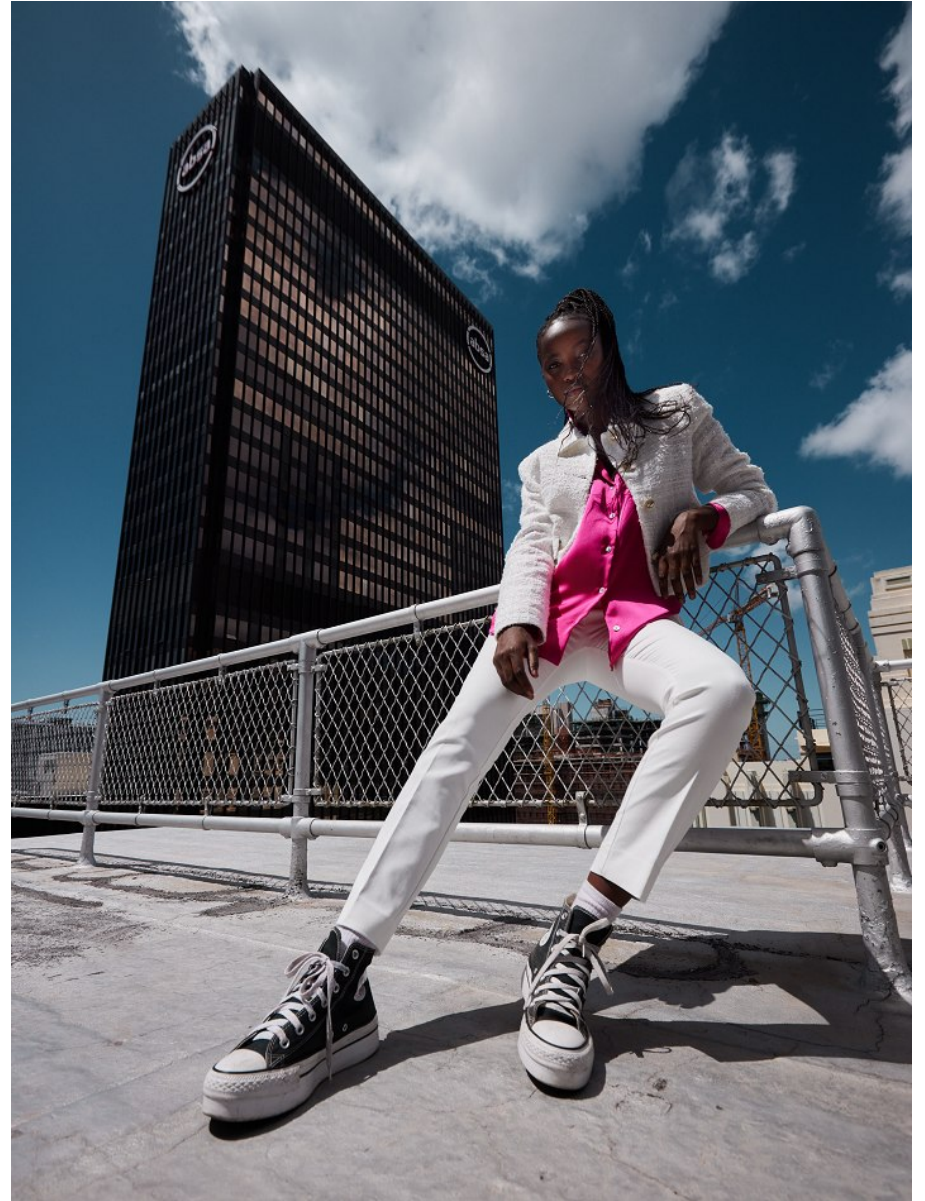

BOSS MODELS

CAPE TOWN

LINDELWA VEZI

Height: 170cm Bust: 81cm Waist: 61cm Hips: 97cm Shoe: 5 UK Hair: Black Eyes: Brown