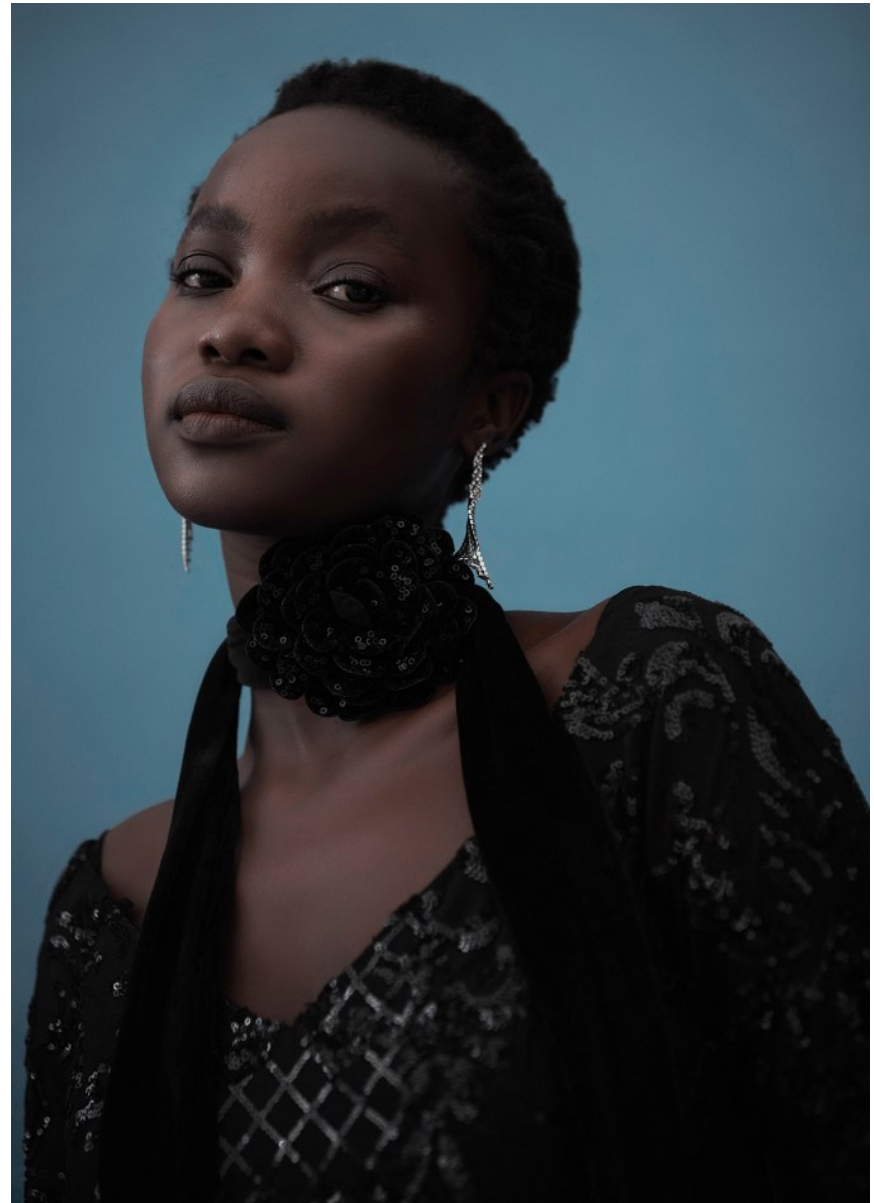

# BOSS MODELS

CAPE TOWN

LINDELWA VEZI

Height: 170cm Bust: 81cm Waist: 61cm Hips: 97cm Shoe: 5 UK Hair: Black Eyes: Brown