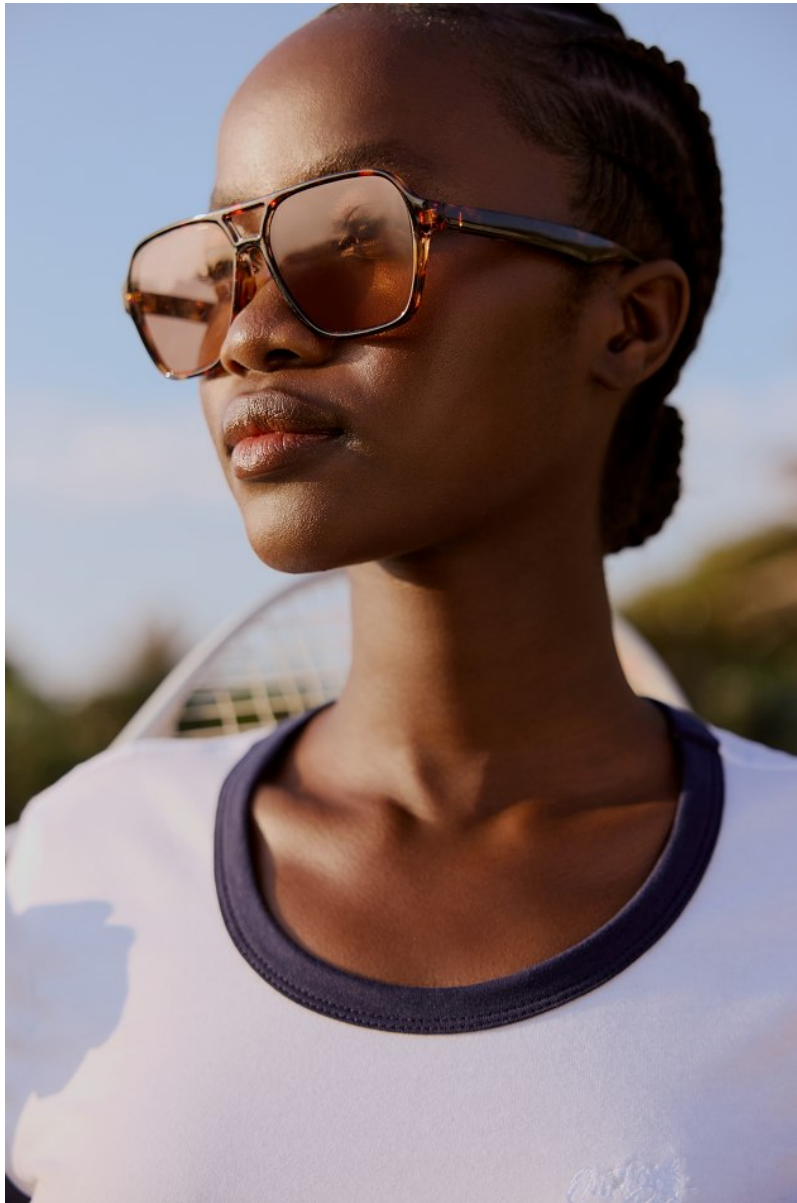

LINDELWA VEZI

BOSS MODELS

CAPE TOWN

LINDELWA VEZI

Height: 170cm Bust: 80cm Waist: 63cm Hips: 97cm Shoe: 5 UK Hair: Black Eyes: Brown