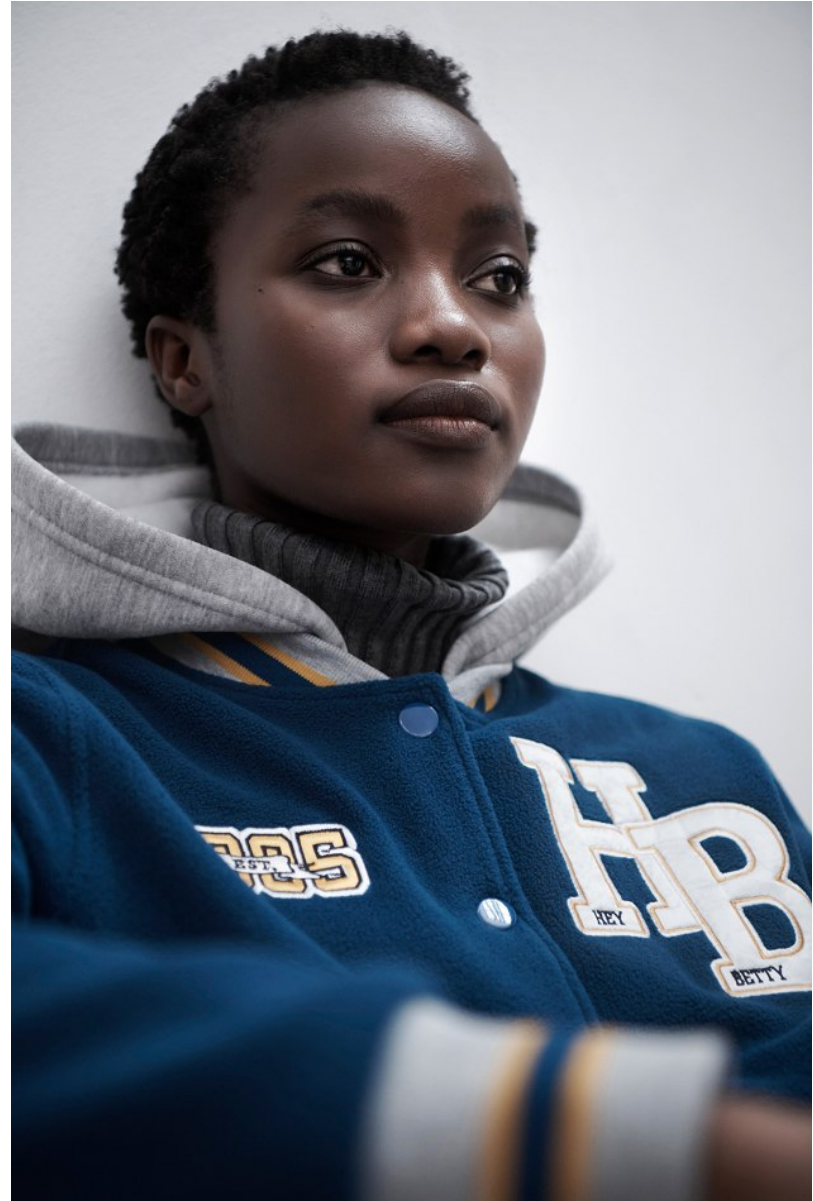

BOSS MODELS

CAPE TOWN

LINDELWA VEZI

Height: 170cm Bust: 81cm Waist: 61cm Hips: 97cm Shoe: 5 UK Hair: Black Eyes: Brown