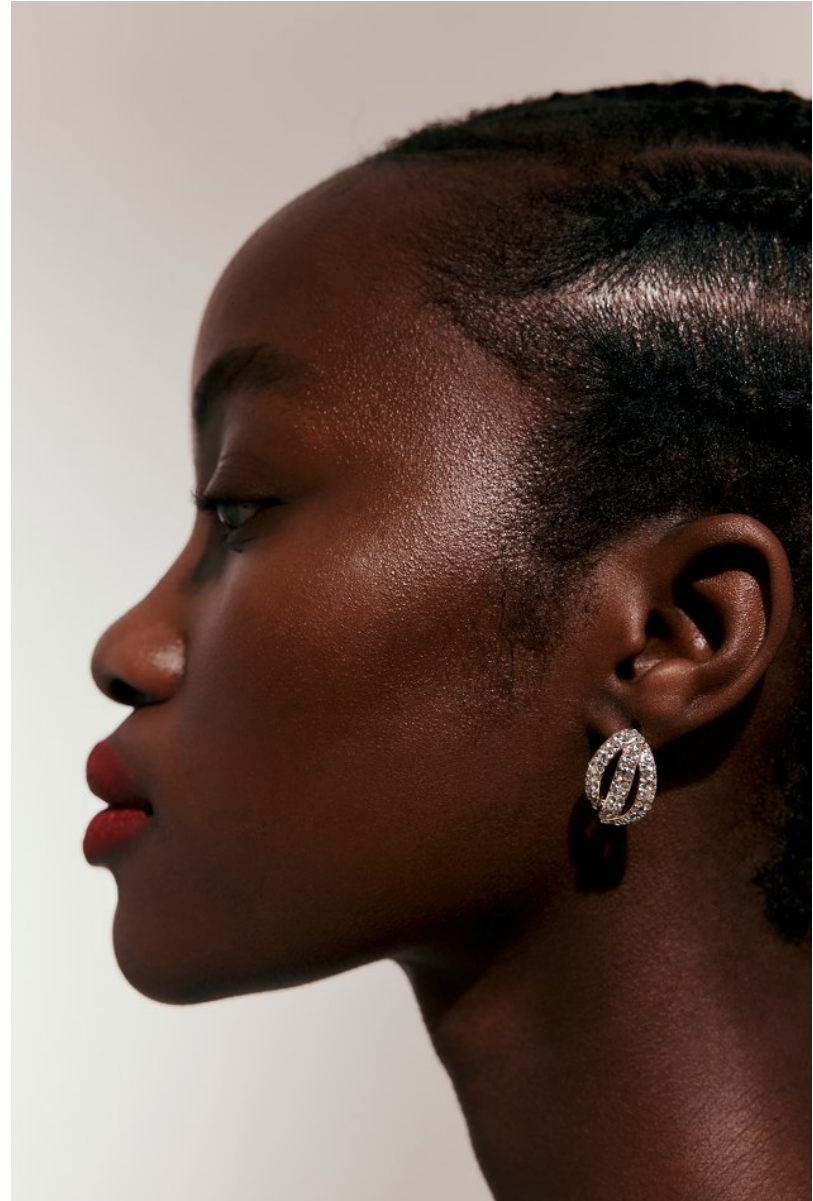

BOSS MODELS

CAPE TOWN

LINDELWA VEZI

Height: 170cm Bust: 80cm Waist: 63cm Hips: 97cm Shoe: 5 UK Hair: Black Eyes: Brown

BOSS MODELS

CAPE TOWN

LINDELWA VEZI

Height: 170cm Bust: 80cm Waist: 63cm Hips: 97cm Shoe: 5 UK Hair: Black Eyes: Brown