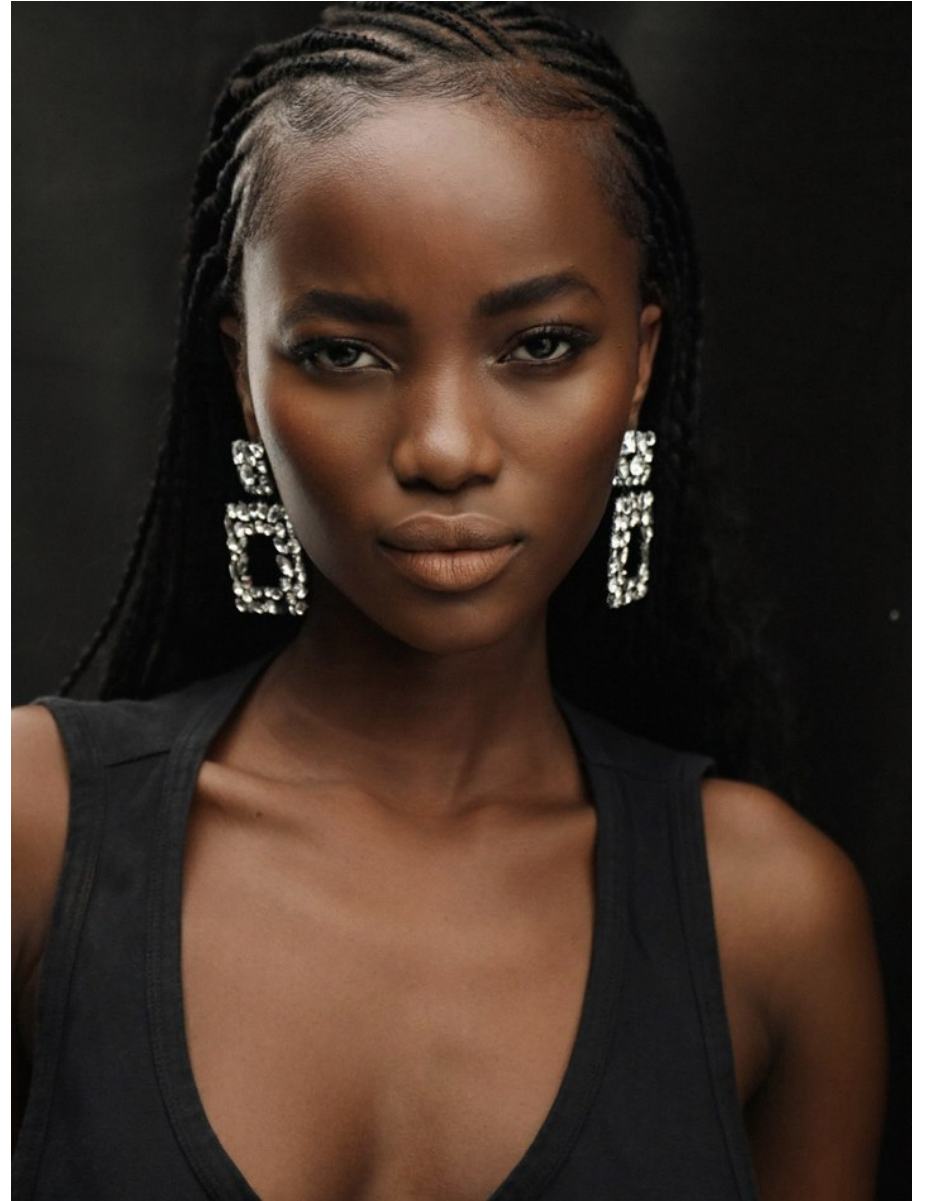

BOSS MODELS

CAPE TOWN

LINDELWA VEZI

Height: 170cm Bust: 80cm Waist: 63cm Hips: 97cm Shoe: 5 UK Hair: Black Eyes: Brown