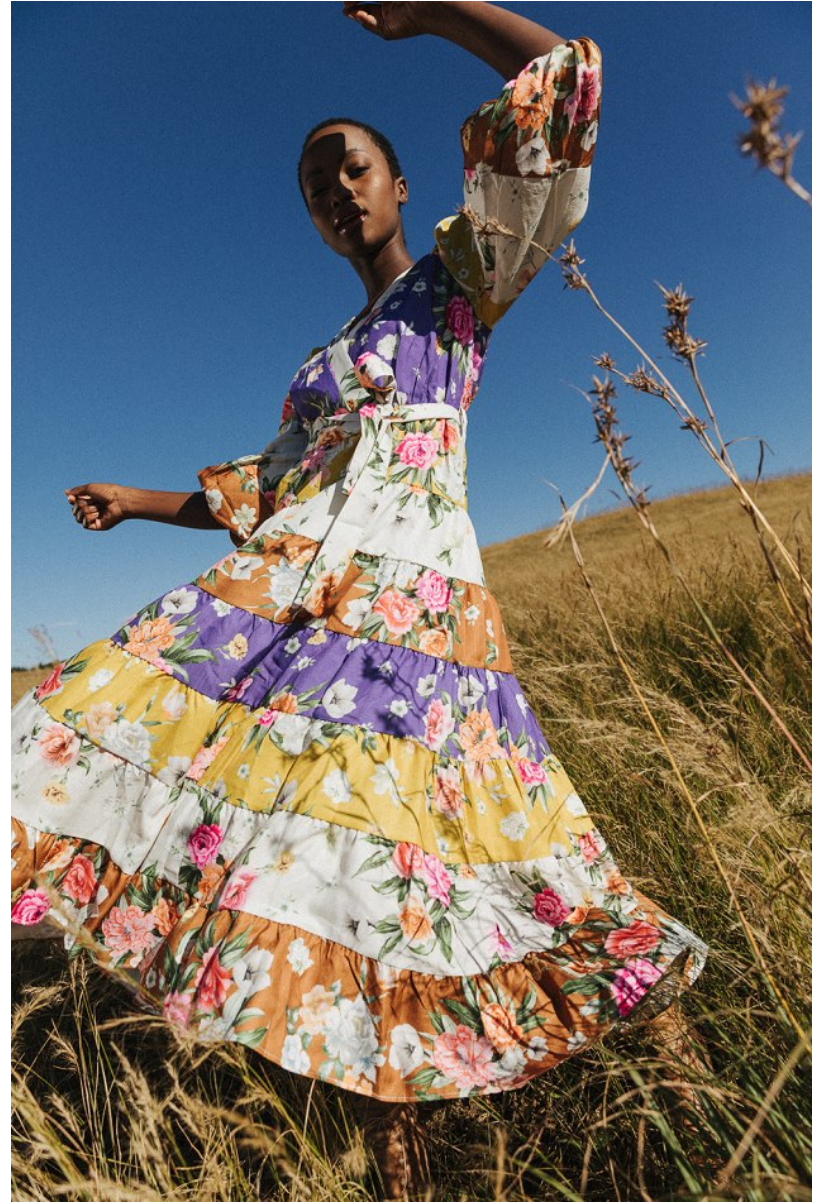

BOSS MODELS

CAPE TOWN

LINDELWA VEZI

Height: 170cm Bust: 81cm Waist: 61cm Hips: 97cm Shoe: 5 UK Hair: Black Eyes: Brown