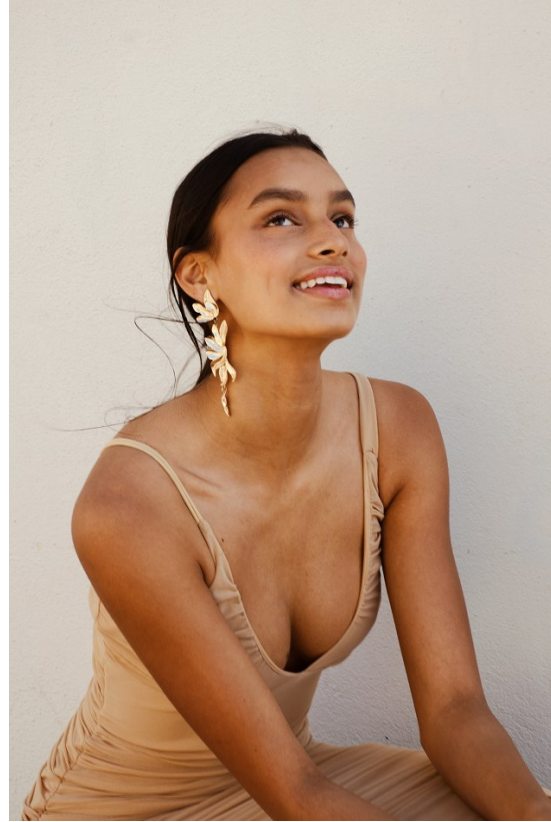

# BOSS MODELS

CAPE TOWN

ZAHRAH NOAH

Height: 179cm Bust: 85cm Waist: 64cm Hips: 93cm Shoe: 8 UK Hair: Black Eyes: Brown