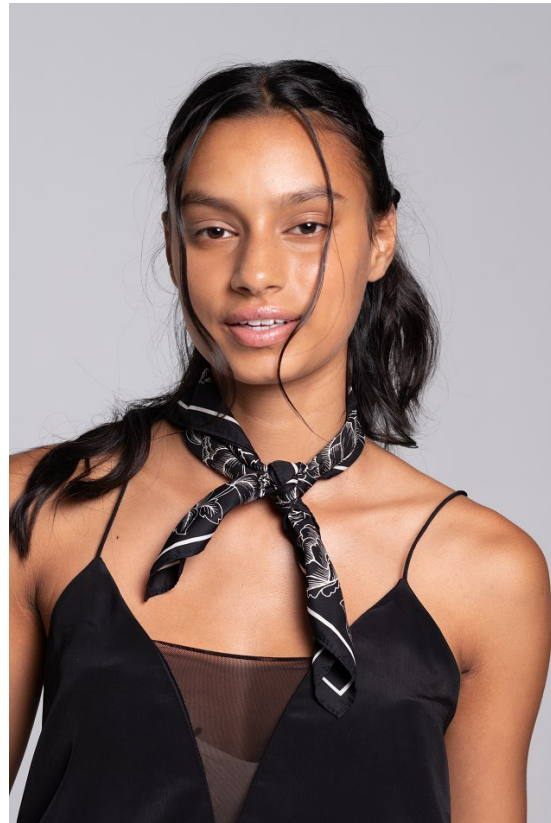

# BOSS MODELS

CAPE TOWN

ZAHRAH NOAH

Height: 179cm Bust: 85cm Waist: 64cm Hips: 93cm Shoe: 8 UK Hair: Black Eyes: Brown