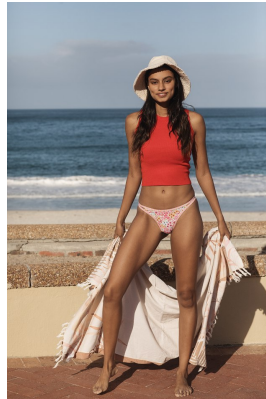

BOSS MODELS

CAPE TOWN

ZAHRAH NOAH

Height: 179cm Bust: 85cm Waist: 65cm Hips: 94cm Shoe: 8 UK Hair: Black Eyes: Brown

BOSS MODELS

CAPE TOWN

ZAHRAH NOAH

Height: 179cm Bust: 85cm Waist: 65cm Hips: 94cm Shoe: 8 UK Hair: Black Eyes: Brown

BOSS MODELS

CAPE TOWN

Image: Zahrah Noah represented by Boss Models Cape Town

ZAHRAH NOAH

Height: 179cm Bust: 85cm Waist: 65cm Hips: 94cm Shoe: 8 UK Hair: Black Eyes: Brown