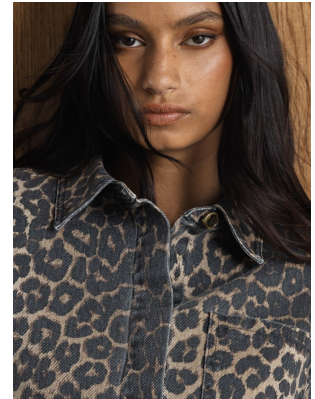

BOSS MODELS

CAPE TOWN

ZAHRAH NOAH

Height: 179cm Bust: 85cm Waist: 65cm Hips: 94cm Shoe: 8 UK Hair: Black Eyes: Brown

BOSS MODELS

CAPE TOWN

ZAHRAH NOAH

Height: 179cm Bust: 85cm Waist: 65cm Hips: 94cm Shoe: 8 UK Hair: Black Eyes: Brown

BOSS MODELS

CAPE TOWN

Image: Zahrah Noah represented by Boss Models Cape Town

ZAHRAH NOAH

Height: 179cm Bust: 85cm Waist: 65cm Hips: 94cm Shoe: 8 UK Hair: Black Eyes: Brown