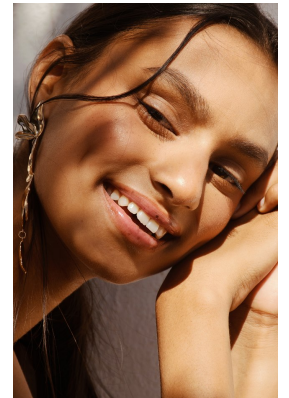

BOSS MODELS

CAPE TOWN

ZAHRAH NOAH

Height: 179cm Bust: 85cm Waist: 64cm Hips: 93cm Shoe: 8 UK Hair: Black Eyes: Brown

BOSS MODELS

CAPE TOWN

ZAHRAH NOAH

Height: 179cm Bust: 85cm Waist: 64cm Hips: 93cm Shoe: 8 UK Hair: Black Eyes: Brown