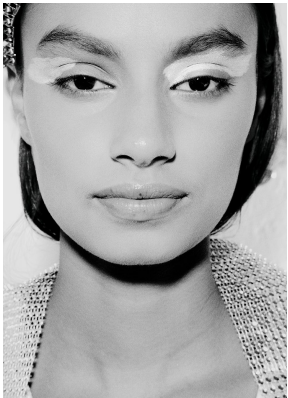

BOSS MODELS

CAPE TOWN

ZAHRAH NOAH

Height: 179cm Bust: 85cm Waist: 64cm Hips: 93cm Shoe: 8 UK Hair: Black Eyes: Brown

BOSS MODELS

CAPE TOWN

ZAHRAH NOAH

Height: 179cm Bust: 85cm Waist: 64cm Hips: 93cm Shoe: 8 UK Hair: Black Eyes: Brown