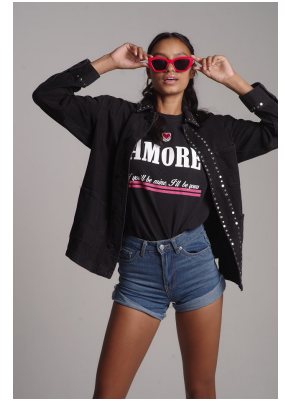

BOSS MODELS

CAPE TOWN

ZAHRAH NOAH

Height: 179cm Bust: 85cm Waist: 64cm Hips: 93cm Shoe: 8 UK Hair: Black Eyes: Brown

BOSS MODELS

CAPE TOWN

ZAHRAH NOAH

Height: 179cm Bust: 85cm Waist: 64cm Hips: 93cm Shoe: 8 UK Hair: Black Eyes: Brown