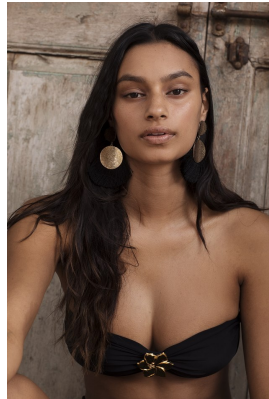

BOSS MODELS

CAPE TOWN

ZAHRAH NOAH

Height: 179cm Bust: 85cm Waist: 65cm Hips: 94cm Shoe: 8 UK Hair: Black Eyes: Brown

BOSS MODELS

CAPE TOWN

ZAHRAH NOAH

Height: 179cm Bust: 85cm Waist: 65cm Hips: 94cm Shoe: 8 UK Hair: Black Eyes: Brown

BOSS MODELS

CAPE TOWN

Image: Zahrah Noah represented by Boss Models Cape Town

ZAHRAH NOAH

Height: 179cm Bust: 85cm Waist: 65cm Hips: 94cm Shoe: 8 UK Hair: Black Eyes: Brown