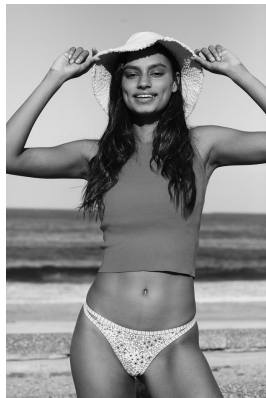

BOSS MODELS

CAPE TOWN

ZAHRAH NOAH

Height: 179cm Bust: 85cm Waist: 65cm Hips: 94cm Shoe: 8 UK Hair: Black Eyes: Brown

BOSS MODELS

CAPE TOWN

ZAHRAH NOAH

Height: 179cm Bust: 85cm Waist: 65cm Hips: 94cm Shoe: 8 UK Hair: Black Eyes: Brown

BOSS MODELS

CAPE TOWN

Image: Zahrah Noah represented by Boss Models Cape Town

ZAHRAH NOAH

Height: 179cm Bust: 85cm Waist: 65cm Hips: 94cm Shoe: 8 UK Hair: Black Eyes: Brown