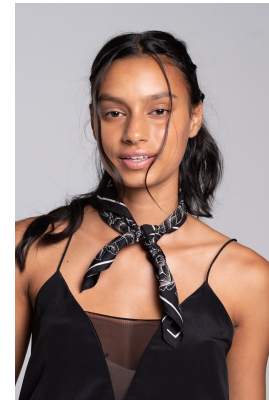

BOSS MODELS

CAPE TOWN

ZAHRAH NOAH

Height: 179cm Bust: 85cm Waist: 64cm Hips: 93cm Shoe: 8 UK Hair: Black Eyes: Brown

BOSS MODELS

CAPE TOWN

ZAHRAH NOAH

Height: 179cm Bust: 85cm Waist: 64cm Hips: 93cm Shoe: 8 UK Hair: Black Eyes: Brown