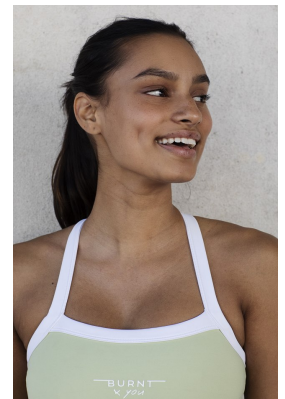

BOSS MODELS

CAPE TOWN

ZAHRAH NOAH

Height: 179cm Bust: 85cm Waist: 65cm Hips: 94cm Shoe: 8 UK Hair: Black Eyes: Brown

BOSS MODELS

CAPE TOWN

ZAHRAH NOAH

Height: 179cm Bust: 85cm Waist: 65cm Hips: 94cm Shoe: 8 UK Hair: Black Eyes: Brown

BOSS MODELS

CAPE TOWN

Image: Zahrah Noah represented by Boss Models Cape Town

ZAHRAH NOAH

Height: 179cm Bust: 85cm Waist: 65cm Hips: 94cm Shoe: 8 UK Hair: Black Eyes: Brown