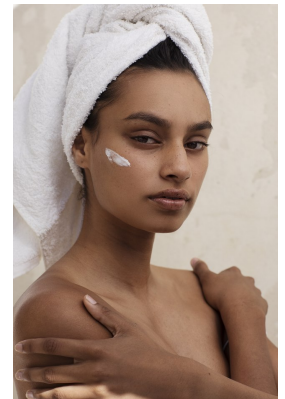

BOSS MODELS

CAPE TOWN

ZAHRAH NOAH

Height: 179cm Bust: 85cm Waist: 65cm Hips: 94cm Shoe: 8 UK Hair: Black Eyes: Brown

BOSS MODELS

CAPE TOWN

ZAHRAH NOAH

Height: 179cm Bust: 85cm Waist: 65cm Hips: 94cm Shoe: 8 UK Hair: Black Eyes: Brown

BOSS MODELS

CAPE TOWN

Image: Zahrah Noah represented by Boss Models Cape Town

ZAHRAH NOAH

Height: 179cm Bust: 85cm Waist: 65cm Hips: 94cm Shoe: 8 UK Hair: Black Eyes: Brown