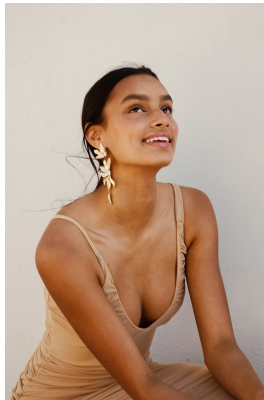

BOSS MODELS

CAPE TOWN

ZAHRAH NOAH

Height: 179cm Bust: 85cm Waist: 64cm Hips: 93cm Shoe: 8 UK Hair: Black Eyes: Brown

BOSS MODELS

CAPE TOWN

ZAHRAH NOAH

Height: 179cm Bust: 85cm Waist: 64cm Hips: 93cm Shoe: 8 UK Hair: Black Eyes: Brown