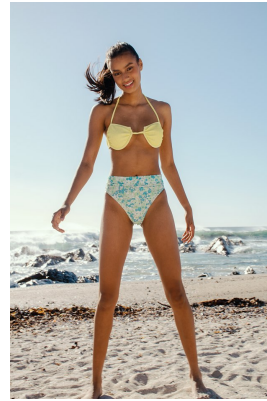

BOSS MODELS

CAPE TOWN

ZAHRAH NOAH

Height: 179cm Bust: 85cm Waist: 64cm Hips: 93cm Shoe: 8 UK Hair: Black Eyes: Brown

BOSS MODELS

CAPE TOWN

ZAHRAH NOAH

Height: 179cm Bust: 85cm Waist: 64cm Hips: 93cm Shoe: 8 UK Hair: Black Eyes: Brown