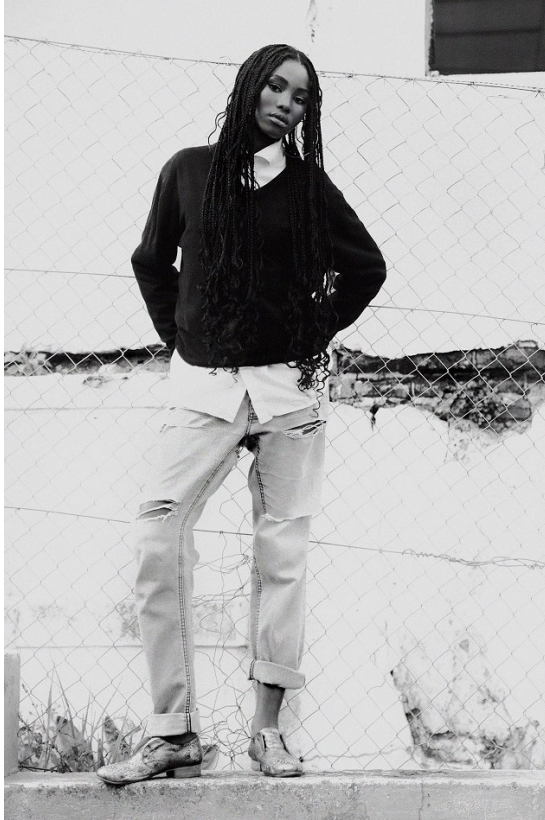

BOSS MODELS

CAPE TOWN

LUANDA LENTSA

Height: 169cm Bust: 78cm Waist: 62cm Hips: 94cm Shoe: 6 UK Hair: Black Eyes: Brown

BOSS MODELS

CAPE TOWN

LUANDA LENTSA

Height: 169cm Bust: 78cm Waist: 62cm Hips: 94cm Shoe: 6 UK Hair: Black Eyes: Brown

BOSS MODELS

CAPE TOWN

LUANDA LENTSA

Height: 169cm Bust: 78cm Waist: 62cm Hips: 94cm Shoe: 6 UK Hair: Black Eyes: Brown