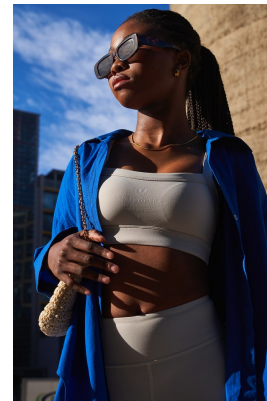

BOSS MODELS

CAPE TOWN

LUANDA LENTSA

Height: 169cm Bust: 78cm Waist: 62cm Hips: 94cm Shoe: 6 UK Hair: Black Eyes: Brown