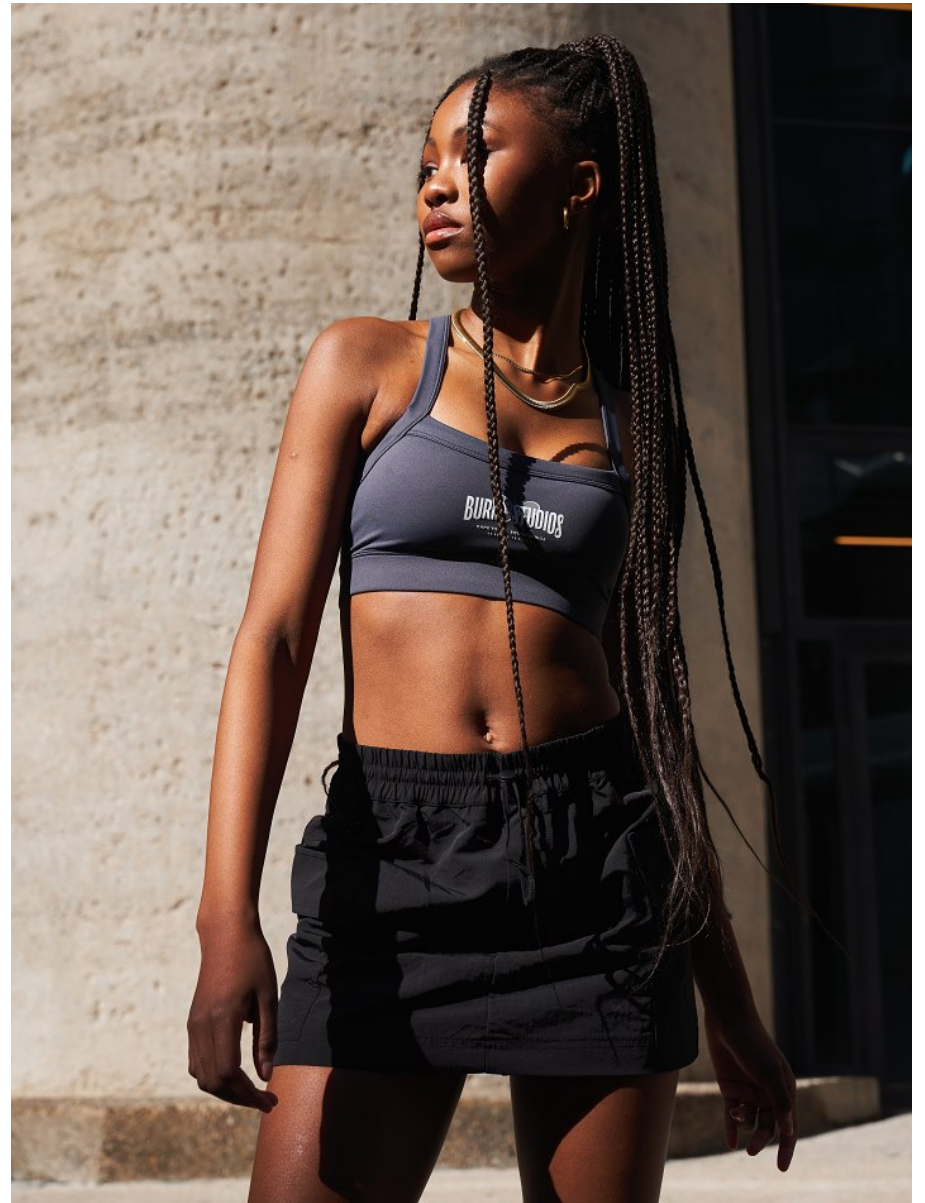

BOSS MODELS

CAPE TOWN

LUANDA LENTSA

Height: 169cm Bust: 78cm Waist: 62cm Hips: 94cm Shoe: 6 UK Hair: Black Eyes: Brown