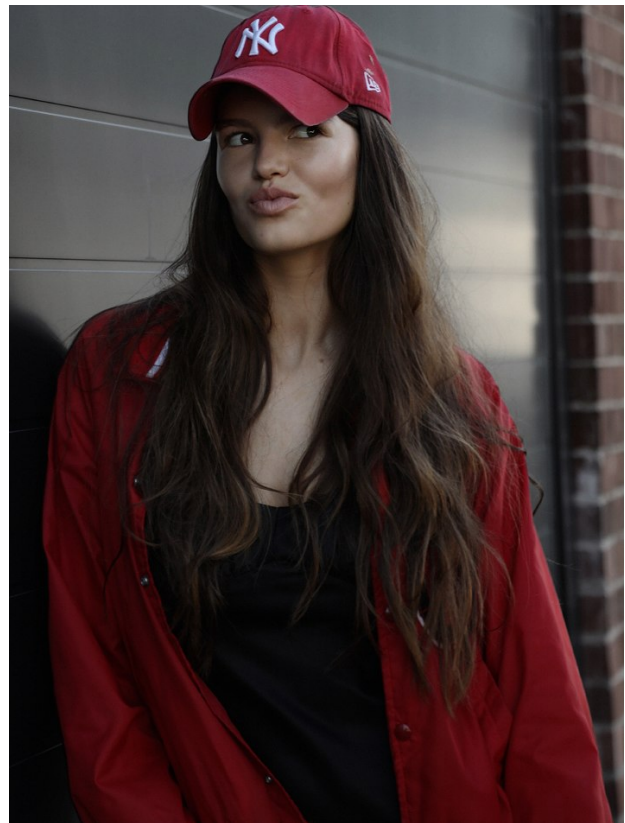

BOSS MODELS

CAPE TOWN

ROSIE RICHTER

Height: 182cm Bust: 83cm Waist: 64cm Hips: 94cm Shoe: 6.5 UK Hair: Brunette Eyes: Brown