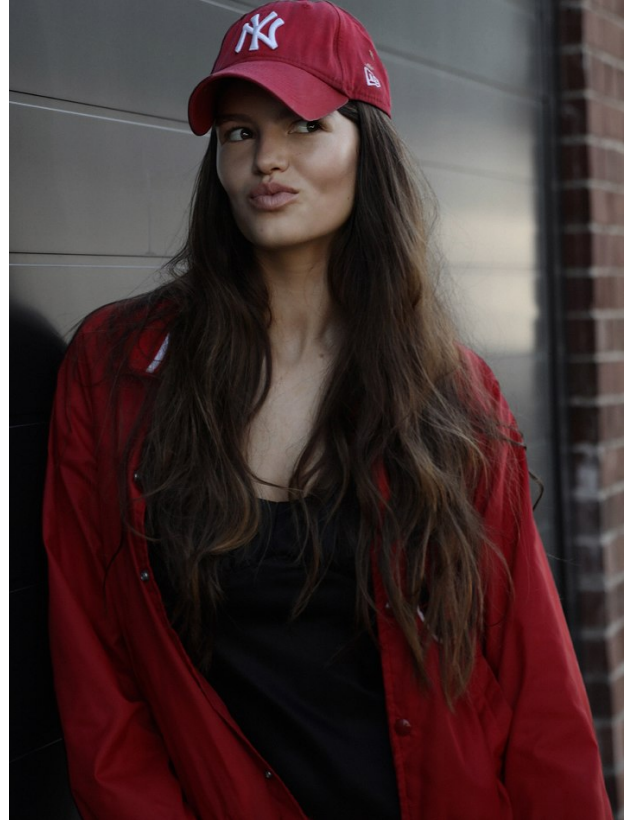

BOSS MODELS

CAPE TOWN

ROSIE RICHTER

Height: 182cm Bust: 83cm Waist: 64cm Hips: 94cm Shoe: 6.5 UK Hair: Brunette Eyes: Brown