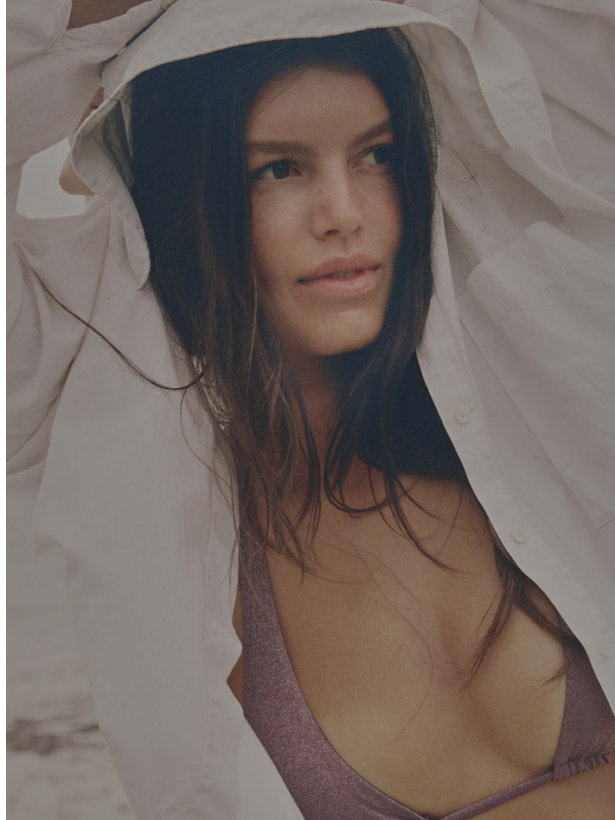

BOSS MODELS

CAPE TOWN

Image: Rosie Richter represented by Boss Models Cape Town

ROSIE RICHTER

Height: 182cm Bust: 83cm Waist: 64cm Hips: 94cm Shoe: 6.5 UK Hair: Brunette Eyes: Brown