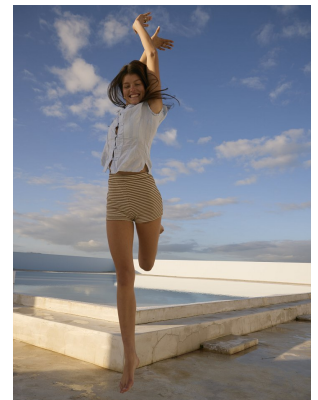

BOSS MODELS

CAPE TOWN

ROSIE RICHTER

Height: 182cm Bust: 83cm Waist: 64cm Hips: 94cm Shoe: 6.5 UK Hair: Brunette Eyes: Brown

BOSS MODELS

CAPE TOWN

ROSIE RICHTER

Height: 182cm Bust: 83cm Waist: 64cm Hips: 94cm Shoe: 6.5 UK Hair: Brunette Eyes: Brown

BOSS MODELS

CAPE TOWN

Image: Rosie Richter represented by Boss Models Cape Town

Image: Rosie Richter represented by Boss Models Cape Town

ROSIE RICHTER

Height: 182cm Bust: 83cm Waist: 64cm Hips: 94cm Shoe: 6.5 UK Hair: Brunette Eyes: Brown