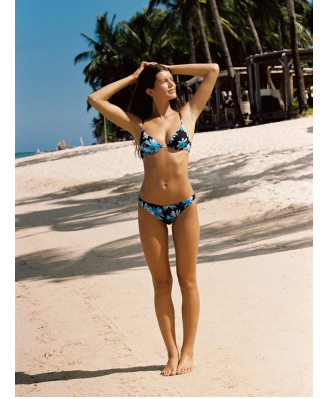

BOSS MODELS

CAPE TOWN

ROSIE RICHTER

Height: 182cm Bust: 83cm Waist: 64cm Hips: 94cm Shoe: 6.5 UK Hair: Brunette Eyes: Brown

BOSS MODELS

CAPE TOWN

ROSIE RICHTER

Height: 182cm Bust: 83cm Waist: 64cm Hips: 94cm Shoe: 6.5 UK Hair: Brunette Eyes: Brown

BOSS MODELS

CAPE TOWN

Image: Rosie Richter represented by Boss Models Cape Town

Image: Rosie Richter represented by Boss Models Cape Town

ROSIE RICHTER

Height: 182cm Bust: 83cm Waist: 64cm Hips: 94cm Shoe: 6.5 UK Hair: Brunette Eyes: Brown