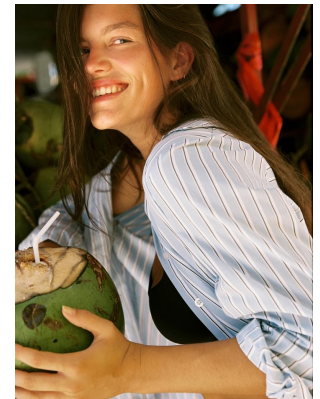

BOSS MODELS

CAPE TOWN

ROSIE RICHTER

Height: 182cm Bust: 83cm Waist: 64cm Hips: 94cm Shoe: 6.5 UK Hair: Brunette Eyes: Brown

BOSS MODELS

CAPE TOWN

ROSIE RICHTER

Height: 182cm Bust: 83cm Waist: 64cm Hips: 94cm Shoe: 6.5 UK Hair: Brunette Eyes: Brown

BOSS MODELS

CAPE TOWN

Image: Rosie Richter represented by Boss Models Cape Town

Image: Rosie Richter represented by Boss Models Cape Town

ROSIE RICHTER

Height: 182cm Bust: 83cm Waist: 64cm Hips: 94cm Shoe: 6.5 UK Hair: Brunette Eyes: Brown