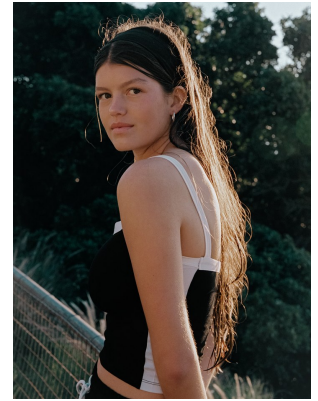

BOSS MODELS

CAPE TOWN

ROSIE RICHTER

Height: 182cm Bust: 83cm Waist: 64cm Hips: 94cm Shoe: 6.5 UK Hair: Brunette Eyes: Brown

BOSS MODELS

CAPE TOWN

ROSIE RICHTER

Height: 182cm Bust: 83cm Waist: 64cm Hips: 94cm Shoe: 6.5 UK Hair: Brunette Eyes: Brown

BOSS MODELS

CAPE TOWN

Image: Rosie Richter represented by Boss Models Cape Town

Image: Rosie Richter represented by Boss Models Cape Town

ROSIE RICHTER

Height: 182cm Bust: 83cm Waist: 64cm Hips: 94cm Shoe: 6.5 UK Hair: Brunette Eyes: Brown