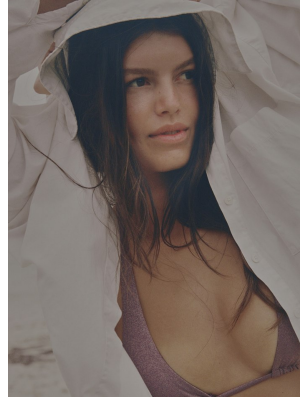

BOSS MODELS

CAPE TOWN

ROSIE RICHTER

Height: 182cm Bust: 83cm Waist: 64cm Hips: 94cm Shoe: 6.5 UK Hair: Brunette Eyes: Brown

BOSS MODELS

CAPE TOWN

ROSIE RICHTER

Height: 182cm Bust: 83cm Waist: 64cm Hips: 94cm Shoe: 6.5 UK Hair: Brunette Eyes: Brown

BOSS MODELS

CAPE TOWN

Image: Rosie Richter represented by Boss Models Cape Town

Image: Rosie Richter represented by Boss Models Cape Town

ROSIE RICHTER

Height: 182cm Bust: 83cm Waist: 64cm Hips: 94cm Shoe: 6.5 UK Hair: Brunette Eyes: Brown