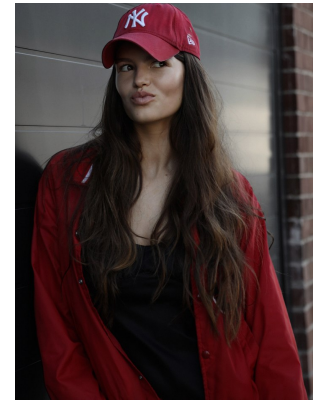

BOSS MODELS

CAPE TOWN

ROSIE RICHTER

Height: 182cm Bust: 83cm Waist: 64cm Hips: 94cm Shoe: 6.5 UK Hair: Brunette Eyes: Brown

BOSS MODELS

CAPE TOWN

ROSIE RICHTER

Height: 182cm Bust: 83cm Waist: 64cm Hips: 94cm Shoe: 6.5 UK Hair: Brunette Eyes: Brown

BOSS MODELS

CAPE TOWN

Image: Rosie Richter represented by Boss Models Cape Town

Image: Rosie Richter represented by Boss Models Cape Town

ROSIE RICHTER

Height: 182cm Bust: 83cm Waist: 64cm Hips: 94cm Shoe: 6.5 UK Hair: Brunette Eyes: Brown