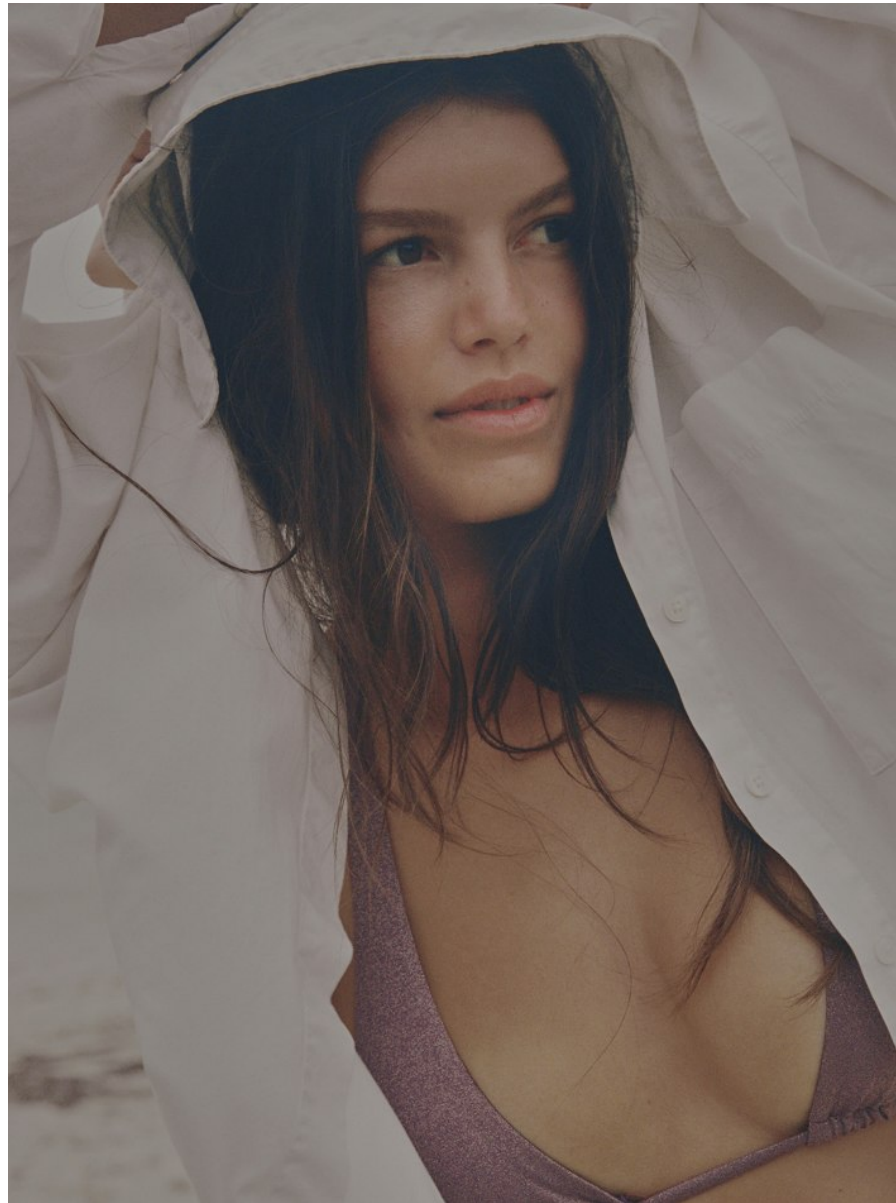

BOSS MODELS

CAPE TOWN

ROSIE RICHTER

Height: 182cm Bust: 83cm Waist: 64cm Hips: 94cm Shoe: 6.5 UK Hair: Brunette Eyes: Brown