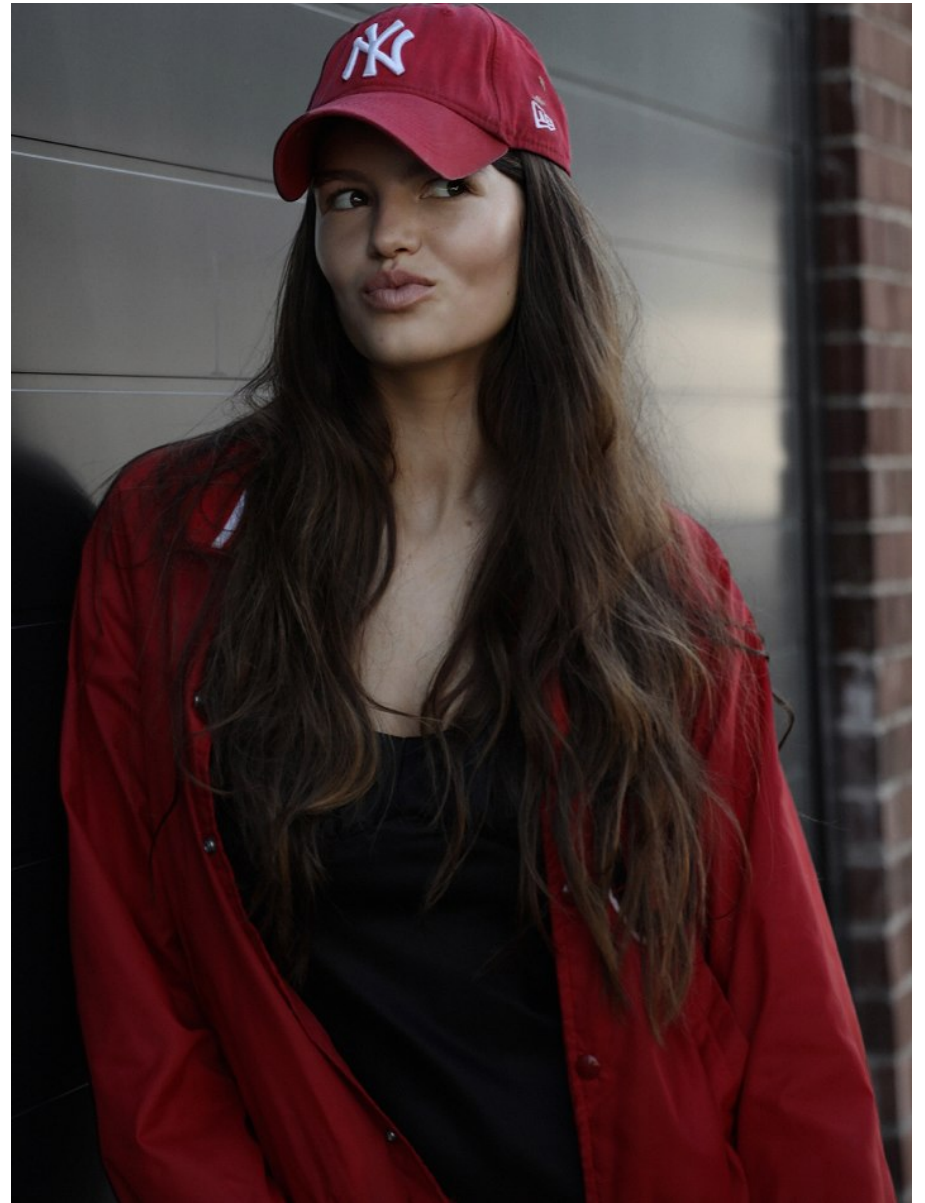

BOSS MODELS

CAPE TOWN

ROSIE RICHTER

Height: 182cm Bust: 83cm Waist: 64cm Hips: 94cm Shoe: 6.5 UK Hair: Brunette Eyes: Brown

BOSS MODELS

CAPE TOWN

ROSIE RICHTER

Height: 182cm Bust: 83cm Waist: 64cm Hips: 94cm Shoe: 6.5 UK Hair: Brunette Eyes: Brown