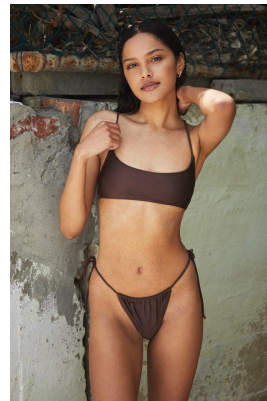

BOSS MODELS

CAPE TOWN

CASSIDY THEBUS

Height: 167cm Bust: 79cm Waist: 60cm Hips: 87cm Shoe: 4 UK Hair: Brown Eyes: Brown

BOSS MODELS

CAPE TOWN

CASSIDY THEBUS

Height: 167cm Bust: 79cm Waist: 60cm Hips: 87cm Shoe: 4 UK Hair: Brown Eyes: Brown