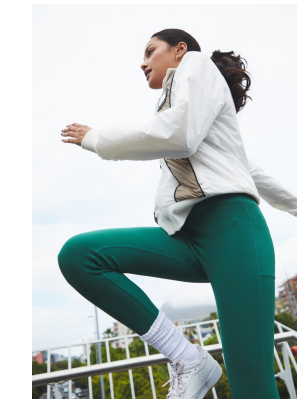

BOSS MODELS

CAPE TOWN

CASSIDY THEBUS

Height: 167cm Bust: 79cm Waist: 60cm Hips: 87cm Shoe: 4 UK Hair: Brown Eyes: Brown

BOSS MODELS

CAPE TOWN

CASSIDY THEBUS

Height: 167cm Bust: 79cm Waist: 60cm Hips: 87cm Shoe: 4 UK Hair: Brown Eyes: Brown