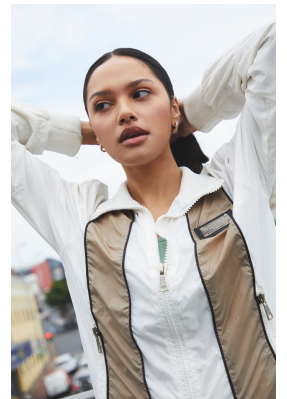

BOSS MODELS

CAPE TOWN

CASSIDY THEBUS

Height: 167cm Bust: 79cm Waist: 60cm Hips: 87cm Shoe: 4 UK Hair: Brown Eyes: Brown

BOSS MODELS

CAPE TOWN

CASSIDY THEBUS

Height: 167cm Bust: 79cm Waist: 60cm Hips: 87cm Shoe: 4 UK Hair: Brown Eyes: Brown