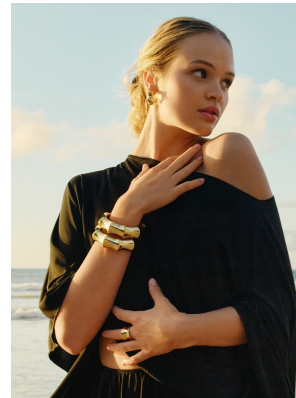

BOSS MODELS

CAPE TOWN

KARLA DU PLESSIS

Height: 177cm Bust: 80cm Waist: 63cm Hips: 90cm Shoe: 6 UK Hair: Blonde Eyes: Blue

BOSS MODELS

CAPE TOWN

KARLA DU PLESSIS

Height: 177cm Bust: 80cm Waist: 63cm Hips: 90cm Shoe: 6 UK Hair: Blonde Eyes: Blue