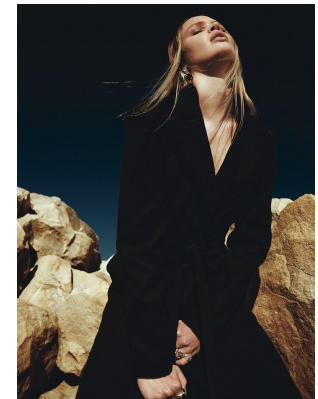

BOSS MODELS

CAPE TOWN

KARLA DU PLESSIS

Height: 177cm Bust: 80cm Waist: 63cm Hips: 90cm Shoe: 6 UK Hair: Blonde Eyes: Blue

BOSS MODELS

CAPE TOWN

KARLA DU PLESSIS

Height: 177cm Bust: 80cm Waist: 63cm Hips: 90cm Shoe: 6 UK Hair: Blonde Eyes: Blue