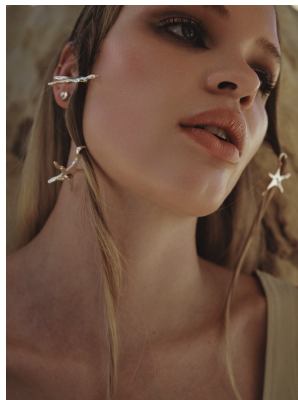

# BOSS MODELS

CAPE TOWN

## KARLA DU PLESSIS

Height: 177cm Bust: 82cm Waist: 61cm Hips: 88cm Shoe: 6 UK Hair: Blonde Eyes: Blue

# BOSS MODELS

CAPE TOWN

KARLA DU PLESSIS

Height: 177cm Bust: 82cm Waist: 61cm Hips: 88cm Shoe: 6 UK Hair: Blonde Eyes: Blue