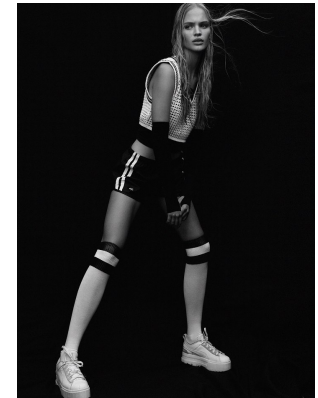

BOSS MODELS

CAPE TOWN

KARLA DU PLESSIS

Height: 177cm Bust: 80cm Waist: 63cm Hips: 90cm Shoe: 6 UK Hair: Blonde Eyes: Blue

BOSS MODELS

CAPE TOWN

KARLA DU PLESSIS

Height: 177cm Bust: 80cm Waist: 63cm Hips: 90cm Shoe: 6 UK Hair: Blonde Eyes: Blue