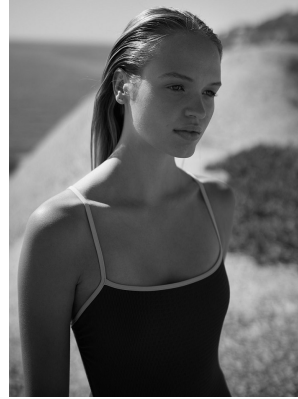

BOSS MODELS

CAPE TOWN

KARLA DU PLESSIS

Height: 177cm Bust: 80cm Waist: 63cm Hips: 90cm Shoe: 6 UK Hair: Blonde Eyes: Blue

BOSS MODELS

CAPE TOWN

KARLA DU PLESSIS

Height: 177cm Bust: 80cm Waist: 63cm Hips: 90cm Shoe: 6 UK Hair: Blonde Eyes: Blue