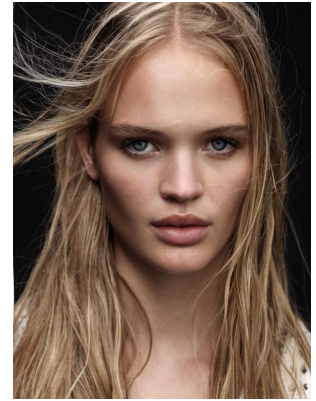

# BOSS MODELS

CAPE TOWN

## KARLA DU PLESSIS

Height: 177cm Bust: 82cm Waist: 61cm Hips: 88cm Shoe: 6 UK Hair: Blonde Eyes: Blue

# BOSS MODELS

CAPE TOWN

KARLA DU PLESSIS

Height: 177cm Bust: 82cm Waist: 61cm Hips: 88cm Shoe: 6 UK Hair: Blonde Eyes: Blue