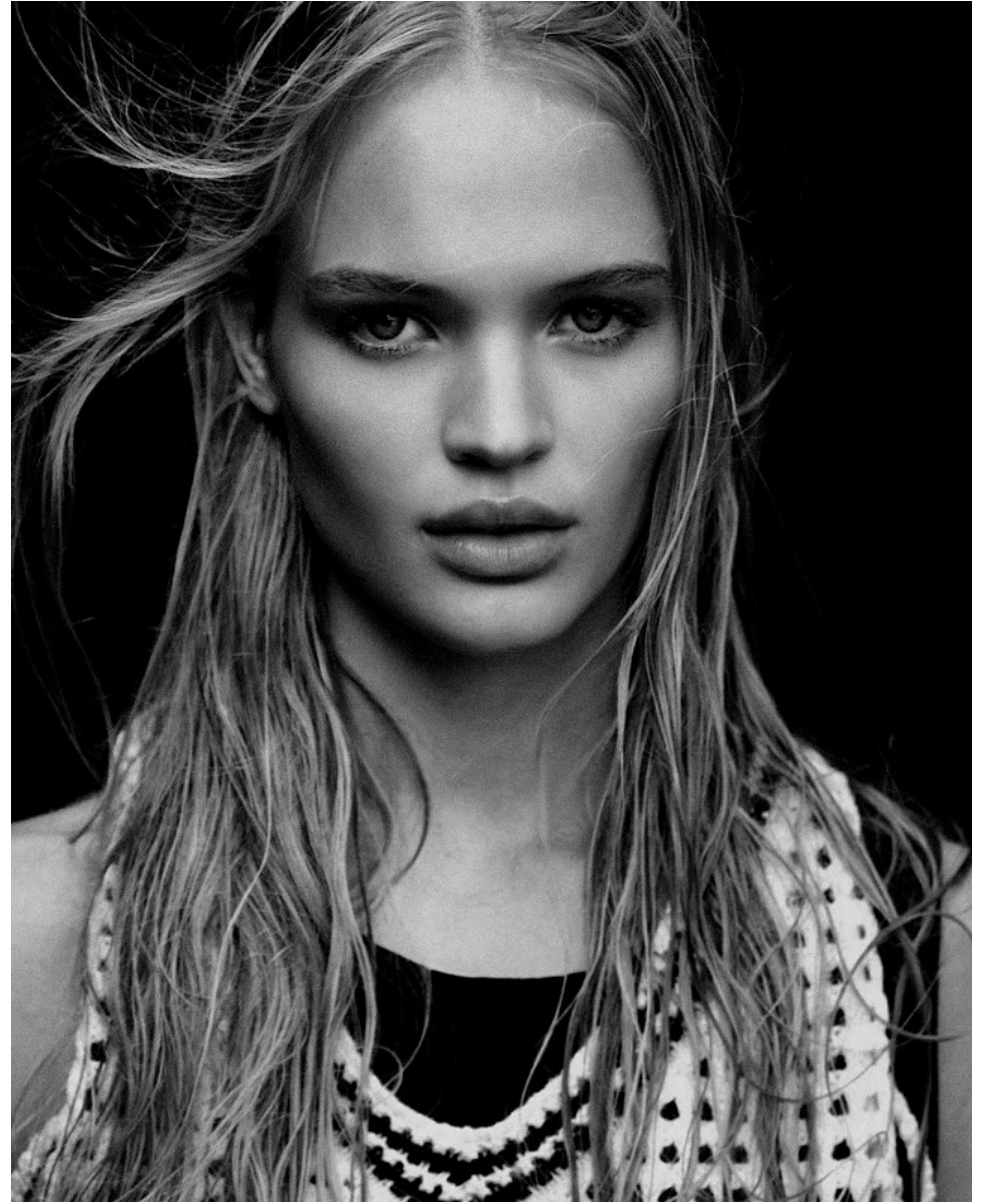

BOSS MODELS

CAPE TOWN

KARLA DU PLESSIS

Height: 177cm Bust: 82cm Waist: 62cm Hips: 88cm Shoe: 6 UK Hair: Blonde Eyes: Blue