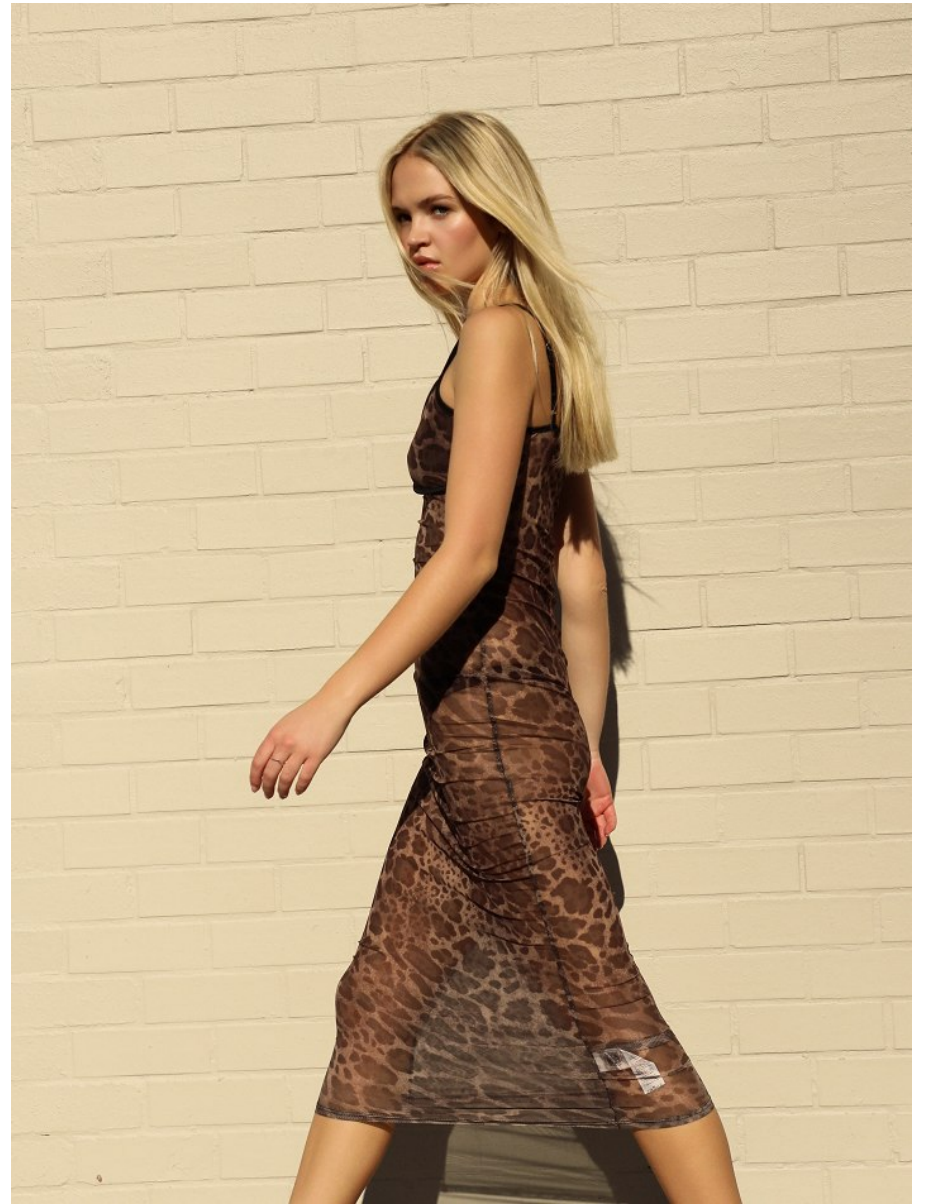

BOSS MODELS

CAPE TOWN

KARLA DU PLESSIS

Height: 175cm Bust: 80cm Waist: 62cm Hips: 90cm Shoe: 6 UK Hair: Blonde Eyes: Blue