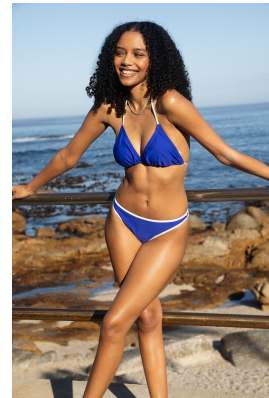

BOSS MODELS

CAPE TOWN

ERIN - LEE BADEROON

Height: 165cm Bust: 78cm Waist: 62cm Hips: 92cm Shoe: 5.5 UK Hair: Black Eyes: Brown

BOSS MODELS

CAPE TOWN

ERIN - LEE BADEROON

Height: 165cm Bust: 78cm Waist: 62cm Hips: 92cm Shoe: 5.5 UK Hair: Black Eyes: Brown