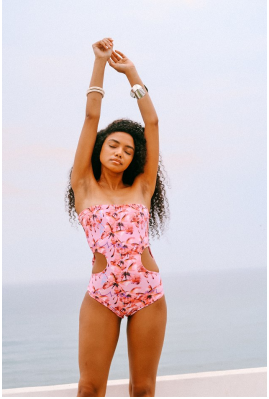

BOSS MODELS

CAPE TOWN

ERIN - LEE BADEROON

Height: 165cm Bust: 78cm Waist: 62cm Hips: 92cm Shoe: 5.5 UK Hair: Black Eyes: Brown

BOSS MODELS

CAPE TOWN

ERIN - LEE BADEROON

Height: 165cm Bust: 78cm Waist: 62cm Hips: 92cm Shoe: 5.5 UK Hair: Black Eyes: Brown