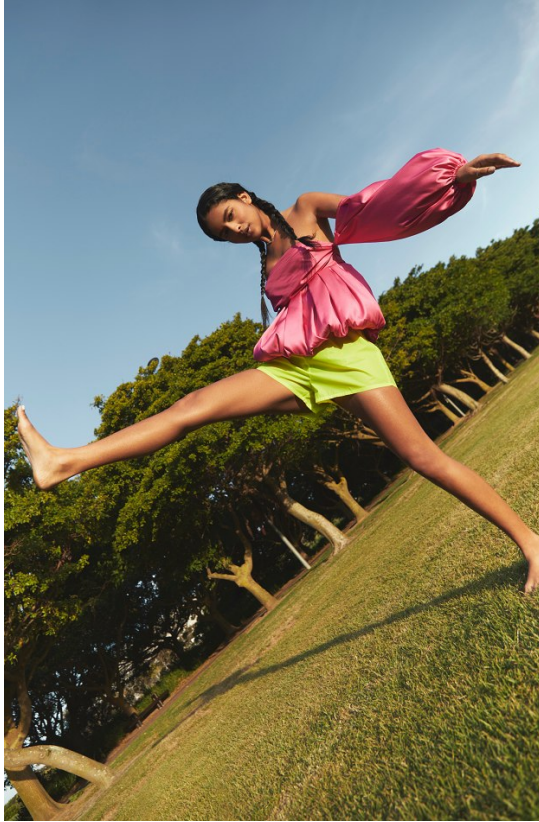

BOSS MODELS

CAPE TOWN

HUMAIRAH BAY

Height: 173cm Bust: 77cm Waist: 58cm Hips: 87cm Shoe: 6 UK Hair: Black Eyes: Brown

BOSS MODELS

CAPE TOWN

HUMAIRAH BAY

Height: 173cm Bust: 77cm Waist: 58cm Hips: 87cm Shoe: 6 UK Hair: Black Eyes: Brown