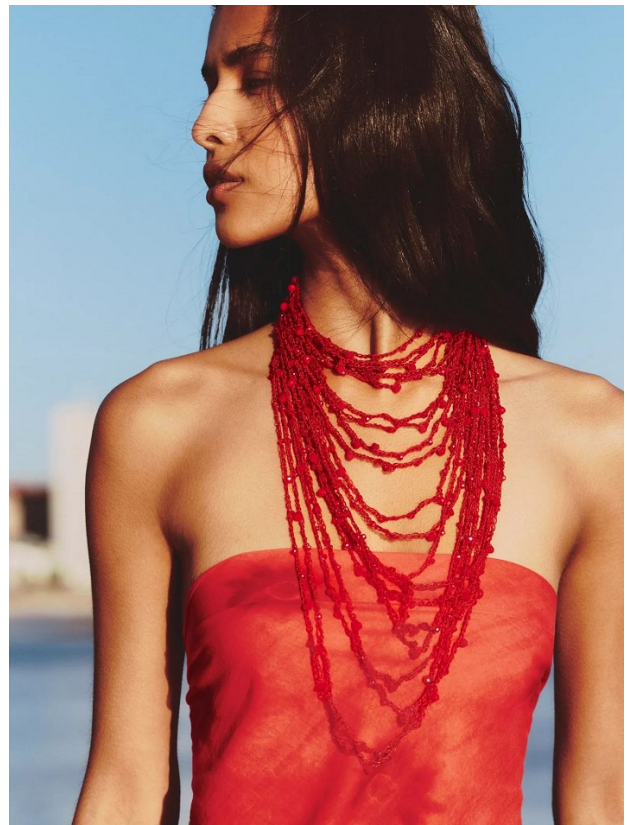

BOSS MODELS

CAPE TOWN

HUMAIRAH BAY

Height: 173cm Bust: 77cm Waist: 58cm Hips: 87cm Shoe: 6 UK Hair: Black Eyes: Brown

BOSS MODELS

CAPE TOWN

HUMAIRAH BAY

Height: 173cm Bust: 77cm Waist: 58cm Hips: 87cm Shoe: 6 UK Hair: Black Eyes: Brown

BOSS MODELS

CAPE TOWN

B

Straight-leg mid-rise baggy jeans with rhinestones, a five-pocket design, belt loops and zip and button fastening.

/340

TOP WITH A V-NECKLINE, THIN STRAPS AND RUFFLE DETAIL.
Ruffled linen blend top