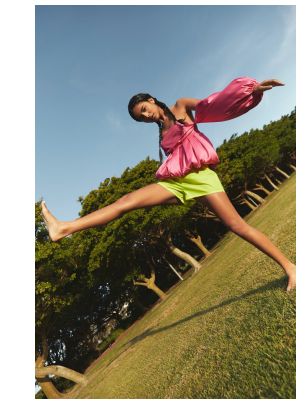

BOSS MODELS

CAPE TOWN

HUMAIRAH BAY

Height: 173cm Bust: 77cm Waist: 58cm Hips: 87cm Shoe: 6 UK Hair: Black Eyes: Brown

BOSS MODELS

CAPE TOWN

HUMAIRAH BAY

Height: 173cm Bust: 77cm Waist: 58cm Hips: 87cm Shoe: 6 UK Hair: Black Eyes: Brown

BOSS MODELS

CAPE TOWN

HUMAIRAH BAY

Height: 173cm Bust: 77cm Waist: 58cm Hips: 87cm Shoe: 6 UK Hair: Black Eyes: Brown