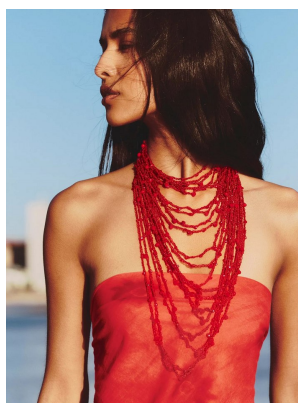

BOSS MODELS

CAPE TOWN

HUMAIRAH BAY

Height: 173cm Bust: 77cm Waist: 58cm Hips: 87cm Shoe: 6 UK Hair: Black Eyes: Brown

BOSS MODELS

CAPE TOWN

HUMAIRAH BAY

Height: 173cm Bust: 77cm Waist: 58cm Hips: 87cm Shoe: 6 UK Hair: Black Eyes: Brown

BOSS MODELS

CAPE TOWN

HUMAIRAH BAY

Height: 173cm Bust: 77cm Waist: 58cm Hips: 87cm Shoe: 6 UK Hair: Black Eyes: Brown