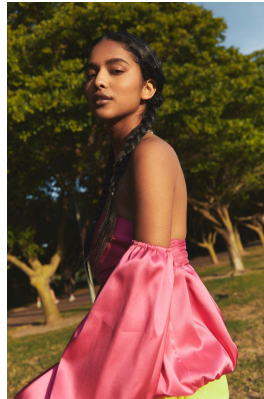

BOSS MODELS

CAPE TOWN

HUMAIRAH BAY

Height: 173cm Bust: 77cm Waist: 60cm Hips: 89cm Shoe: 6 UK Hair: Black Eyes: Brown

BOSS MODELS

CAPE TOWN

HUMAIRAH BAY

Height: 173cm Bust: 77cm Waist: 60cm Hips: 89cm Shoe: 6 UK Hair: Black Eyes: Brown