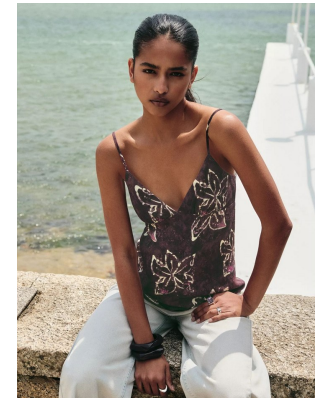

BOSS MODELS

CAPE TOWN

HUMAIRAH BAY

Height: 173cm Bust: 77cm Waist: 60cm Hips: 89cm Shoe: 6 UK Hair: Black Eyes: Brown

BOSS MODELS

CAPE TOWN

HUMAIRAH BAY

Height: 173cm Bust: 77cm Waist: 60cm Hips: 89cm Shoe: 6 UK Hair: Black Eyes: Brown