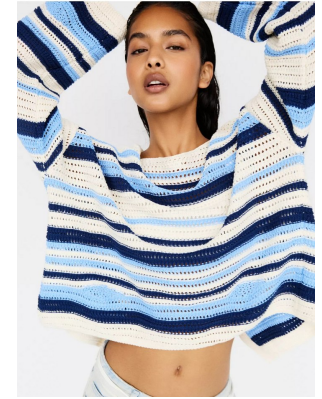

BOSS MODELS

CAPE TOWN

HUMAIRAH BAY

Height: 173cm Bust: 77cm Waist: 60cm Hips: 89cm Shoe: 6 UK Hair: Black Eyes: Brown

BOSS MODELS

CAPE TOWN

HUMAIRAH BAY

Height: 173cm Bust: 77cm Waist: 60cm Hips: 89cm Shoe: 6 UK Hair: Black Eyes: Brown