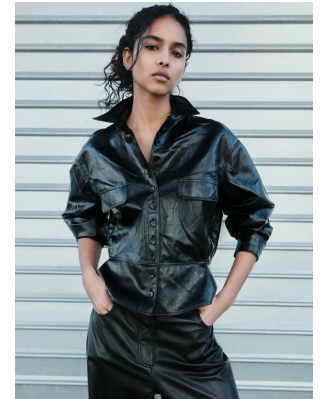

BOSS MODELS

CAPE TOWN

HUMAIRAH BAY

Height: 173cm Bust: 77cm Waist: 58cm Hips: 87cm Shoe: 6 UK Hair: Black Eyes: Brown

BOSS MODELS

CAPE TOWN

HUMAIRAH BAY

Height: 173cm Bust: 77cm Waist: 58cm Hips: 87cm Shoe: 6 UK Hair: Black Eyes: Brown

BOSS MODELS

CAPE TOWN

HUMAIRAH BAY

Height: 173cm Bust: 77cm Waist: 58cm Hips: 87cm Shoe: 6 UK Hair: Black Eyes: Brown