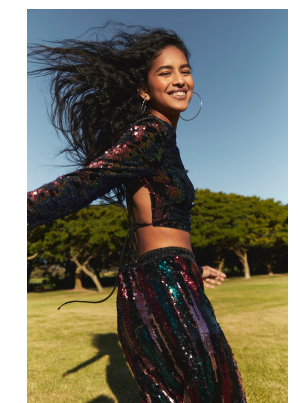

BOSS MODELS

CAPE TOWN

HUMAIRAH BAY

Height: 173cm Bust: 77cm Waist: 58cm Hips: 87cm Shoe: 6 UK Hair: Black Eyes: Brown

BOSS MODELS

CAPE TOWN

HUMAIRAH BAY

Height: 173cm Bust: 77cm Waist: 58cm Hips: 87cm Shoe: 6 UK Hair: Black Eyes: Brown

BOSS MODELS

CAPE TOWN

HUMAIRAH BAY

Height: 173cm Bust: 77cm Waist: 58cm Hips: 87cm Shoe: 6 UK Hair: Black Eyes: Brown