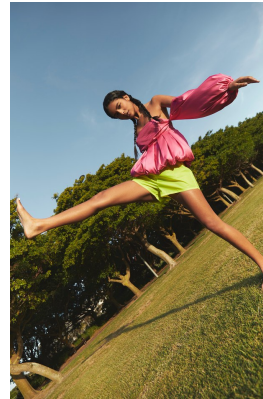

BOSS MODELS

CAPE TOWN

HUMAIRAH BAY

Height: 173cm Bust: 77cm Waist: 60cm Hips: 89cm Shoe: 6 UK Hair: Black Eyes: Brown

BOSS MODELS

CAPE TOWN

HUMAIRAH BAY

Height: 173cm Bust: 77cm Waist: 60cm Hips: 89cm Shoe: 6 UK Hair: Black Eyes: Brown