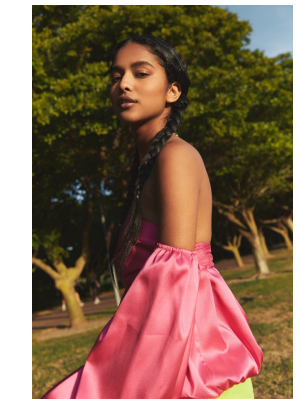

BOSS MODELS

CAPE TOWN

HUMAIRAH BAY

Height: 173cm Bust: 77cm Waist: 58cm Hips: 87cm Shoe: 6 UK Hair: Black Eyes: Brown

BOSS MODELS

CAPE TOWN

HUMAIRAH BAY

Height: 173cm Bust: 77cm Waist: 58cm Hips: 87cm Shoe: 6 UK Hair: Black Eyes: Brown

BOSS MODELS

CAPE TOWN

HUMAIRAH BAY

Height: 173cm Bust: 77cm Waist: 58cm Hips: 87cm Shoe: 6 UK Hair: Black Eyes: Brown