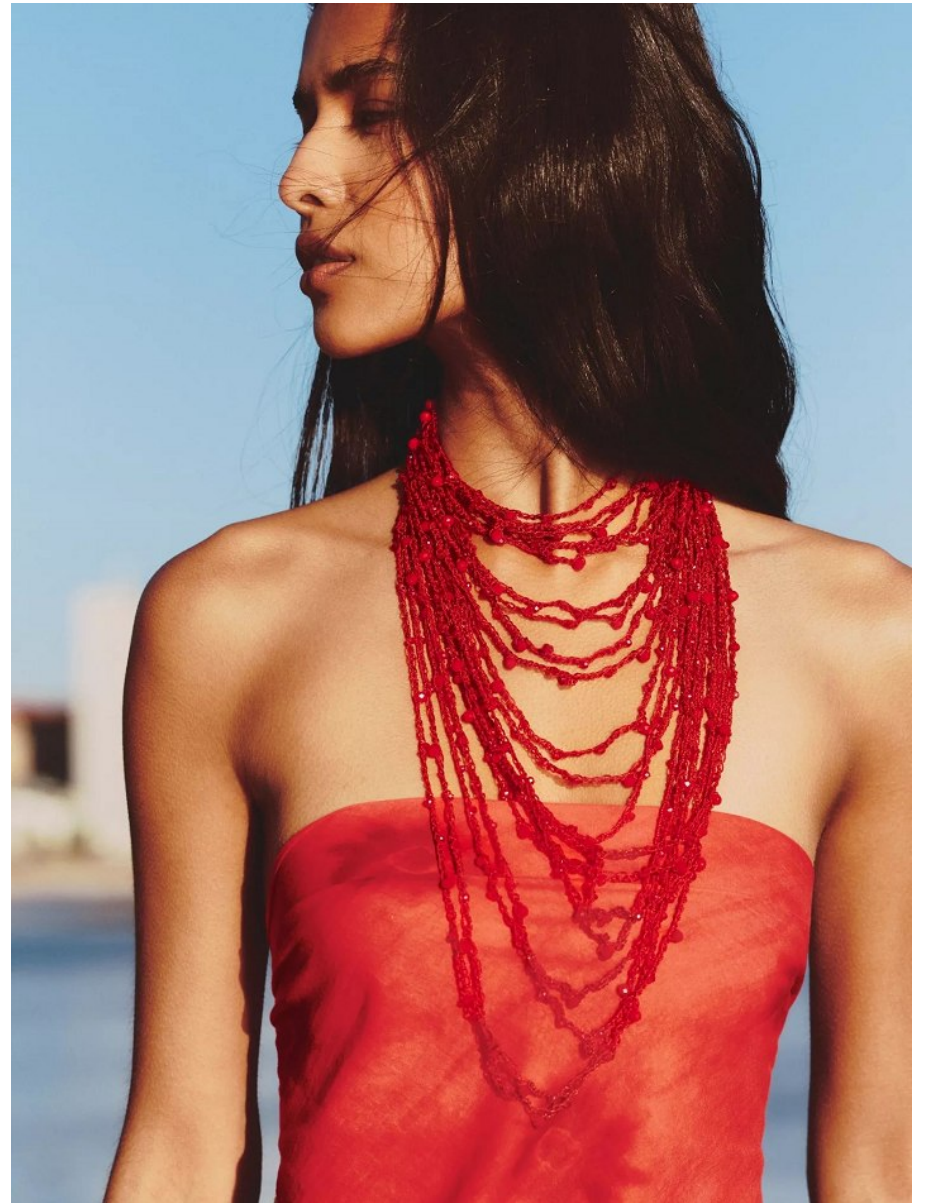

BOSS MODELS

CAPE TOWN

HUMAIRAH BAY

Height: 173cm Bust: 77cm Waist: 58cm Hips: 87cm Shoe: 6 UK Hair: Black Eyes: Brown