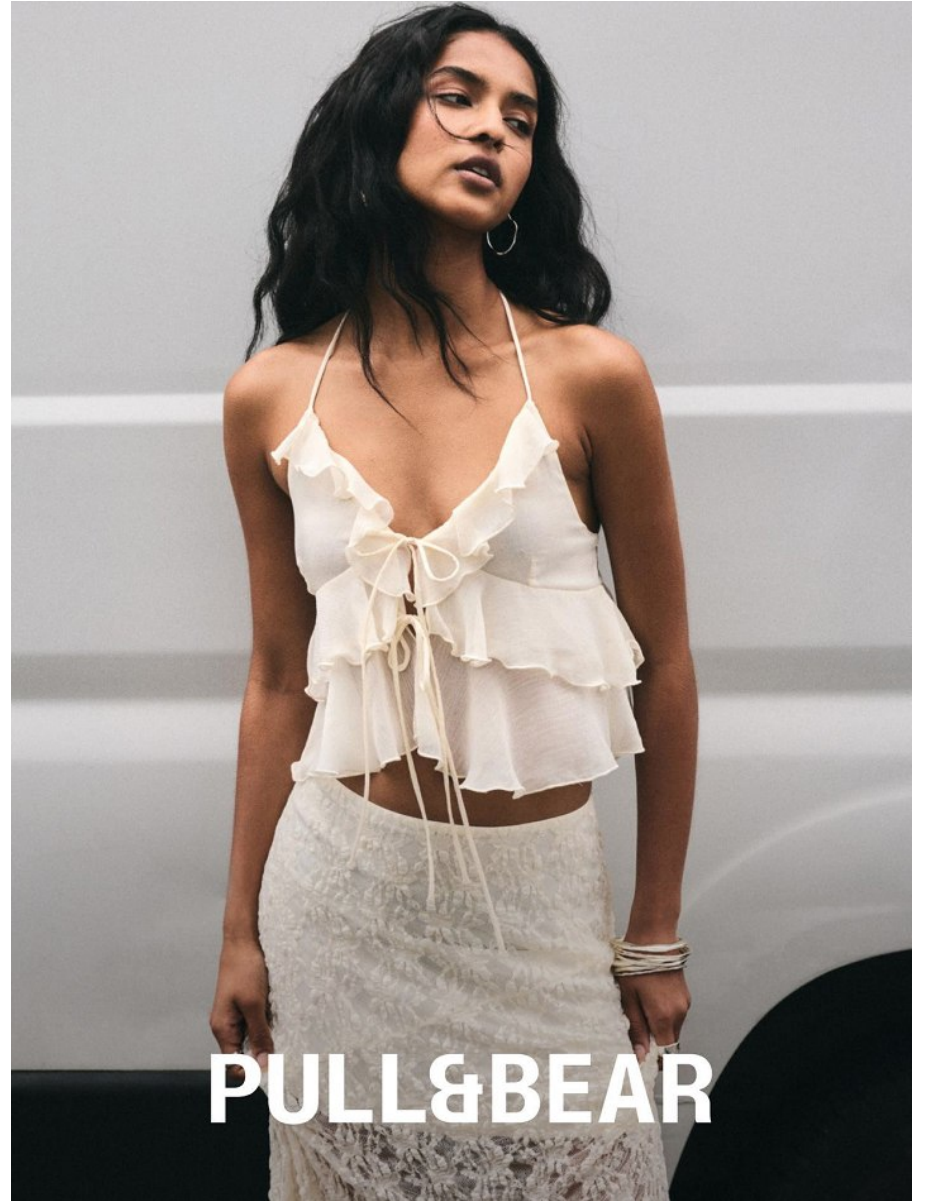

BOSS MODELS

CAPE TOWN

HUMAIRAH BAY

Height: 173cm Bust: 77cm Waist: 58cm Hips: 87cm Shoe: 6 UK Hair: Black Eyes: Brown