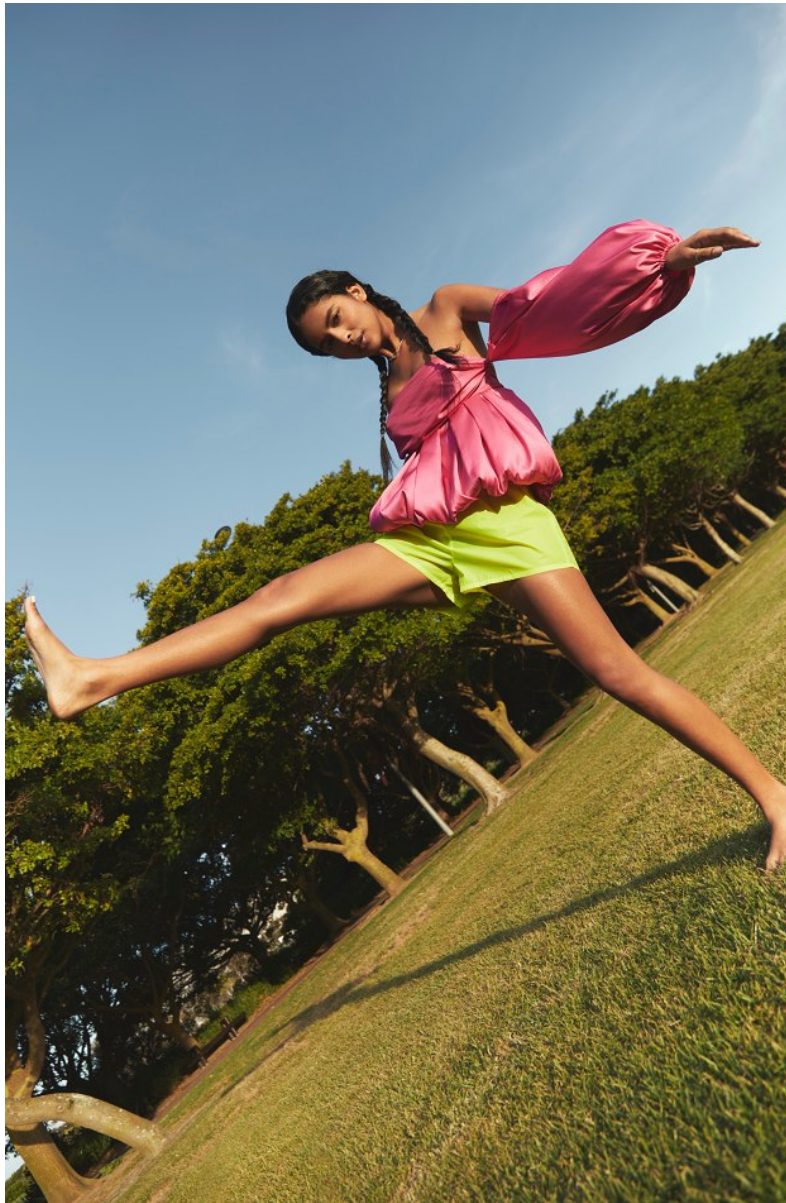

BOSS MODELS

CAPE TOWN

HUMAIRAH BAY

Height: 173cm Bust: 77cm Waist: 58cm Hips: 87cm Shoe: 6 UK Hair: Black Eyes: Brown