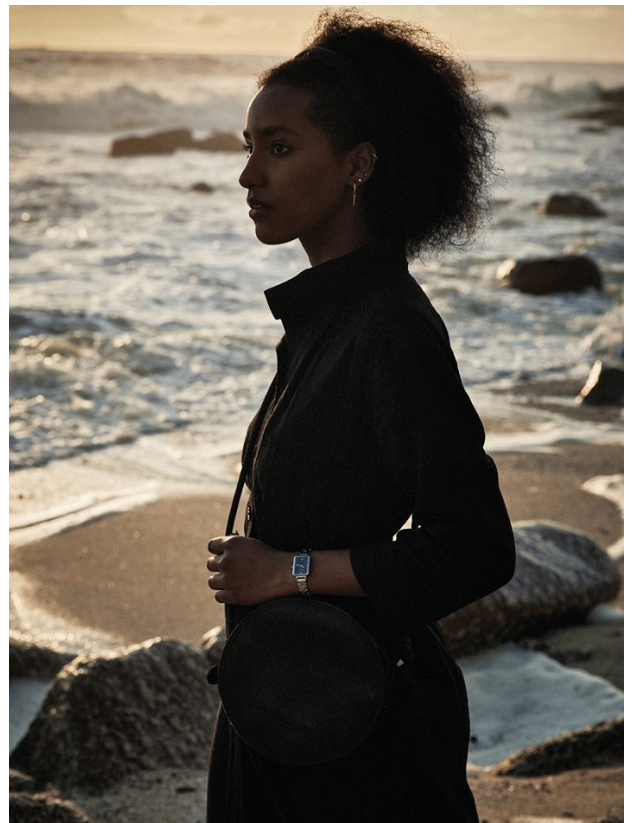

BOSS MODELS

CAPE TOWN

BEST DRESSED

Refresh your style with a modern take on the bare necessities.
PHOTOGRAPHS ZHANNI SOLOMONS
STYLING LETHABO MNCWANGA

Embellished Kaftan Dress in tobacco
R1 499. Foschini.

DJEMIME CHOCHI

Height: 172cm Bust: 79cm Waist: 61cm Hips: 94cm Shoe: 6 UK Hair: Brown Eyes: Brown

BOSS MODELS

CAPE TOWN

DJEMIME CHOCHI

Height: 172cm Bust: 79cm Waist: 61cm Hips: 94cm Shoe: 6 UK Hair: Brown Eyes: Brown

BOSS MODELS

CAPE TOWN

BEST DRESSED

DJEMIME CHOCHI

Height: 172cm Bust: 79cm Waist: 61cm Hips: 94cm Shoe: 6 UK Hair: Brown Eyes: Brown

BOSS MODELS

CAPE TOWN

DJEMIME CHOCHI