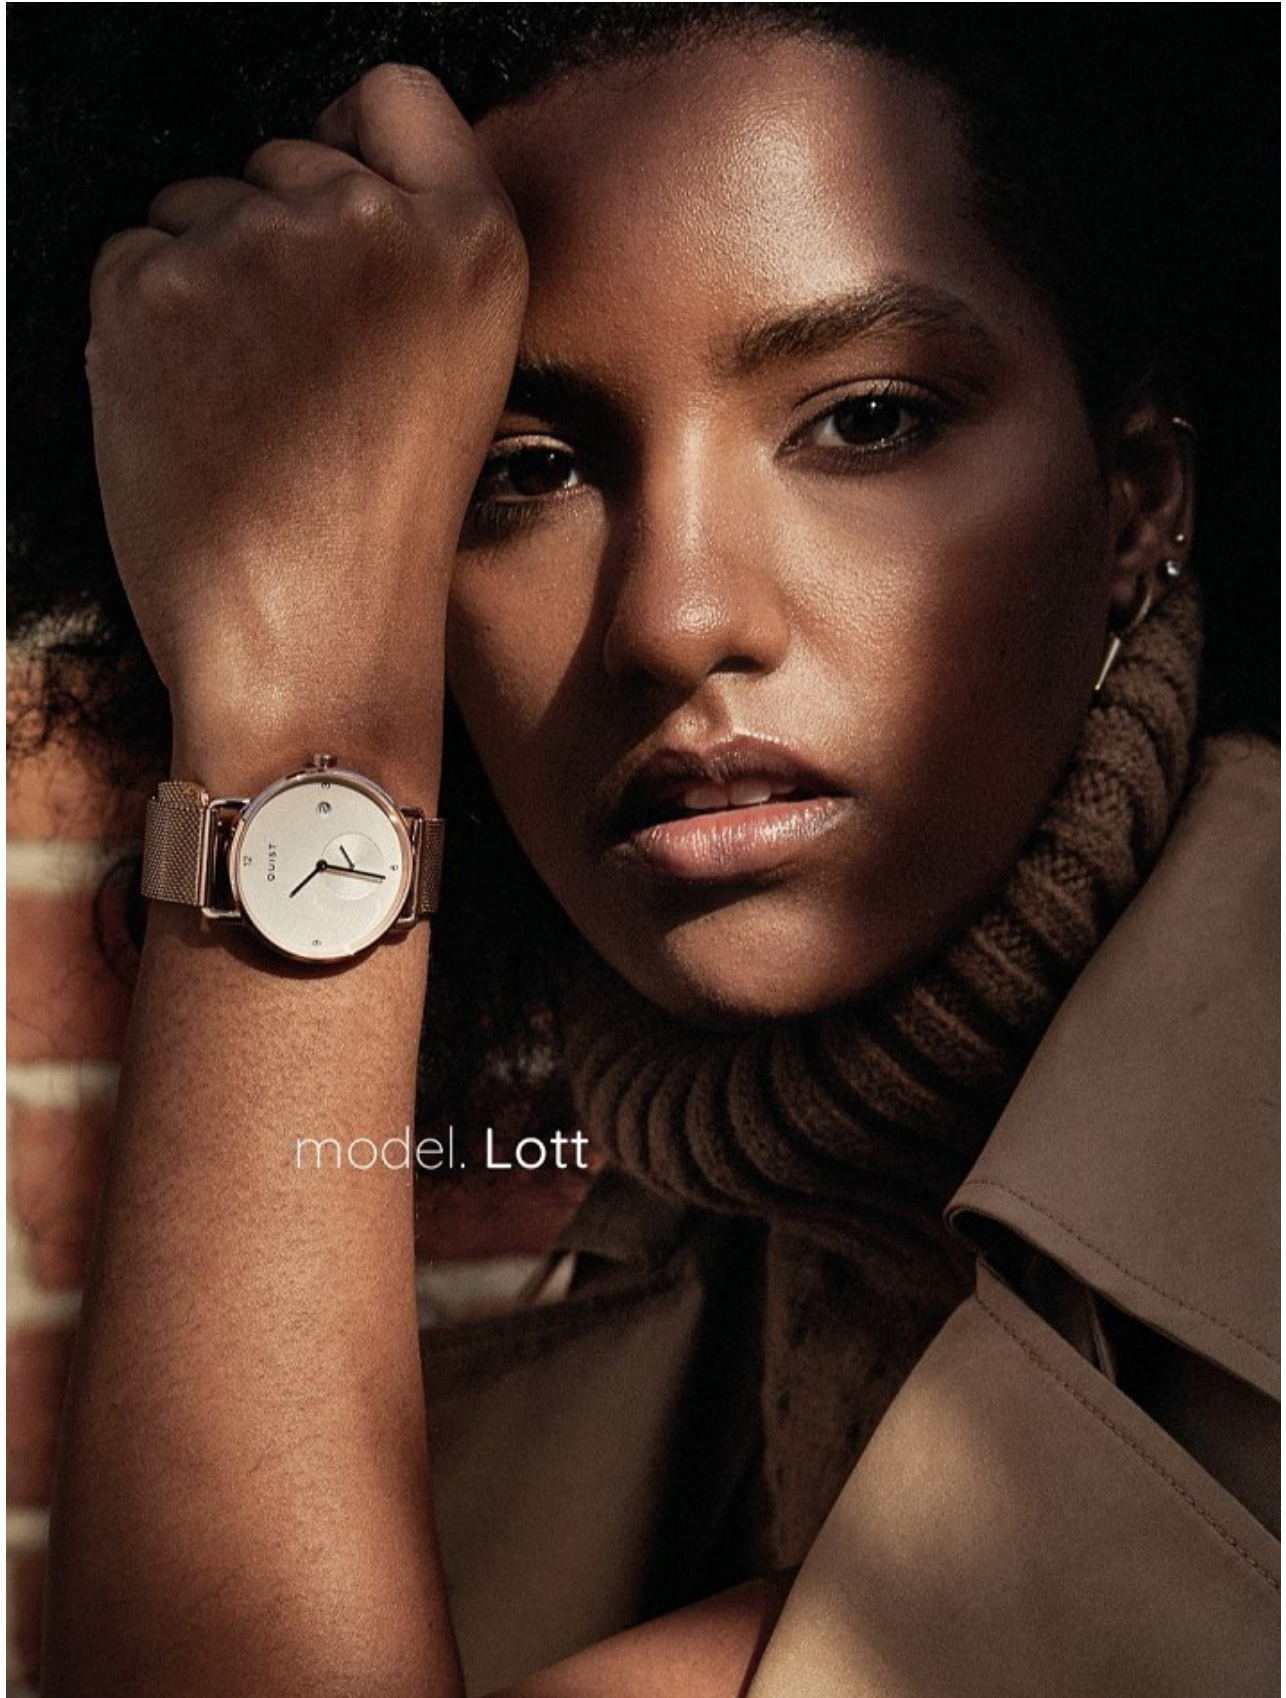

DJEMIME CHOCHI

BOSS MODELS

CAPE TOWN

model. Lott

DJEMIME CHOCHI

Height: 172cm Bust: 79cm Waist: 61cm Hips: 94cm Shoe: 6 UK Hair: Brown Eyes: Brown