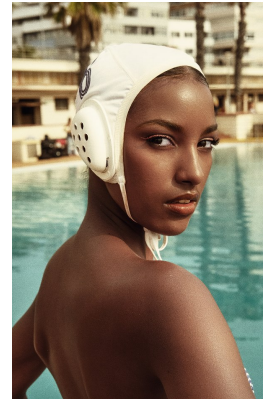

# BOSS MODELS

CAPE TOWN

DJEMIME CHOCHI

Height: 172cm Bust: 79cm Waist: 61cm Hips: 94cm Shoe: 6 UK Hair: Brown Eyes: Brown