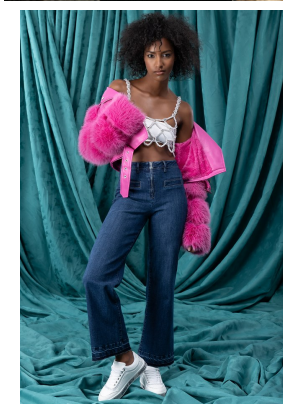

# BOSS MODELS

CAPE TOWN

DJEMIME CHOCHI

Height: 172cm Bust: 79cm Waist: 61cm Hips: 94cm Shoe: 6 UK Hair: Brown Eyes: Brown