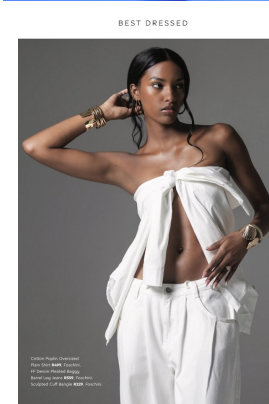

# BOSS MODELS

CAPE TOWN

DJEMIME CHOCHI

Height: 172cm Bust: 79cm Waist: 61cm Hips: 94cm Shoe: 6 UK Hair: Brown Eyes: Brown