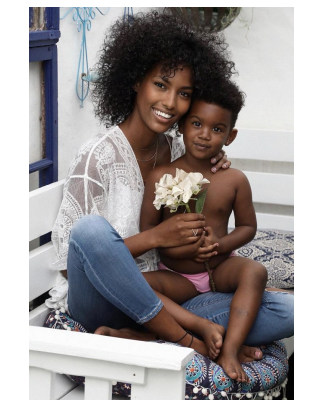

# BOSS MODELS

CAPE TOWN

DJEMIME CHOCHI

Height: 172cm Bust: 79cm Waist: 61cm Hips: 94cm Shoe: 6 UK Hair: Brown Eyes: Brown