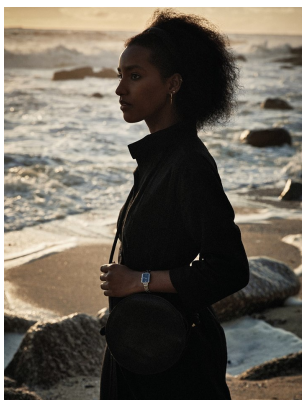

# BOSS MODELS

CAPE TOWN

DJEMIME CHOCHI

Height: 172cm Bust: 79cm Waist: 61cm Hips: 94cm Shoe: 6 UK Hair: Brown Eyes: Brown