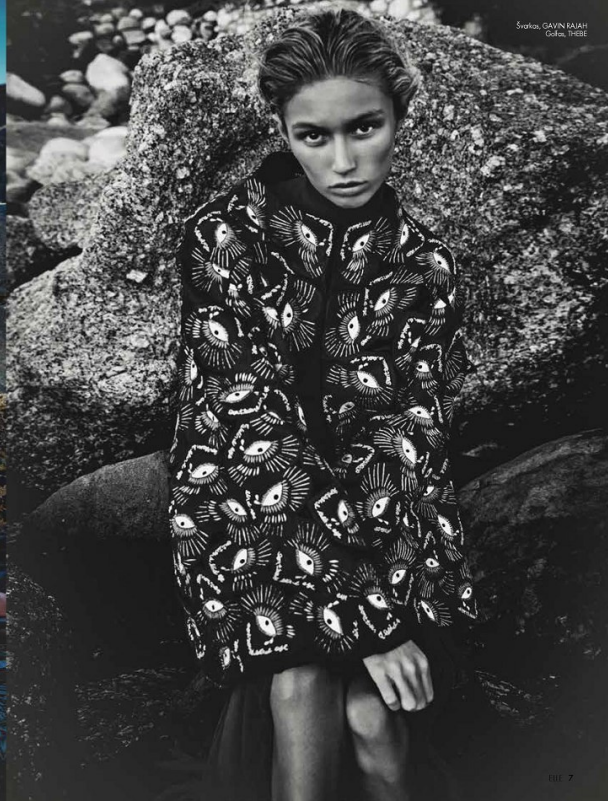

BOSS MODELS

CAPE TOWN

CHELSEY-JADE HURTER

Height: 178cm Bust: 82cm Waist: 62cm Hips: 88cm Shoe: 6.5 UK Hair: Blonde Eyes: Brown