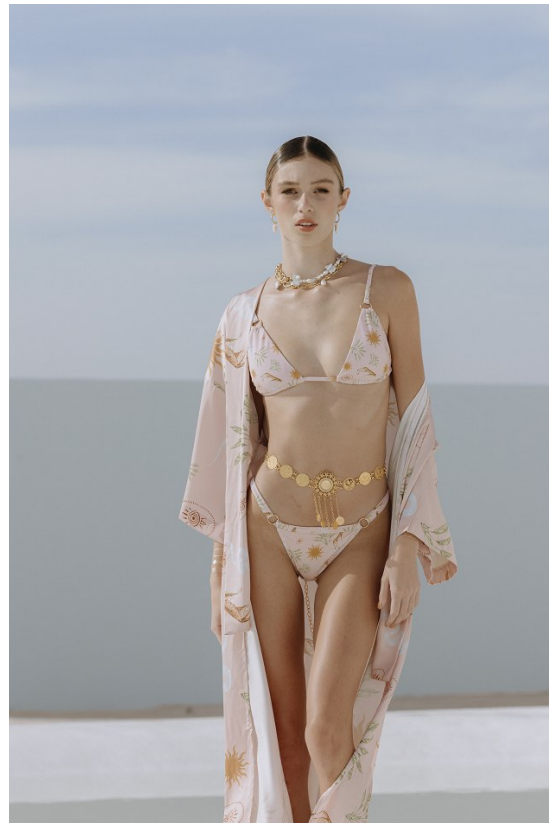

BOSS MODELS

CAPE TOWN

CHELSEY-JADE HURTER

Height: 178cm Bust: 82cm Waist: 62cm Hips: 88cm Shoe: 6.5 UK Hair: Blonde Eyes: Brown

BOSS MODELS

CAPE TOWN

CHELSEY-JADE HURTER

Height: 178cm Bust: 82cm Waist: 62cm Hips: 88cm Shoe: 6.5 UK Hair: Blonde Eyes: Brown