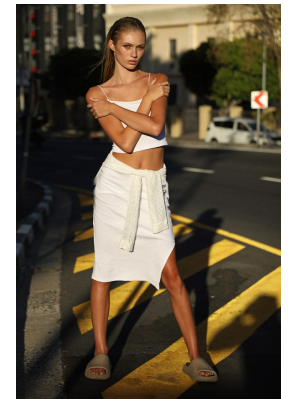

BOSS MODELS

CAPE TOWN

CHELSEY-JADE HURTER

Height: 178cm Bust: 81cm Waist: 65cm Hips: 88cm Shoe: 6.5 UK Hair: Blonde Eyes: Brown