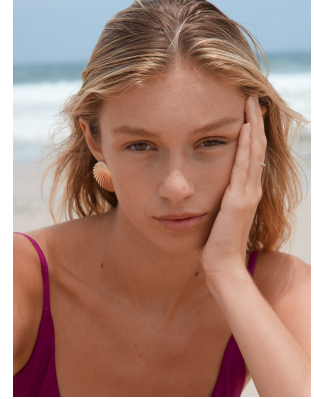

BOSS MODELS

CAPE TOWN

CHELSEY-JADE HURTER

Height: 178cm Bust: 80cm Waist: 62cm Hips: 87cm Shoe: 6.5 UK Hair: Blonde Eyes: Brown

BOSS MODELS

CAPE TOWN

CHELSEY-JADE HURTER

Height: 178cm Bust: 80cm Waist: 62cm Hips: 87cm Shoe: 6.5 UK Hair: Blonde Eyes: Brown

BOSS MODELS

CAPE TOWN

CHELSEY-JADE HURTER

Height: 178cm Bust: 80cm Waist: 62cm Hips: 87cm Shoe: 6.5 UK Hair: Blonde Eyes: Brown