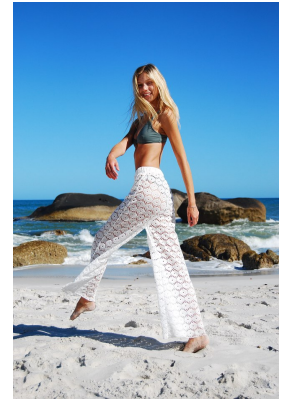

BOSS MODELS

CAPE TOWN

CHELSEY-JADE HURTER

Height: 178cm Bust: 80cm Waist: 62cm Hips: 87cm Shoe: 6.5 UK Hair: Blonde Eyes: Brown

BOSS MODELS

CAPE TOWN

CHELSEY-JADE HURTER

Height: 178cm Bust: 80cm Waist: 62cm Hips: 87cm Shoe: 6.5 UK Hair: Blonde Eyes: Brown

BOSS MODELS

CAPE TOWN

CHELSEY-JADE HURTER

Height: 178cm Bust: 80cm Waist: 62cm Hips: 87cm Shoe: 6.5 UK Hair: Blonde Eyes: Brown