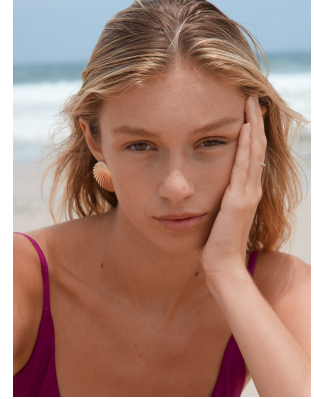

# BOSS MODELS

CAPE TOWN

## CHELSEY-JADE HURTER

Height: 178cm Bust: 81cm Waist: 65cm Hips: 88cm Shoe: 6.5 UK Hair: Blonde Eyes: Brown