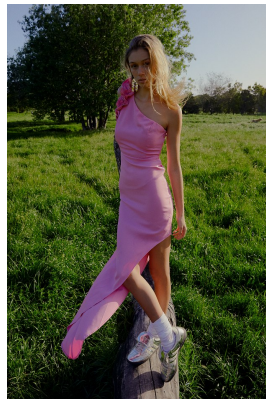

BOSS MODELS

CAPE TOWN

CHELSEY-JADE HURTER

Height: 178cm Bust: 80cm Waist: 62cm Hips: 87cm Shoe: 6.5 UK Hair: Blonde Eyes: Brown

BOSS MODELS

CAPE TOWN

CHELSEY-JADE HURTER

Height: 178cm Bust: 80cm Waist: 62cm Hips: 87cm Shoe: 6.5 UK Hair: Blonde Eyes: Brown

BOSS MODELS

CAPE TOWN

CHELSEY-JADE HURTER

Height: 178cm Bust: 80cm Waist: 62cm Hips: 87cm Shoe: 6.5 UK Hair: Blonde Eyes: Brown