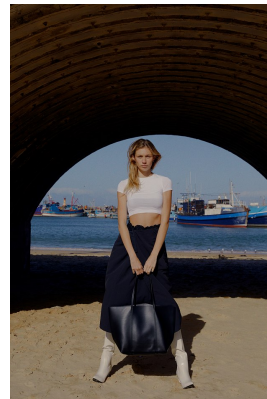

BOSS MODELS

CAPE TOWN

CHELSEY-JADE HURTER

Height: 178cm Bust: 80cm Waist: 62cm Hips: 87cm Shoe: 6.5 UK Hair: Blonde Eyes: Brown

BOSS MODELS

CAPE TOWN

CHELSEY-JADE HURTER

Height: 178cm Bust: 80cm Waist: 62cm Hips: 87cm Shoe: 6.5 UK Hair: Blonde Eyes: Brown

BOSS MODELS

CAPE TOWN

CHELSEY-JADE HURTER

Height: 178cm Bust: 80cm Waist: 62cm Hips: 87cm Shoe: 6.5 UK Hair: Blonde Eyes: Brown