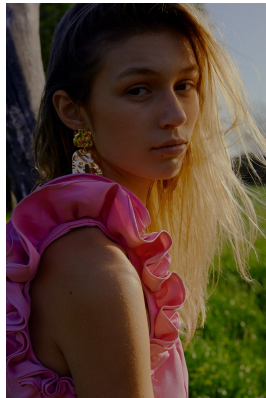

# BOSS MODELS

CAPE TOWN

## CHELSEY-JADE HURTER

Height: 178cm Bust: 81cm Waist: 65cm Hips: 88cm Shoe: 6.5 UK Hair: Blonde Eyes: Brown