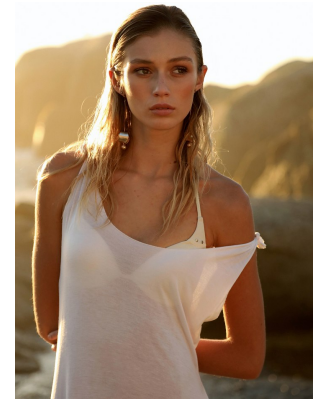

BOSS MODELS

CAPE TOWN

CHELSEY-JADE HURTER

Height: 178cm Bust: 80cm Waist: 62cm Hips: 87cm Shoe: 6.5 UK Hair: Blonde Eyes: Brown

BOSS MODELS

CAPE TOWN

CHELSEY-JADE HURTER

Height: 178cm Bust: 80cm Waist: 62cm Hips: 87cm Shoe: 6.5 UK Hair: Blonde Eyes: Brown

BOSS MODELS

CAPE TOWN

CHELSEY-JADE HURTER

Height: 178cm Bust: 80cm Waist: 62cm Hips: 87cm Shoe: 6.5 UK Hair: Blonde Eyes: Brown