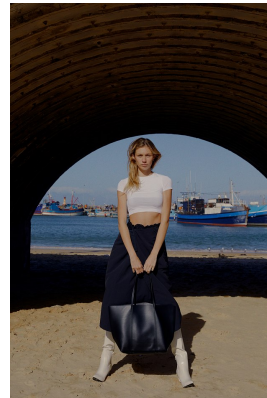

# BOSS MODELS

CAPE TOWN

## CHELSEY-JADE HURTER

Height: 178cm Bust: 81cm Waist: 65cm Hips: 88cm Shoe: 6.5 UK Hair: Blonde Eyes: Brown