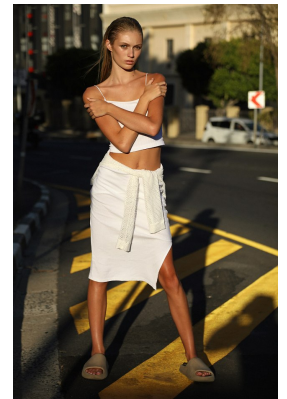

BOSS MODELS

CAPE TOWN

CHELSEY-JADE HURTER

Height: 178cm Bust: 82cm Waist: 62cm Hips: 88cm Shoe: 6.5 UK Hair: Blonde Eyes: Brown

BOSS MODELS

CAPE TOWN

CHELSEY-JADE HURTER

Height: 178cm Bust: 82cm Waist: 62cm Hips: 88cm Shoe: 6.5 UK Hair: Blonde Eyes: Brown

BOSS MODELS

CAPE TOWN

CHELSEY-JADE HURTER

Height: 178cm Bust: 82cm Waist: 62cm Hips: 88cm Shoe: 6.5 UK Hair: Blonde Eyes: Brown