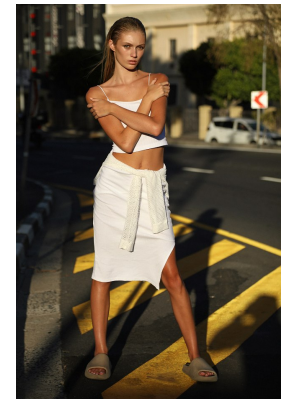

BOSS MODELS

CAPE TOWN

CHELSEY-JADE HURTER

Height: 178cm Bust: 80cm Waist: 62cm Hips: 87cm Shoe: 6.5 UK Hair: Blonde Eyes: Brown

BOSS MODELS

CAPE TOWN

CHELSEY-JADE HURTER

Height: 178cm Bust: 80cm Waist: 62cm Hips: 87cm Shoe: 6.5 UK Hair: Blonde Eyes: Brown

BOSS MODELS

CAPE TOWN

CHELSEY-JADE HURTER

Height: 178cm Bust: 80cm Waist: 62cm Hips: 87cm Shoe: 6.5 UK Hair: Blonde Eyes: Brown