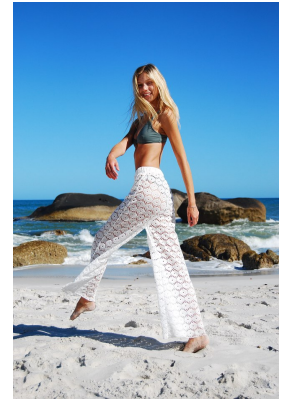

# BOSS MODELS

CAPE TOWN

## CHELSEY-JADE HURTER

Height: 178cm Bust: 81cm Waist: 65cm Hips: 88cm Shoe: 6.5 UK Hair: Blonde Eyes: Brown