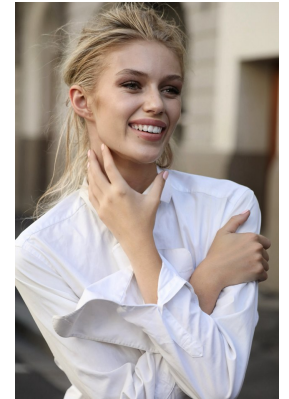

BOSS MODELS

CAPE TOWN

CHELSEY-JADE HURTER

Height: 178cm Bust: 82cm Waist: 62cm Hips: 88cm Shoe: 6.5 UK Hair: Blonde Eyes: Brown

BOSS MODELS

CAPE TOWN

CHELSEY-JADE HURTER

Height: 178cm Bust: 82cm Waist: 62cm Hips: 88cm Shoe: 6.5 UK Hair: Blonde Eyes: Brown

BOSS MODELS

CAPE TOWN

CHELSEY-JADE HURTER

Height: 178cm Bust: 82cm Waist: 62cm Hips: 88cm Shoe: 6.5 UK Hair: Blonde Eyes: Brown