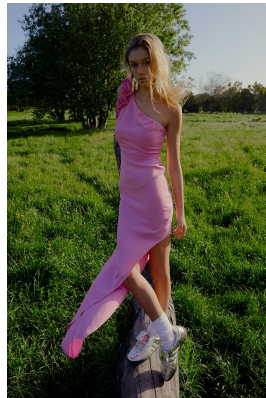

# BOSS MODELS

CAPE TOWN

## CHELSEY-JADE HURTER

Height: 178cm Bust: 81cm Waist: 65cm Hips: 88cm Shoe: 6.5 UK Hair: Blonde Eyes: Brown