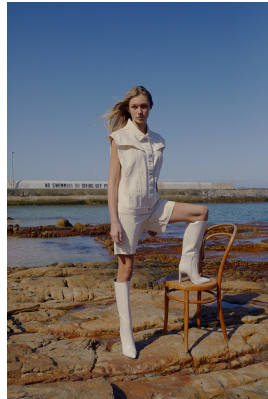

BOSS MODELS

CAPE TOWN

CHELSEY-JADE HURTER

Height: 178cm Bust: 82cm Waist: 62cm Hips: 88cm Shoe: 6.5 UK Hair: Blonde Eyes: Brown

BOSS MODELS

CAPE TOWN

CHELSEY-JADE HURTER

Height: 178cm Bust: 82cm Waist: 62cm Hips: 88cm Shoe: 6.5 UK Hair: Blonde Eyes: Brown

BOSS MODELS

CAPE TOWN

CHELSEY-JADE HURTER

Height: 178cm Bust: 82cm Waist: 62cm Hips: 88cm Shoe: 6.5 UK Hair: Blonde Eyes: Brown