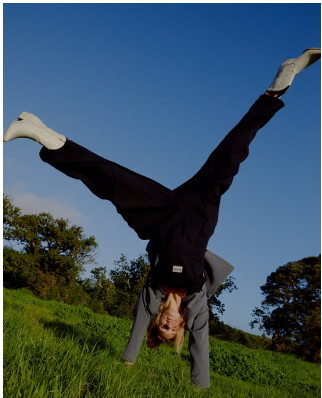

BOSS MODELS

CAPE TOWN

CHELSEY-JADE HURTER

Height: 178cm Bust: 82cm Waist: 62cm Hips: 88cm Shoe: 6.5 UK Hair: Blonde Eyes: Brown

BOSS MODELS

CAPE TOWN

CHELSEY-JADE HURTER

Height: 178cm Bust: 82cm Waist: 62cm Hips: 88cm Shoe: 6.5 UK Hair: Blonde Eyes: Brown

BOSS MODELS

CAPE TOWN

CHELSEY-JADE HURTER

Height: 178cm Bust: 82cm Waist: 62cm Hips: 88cm Shoe: 6.5 UK Hair: Blonde Eyes: Brown