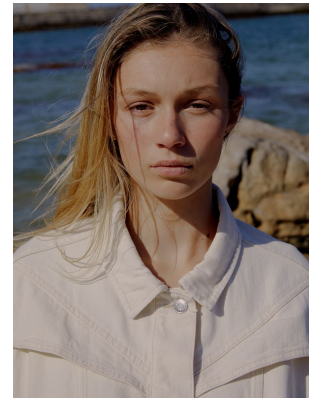

BOSS MODELS

CAPE TOWN

CHELSEY-JADE HURTER

Height: 178cm Bust: 82cm Waist: 62cm Hips: 88cm Shoe: 6.5 UK Hair: Blonde Eyes: Brown

BOSS MODELS

CAPE TOWN

CHELSEY-JADE HURTER

Height: 178cm Bust: 82cm Waist: 62cm Hips: 88cm Shoe: 6.5 UK Hair: Blonde Eyes: Brown

BOSS MODELS

CAPE TOWN

CHELSEY-JADE HURTER

Height: 178cm Bust: 82cm Waist: 62cm Hips: 88cm Shoe: 6.5 UK Hair: Blonde Eyes: Brown