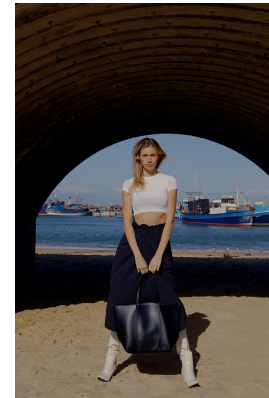

BOSS MODELS

CAPE TOWN

CHELSEY-JADE HURTER

Height: 178cm Bust: 82cm Waist: 62cm Hips: 88cm Shoe: 6.5 UK Hair: Blonde Eyes: Brown

BOSS MODELS

CAPE TOWN

CHELSEY-JADE HURTER

Height: 178cm Bust: 82cm Waist: 62cm Hips: 88cm Shoe: 6.5 UK Hair: Blonde Eyes: Brown

BOSS MODELS

CAPE TOWN

CHELSEY-JADE HURTER

Height: 178cm Bust: 82cm Waist: 62cm Hips: 88cm Shoe: 6.5 UK Hair: Blonde Eyes: Brown