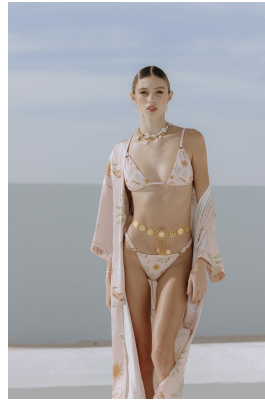

BOSS MODELS

CAPE TOWN

CHELSEY-JADE HURTER

Height: 178cm Bust: 82cm Waist: 62cm Hips: 88cm Shoe: 6.5 UK Hair: Blonde Eyes: Brown

BOSS MODELS

CAPE TOWN

CHELSEY-JADE HURTER

Height: 178cm Bust: 82cm Waist: 62cm Hips: 88cm Shoe: 6.5 UK Hair: Blonde Eyes: Brown

BOSS MODELS

CAPE TOWN

CHELSEY-JADE HURTER

Height: 178cm Bust: 82cm Waist: 62cm Hips: 88cm Shoe: 6.5 UK Hair: Blonde Eyes: Brown