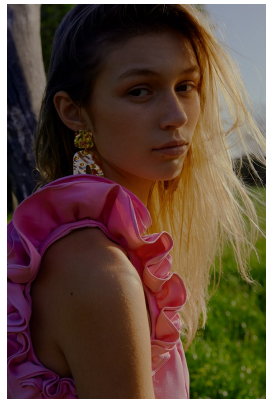

BOSS MODELS

CAPE TOWN

CHELSEY-JADE HURTER

Height: 178cm Bust: 82cm Waist: 62cm Hips: 88cm Shoe: 6.5 UK Hair: Blonde Eyes: Brown

BOSS MODELS

CAPE TOWN

CHELSEY-JADE HURTER

Height: 178cm Bust: 82cm Waist: 62cm Hips: 88cm Shoe: 6.5 UK Hair: Blonde Eyes: Brown

BOSS MODELS

CAPE TOWN

CHELSEY-JADE HURTER

Height: 178cm Bust: 82cm Waist: 62cm Hips: 88cm Shoe: 6.5 UK Hair: Blonde Eyes: Brown