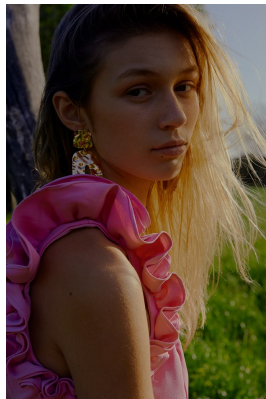

BOSS MODELS

CAPE TOWN

CHELSEY-JADE HURTER

Height: 178cm Bust: 80cm Waist: 62cm Hips: 87cm Shoe: 6.5 UK Hair: Blonde Eyes: Brown

BOSS MODELS

CAPE TOWN

CHELSEY-JADE HURTER

Height: 178cm Bust: 80cm Waist: 62cm Hips: 87cm Shoe: 6.5 UK Hair: Blonde Eyes: Brown

BOSS MODELS

CAPE TOWN

CHELSEY-JADE HURTER

Height: 178cm Bust: 80cm Waist: 62cm Hips: 87cm Shoe: 6.5 UK Hair: Blonde Eyes: Brown