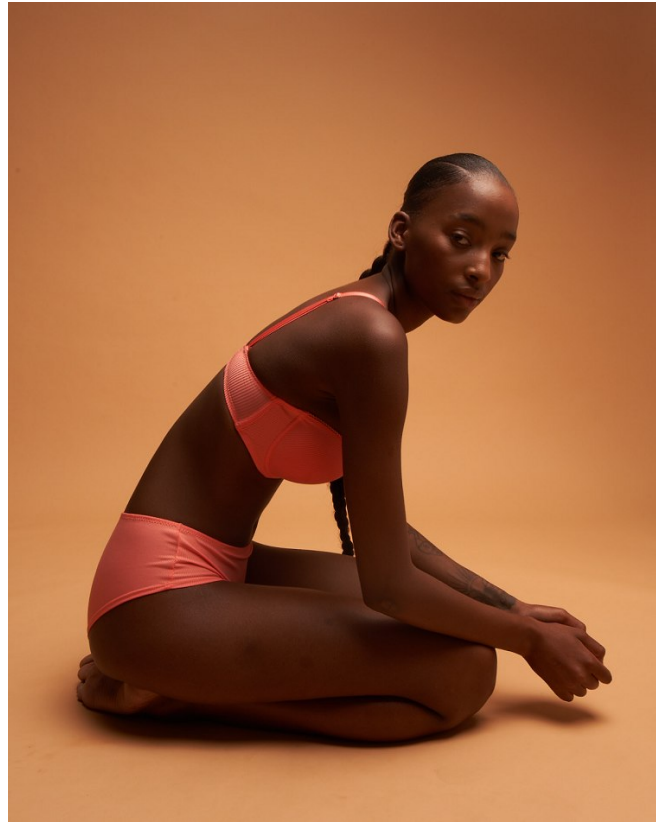

BOSS MODELS

CAPE TOWN

TSHEPANG TAU

Height: 177cm Bust: 82cm Waist: 60cm Hips: 97cm Shoe: 6 UK Hair: Black Eyes: Brown

BOSS MODELS

CAPE TOWN

TSHEPANG TAU

Height: 177cm Bust: 82cm Waist: 60cm Hips: 97cm Shoe: 6 UK Hair: Black Eyes: Brown