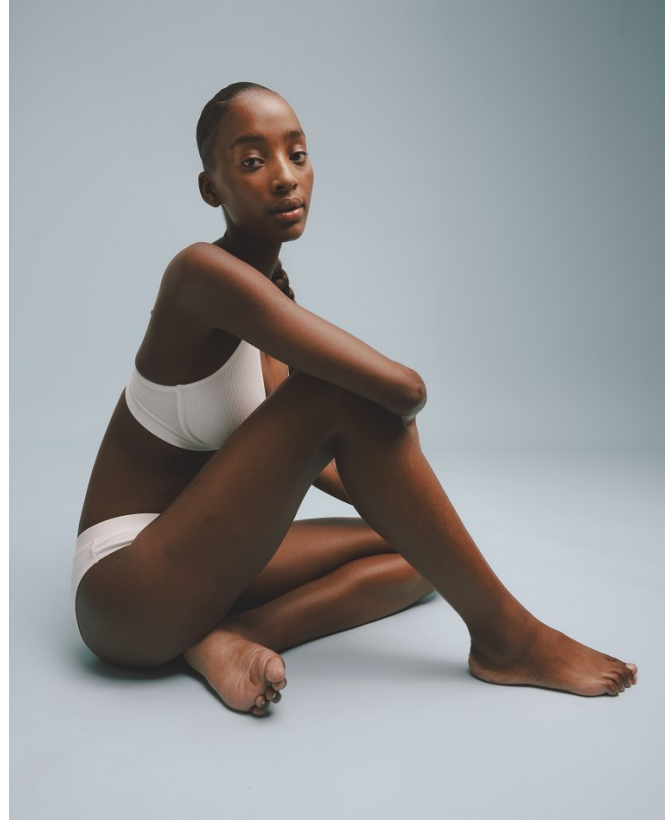

BOSS MODELS

CAPE TOWN

TSHEPANG TAU

Height: 177cm Bust: 82cm Waist: 60cm Hips: 97cm Shoe: 6 UK Hair: Black Eyes: Brown

BOSS MODELS

CAPE TOWN

TSHEPANG TAU

Height: 177cm Bust: 82cm Waist: 60cm Hips: 97cm Shoe: 6 UK Hair: Black Eyes: Brown