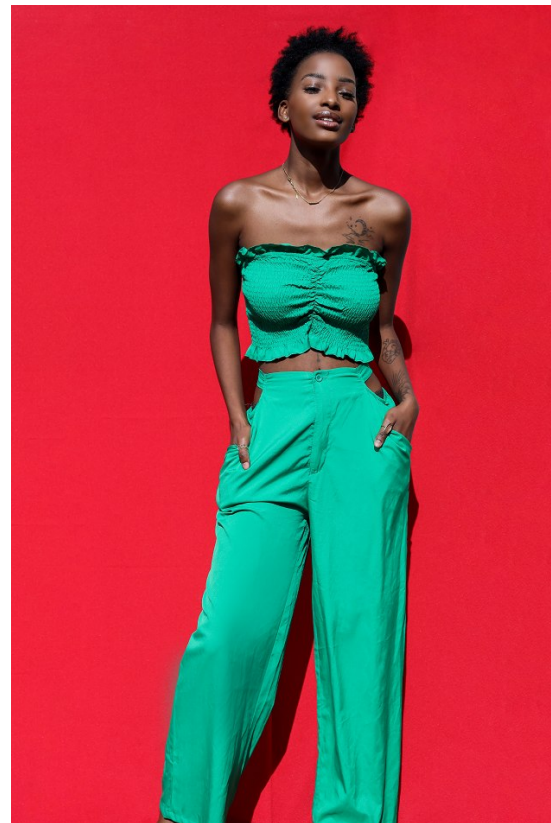

BOSS MODELS

CAPE TOWN

TSHEPANG TAU

Height: 177cm Bust: 82cm Waist: 60cm Hips: 97cm Shoe: 6 UK Hair: Black Eyes: Brown

BOSS MODELS

CAPE TOWN

TSHEPANG TAU

Height: 177cm Bust: 82cm Waist: 60cm Hips: 97cm Shoe: 6 UK Hair: Black Eyes: Brown