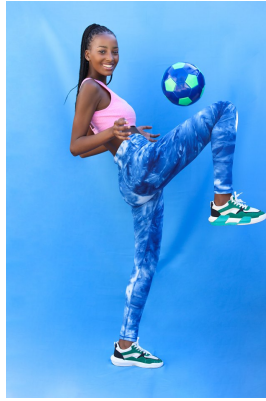

BOSS MODELS

CAPE TOWN

TSHEPANG TAU

Height: 177cm Bust: 82cm Waist: 60cm Hips: 97cm Shoe: 6 UK Hair: Black Eyes: Brown

BOSS MODELS

CAPE TOWN

TSHEPANG TAU

Height: 177cm Bust: 82cm Waist: 60cm Hips: 97cm Shoe: 6 UK Hair: Black Eyes: Brown