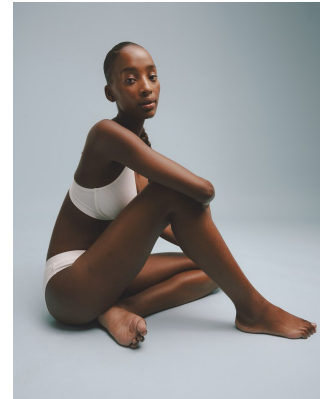

BOSS MODELS

CAPE TOWN

TSHEPANG TAU

Height: 177cm Bust: 82cm Waist: 60cm Hips: 97cm Shoe: 6 UK Hair: Black Eyes: Brown

BOSS MODELS

CAPE TOWN

TSHEPANG TAU

Height: 177cm Bust: 82cm Waist: 60cm Hips: 97cm Shoe: 6 UK Hair: Black Eyes: Brown