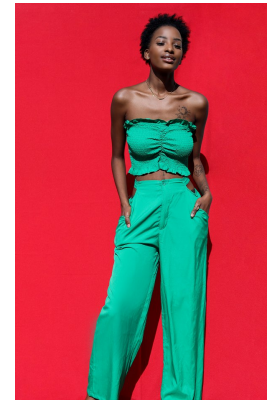

BOSS MODELS

CAPE TOWN

TSHEPANG TAU

Height: 177cm Bust: 82cm Waist: 60cm Hips: 97cm Shoe: 6 UK Hair: Black Eyes: Brown

BOSS MODELS

CAPE TOWN

TSHEPANG TAU

Height: 177cm Bust: 82cm Waist: 60cm Hips: 97cm Shoe: 6 UK Hair: Black Eyes: Brown