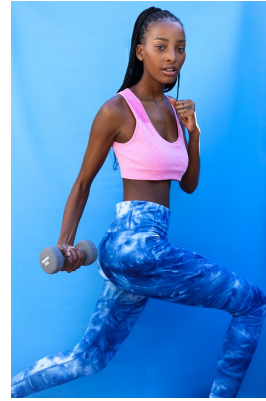

BOSS MODELS

CAPE TOWN

TSHEPANG TAU

Height: 177cm Bust: 82cm Waist: 60cm Hips: 97cm Shoe: 6 UK Hair: Black Eyes: Brown

BOSS MODELS

CAPE TOWN

TSHEPANG TAU

Height: 177cm Bust: 82cm Waist: 60cm Hips: 97cm Shoe: 6 UK Hair: Black Eyes: Brown