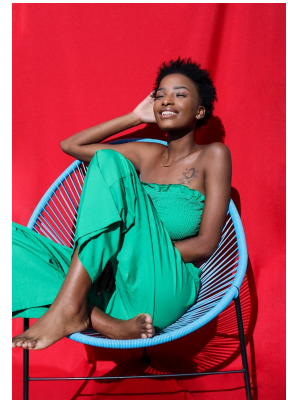

BOSS MODELS

CAPE TOWN

TSHEPANG TAU

Height: 177cm Bust: 82cm Waist: 60cm Hips: 97cm Shoe: 6 UK Hair: Black Eyes: Brown

BOSS MODELS

CAPE TOWN

TSHEPANG TAU

Height: 177cm Bust: 82cm Waist: 60cm Hips: 97cm Shoe: 6 UK Hair: Black Eyes: Brown