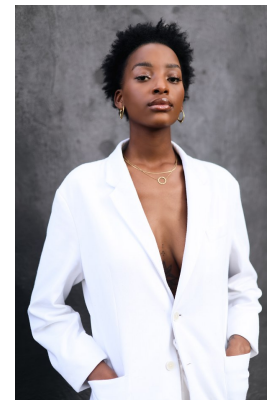

BOSS MODELS

CAPE TOWN

TSHEPANG TAU

Height: 177cm Bust: 82cm Waist: 60cm Hips: 97cm Shoe: 6 UK Hair: Black Eyes: Brown

BOSS MODELS

CAPE TOWN

TSHEPANG TAU

Height: 177cm Bust: 82cm Waist: 60cm Hips: 97cm Shoe: 6 UK Hair: Black Eyes: Brown