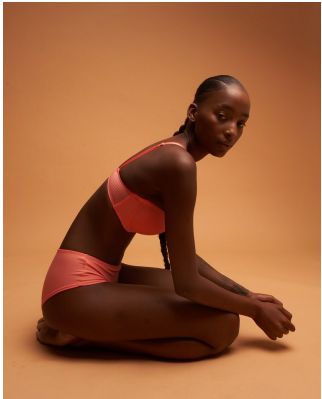

BOSS MODELS

CAPE TOWN

TSHEPANG TAU

Height: 177cm Bust: 82cm Waist: 60cm Hips: 97cm Shoe: 6 UK Hair: Black Eyes: Brown

BOSS MODELS

CAPE TOWN

TSHEPANG TAU

Height: 177cm Bust: 82cm Waist: 60cm Hips: 97cm Shoe: 6 UK Hair: Black Eyes: Brown