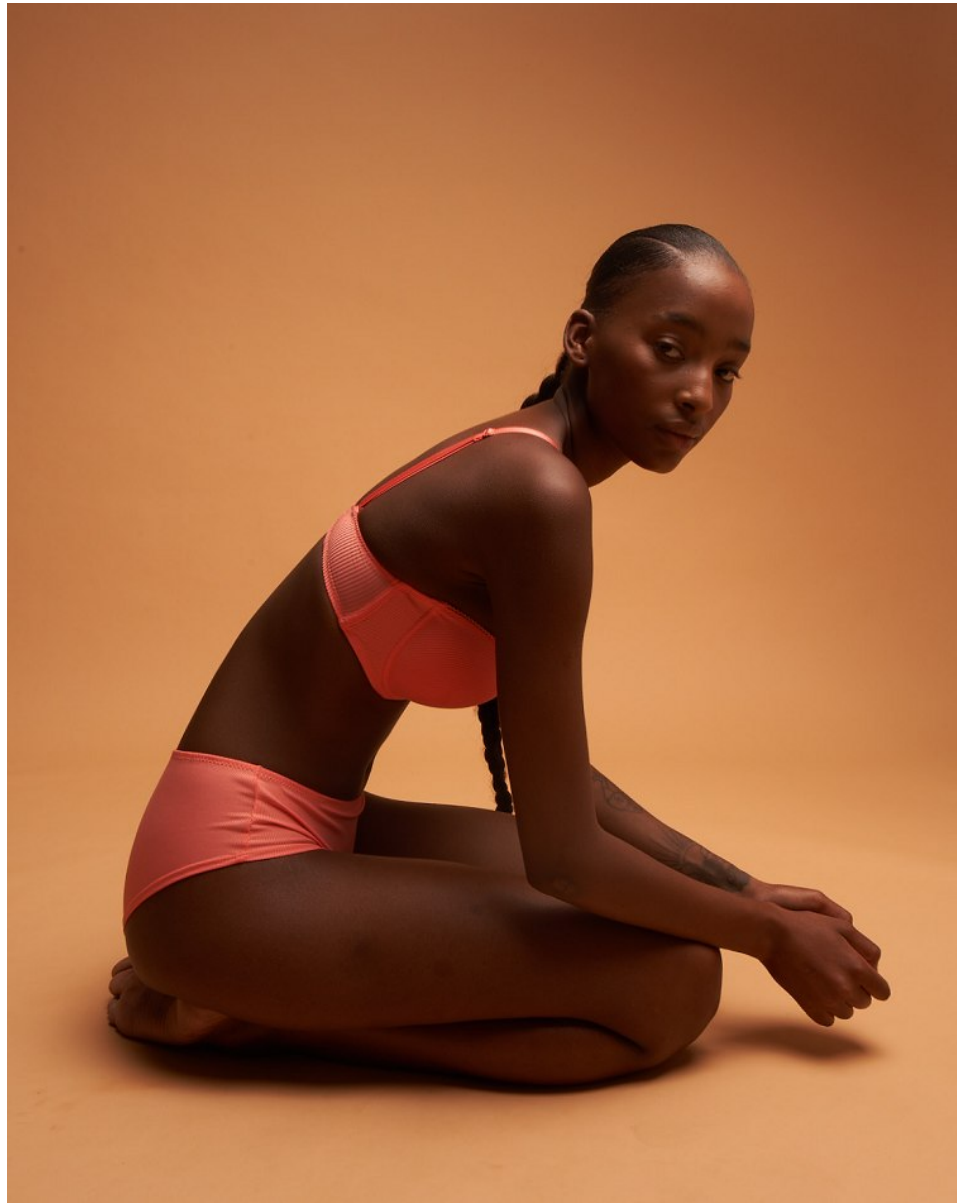

# BOSS MODELS

CAPE TOWN

TSHEPANG TAU

Height: 177cm Bust: 82cm Waist: 60cm Hips: 97cm Shoe: 6 UK Hair: Black Eyes: Brown

# BOSS MODELS

CAPE TOWN