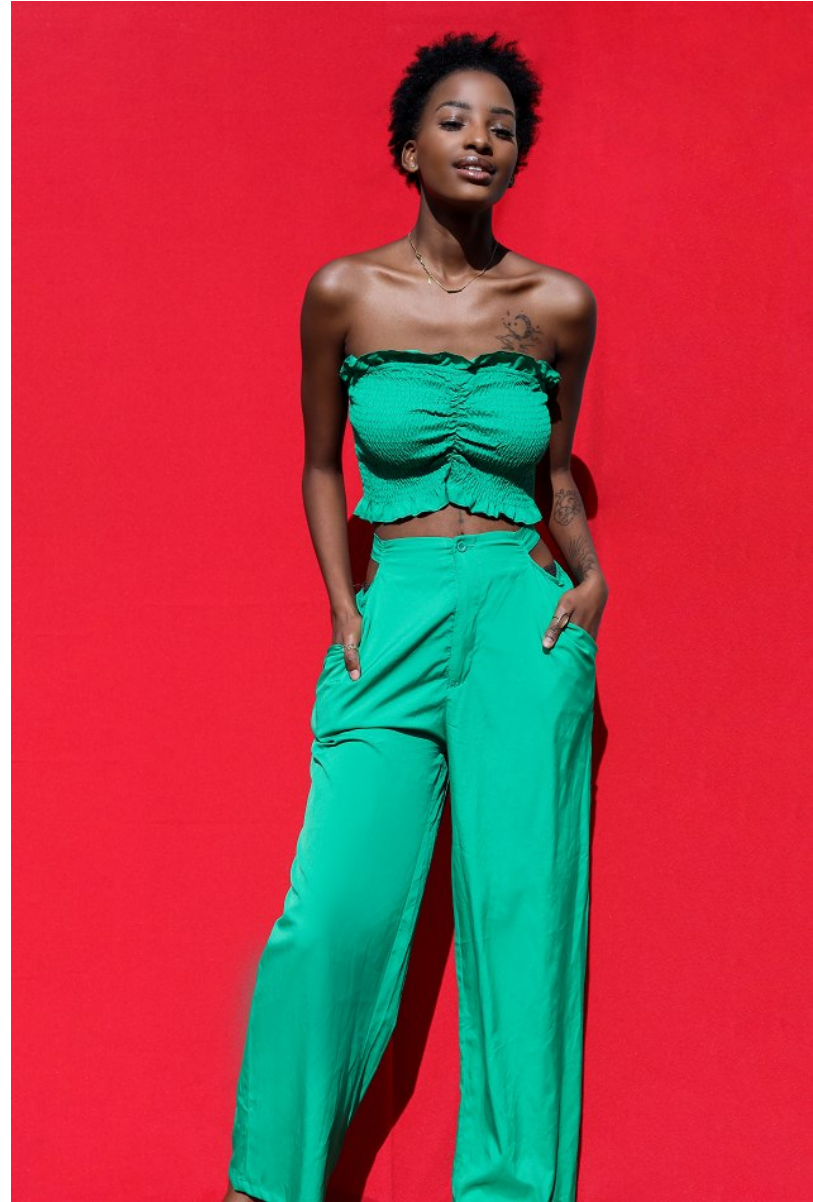

BOSS MODELS

CAPE TOWN

TSHEPANG TAU

Height: 177cm Bust: 82cm Waist: 60cm Hips: 97cm Shoe: 6 UK Hair: Black Eyes: Brown