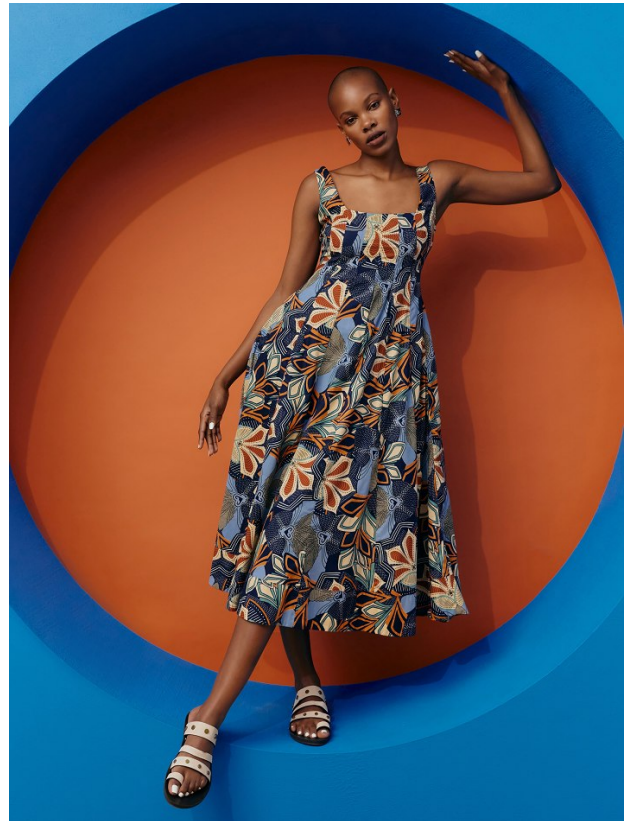

BOSS MODELS

CAPE TOWN

SINDISWA MASINGA

Height: 174cm Bust: 82cm Waist: 65cm Hips: 101cm Shoe: 6 UK Hair: Black Eyes: Brown

BOSS MODELS

CAPE TOWN

SINDISWA MASINGA

Height: 174cm Bust: 82cm Waist: 65cm Hips: 101cm Shoe: 6 UK Hair: Black Eyes: Brown