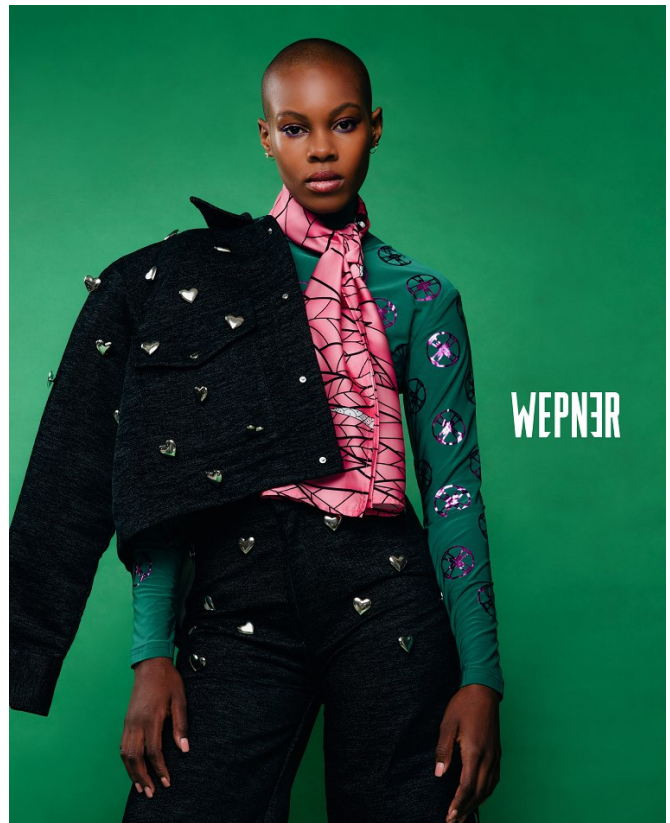

BOSS MODELS

CAPE TOWN

SINDISWA MASINGA

Height: 174cm Bust: 82cm Waist: 65cm Hips: 101cm Shoe: 6 UK Hair: Black Eyes: Brown

BOSS MODELS

CAPE TOWN

SINDISWA MASINGA

Height: 174cm Bust: 82cm Waist: 65cm Hips: 101cm Shoe: 6 UK Hair: Black Eyes: Brown