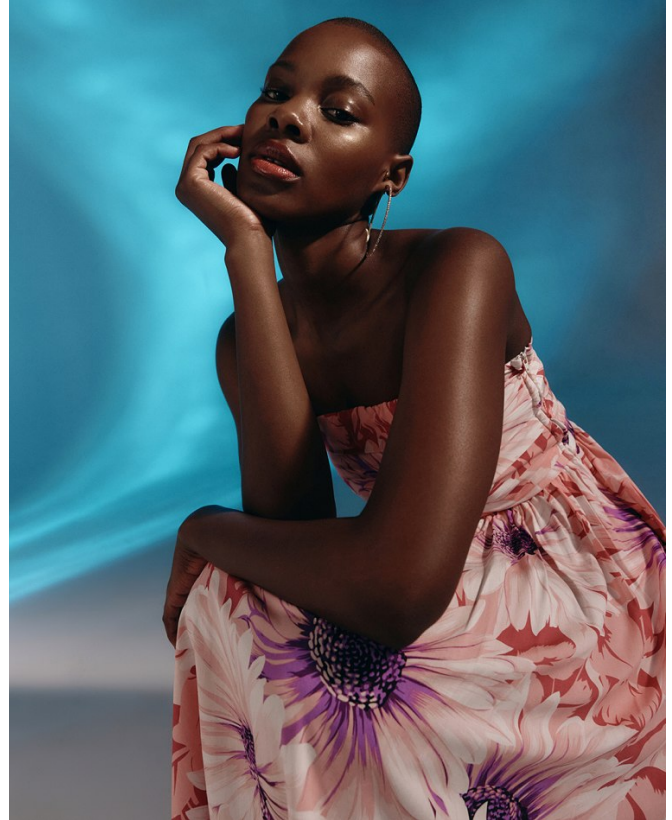

BOSS MODELS

CAPE TOWN

SINDISWA MASINGA

Height: 174cm Bust: 82cm Waist: 65cm Hips: 101cm Shoe: 6 UK Hair: Black Eyes: Brown

BOSS MODELS

CAPE TOWN

SINDISWA MASINGA

Height: 174cm Bust: 82cm Waist: 65cm Hips: 101cm Shoe: 6 UK Hair: Black Eyes: Brown