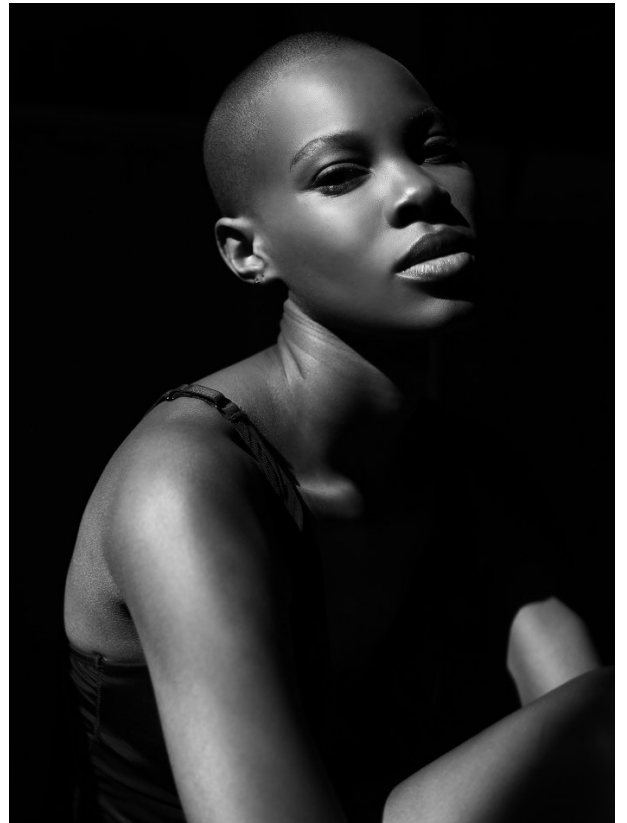

BOSS MODELS

CAPE TOWN

SINDISWA MASINGA

Height: 174cm Bust: 82cm Waist: 65cm Hips: 101cm Shoe: 6 UK Hair: Black Eyes: Brown

BOSS MODELS

CAPE TOWN

SINDISWA MASINGA

Height: 174cm Bust: 82cm Waist: 65cm Hips: 101cm Shoe: 6 UK Hair: Black Eyes: Brown