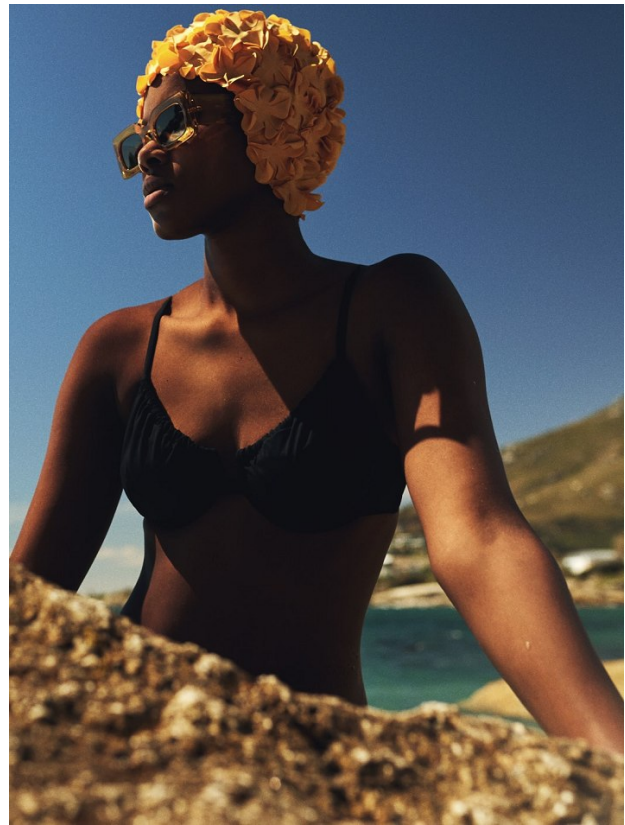

BOSS MODELS

CAPE TOWN

SINDISWA MASINGA

Height: 174cm Bust: 82cm Waist: 65cm Hips: 101cm Shoe: 6 UK Hair: Black Eyes: Brown

BOSS MODELS

CAPE TOWN

SINDISWA MASINGA

Height: 174cm Bust: 82cm Waist: 65cm Hips: 101cm Shoe: 6 UK Hair: Black Eyes: Brown