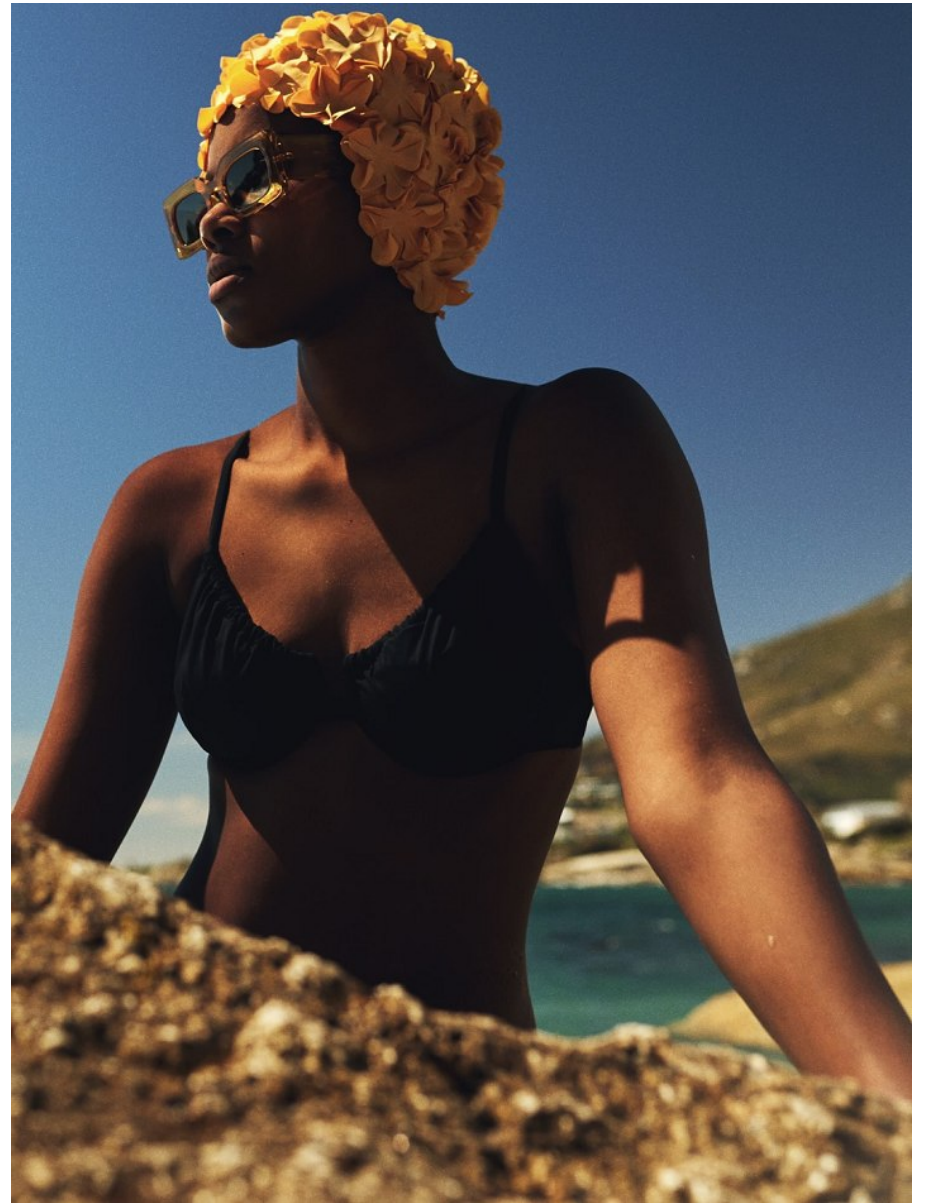

BOSS MODELS

CAPE TOWN

Height: 174cm Bust: 82cm Waist: 65cm Hips: 101cm Shoe: 6 UK Hair: Black Eyes: Brown