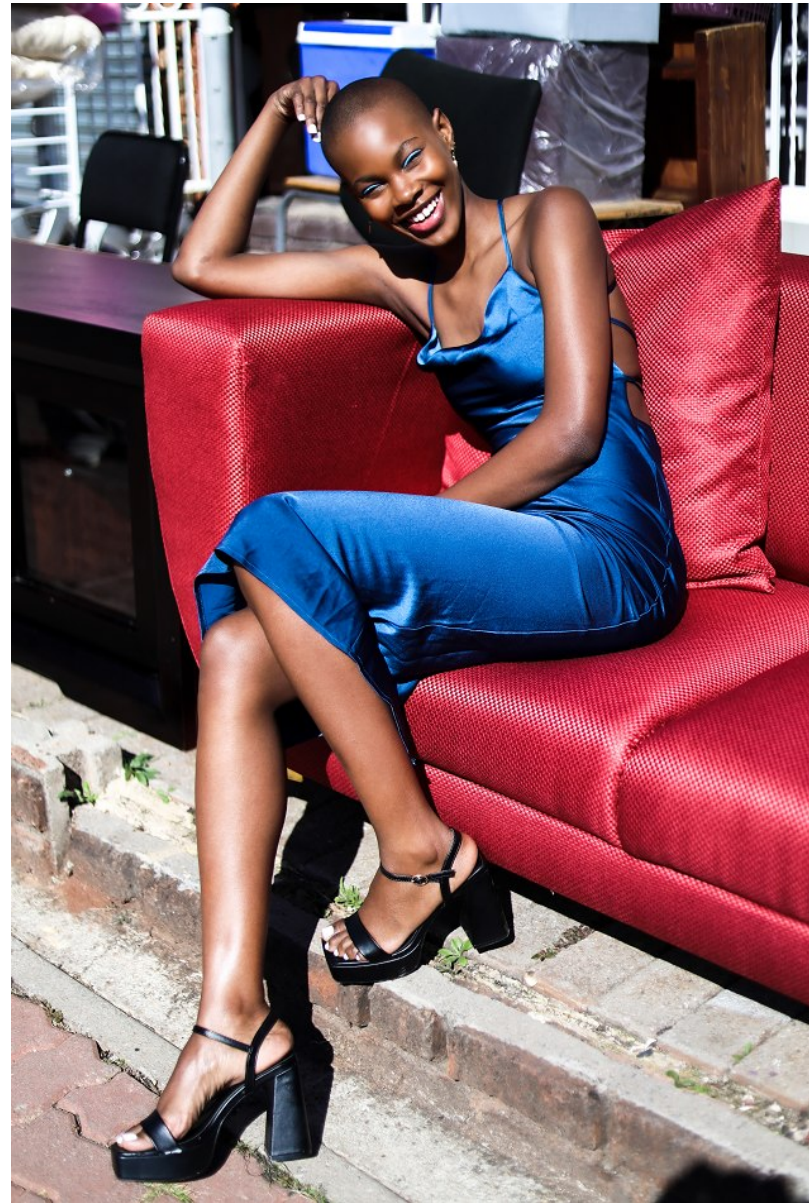

BOSS MODELS

CAPE TOWN

Height: 174cm Bust: 82cm Waist: 65cm Hips: 101cm Shoe: 6 UK Hair: Black Eyes: Brown