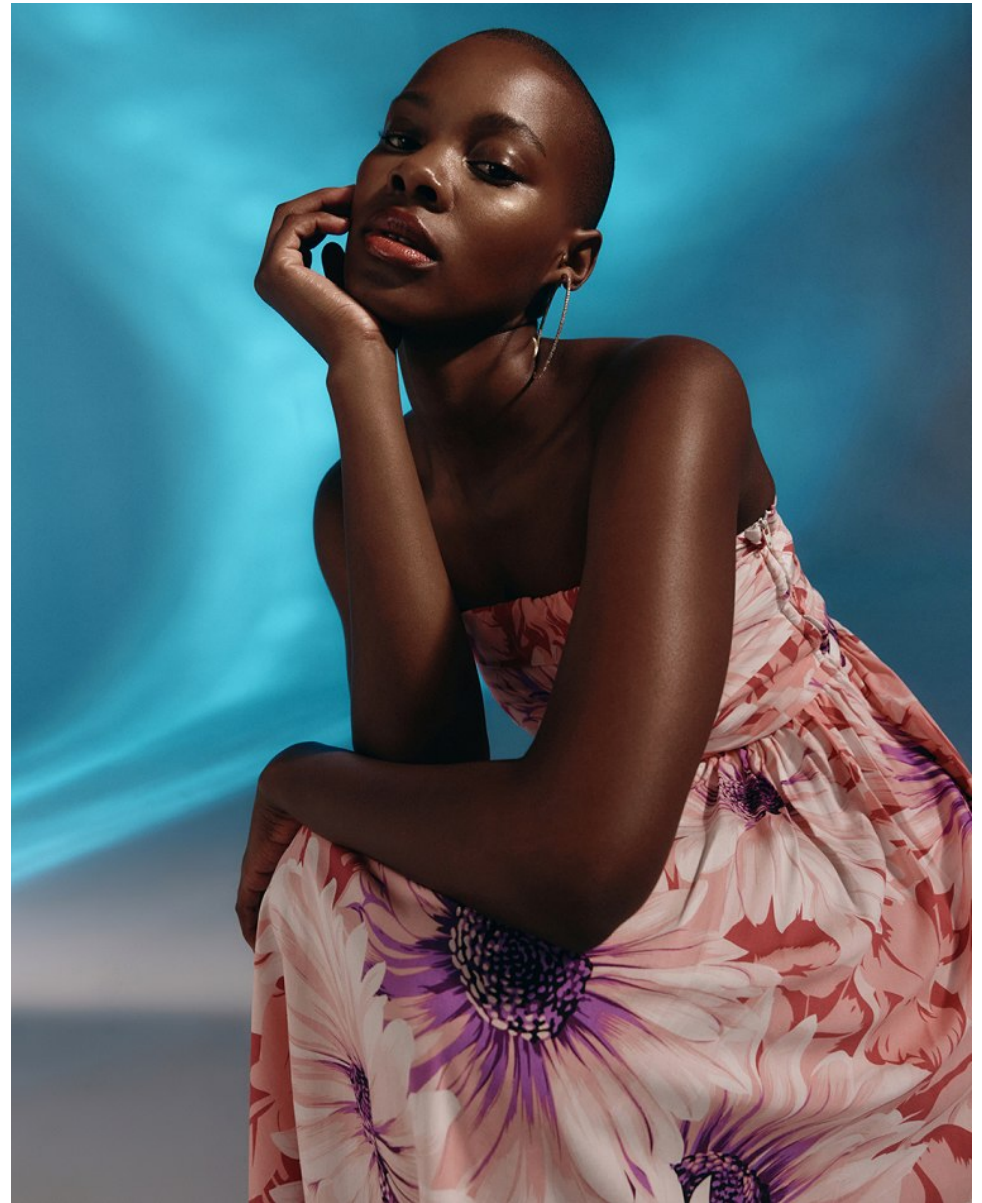

BOSS MODELS

CAPE TOWN

Height: 174cm Bust: 82cm Waist: 65cm Hips: 101cm Shoe: 6 UK Hair: Black Eyes: Brown