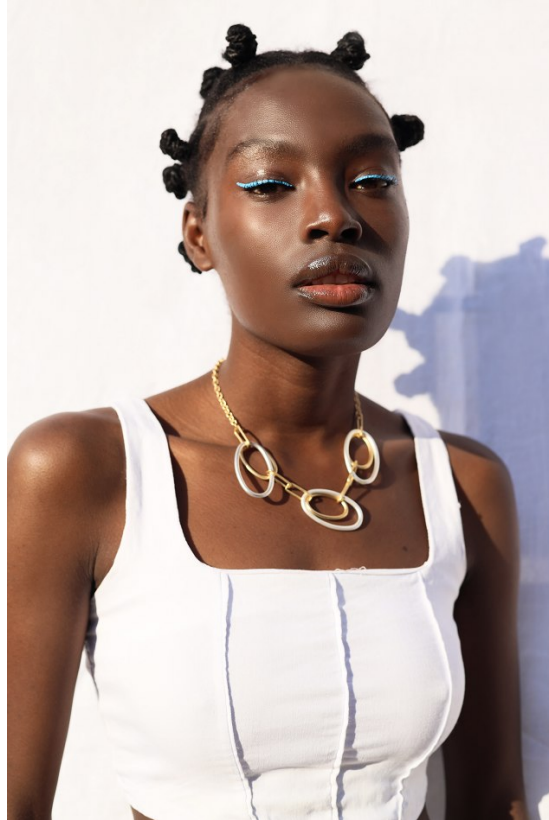

# BOSS MODELS

CAPE TOWN

LEANATTE NDLOVU

Height: 170cm Bust: 76cm Waist: 60cm Hips: 89cm Shoe: 6 UK Hair: Dark Black Eyes: Dark Brown