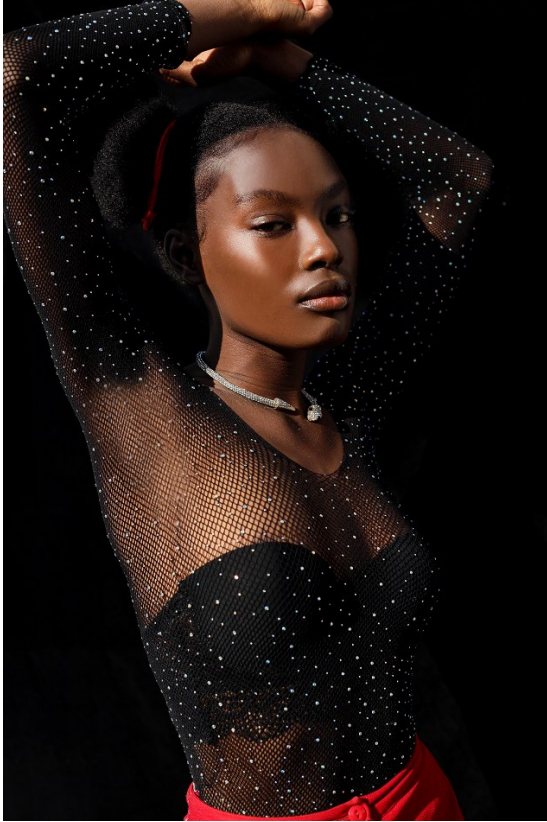

LEANATTE NDLOVU

BOSS MODELS

CAPE TOWN

Height: 170cm Bust: 76cm Waist: 60cm Hips: 89cm Shoe: 6 UK Hair: Dark Black Eyes: Dark Brown