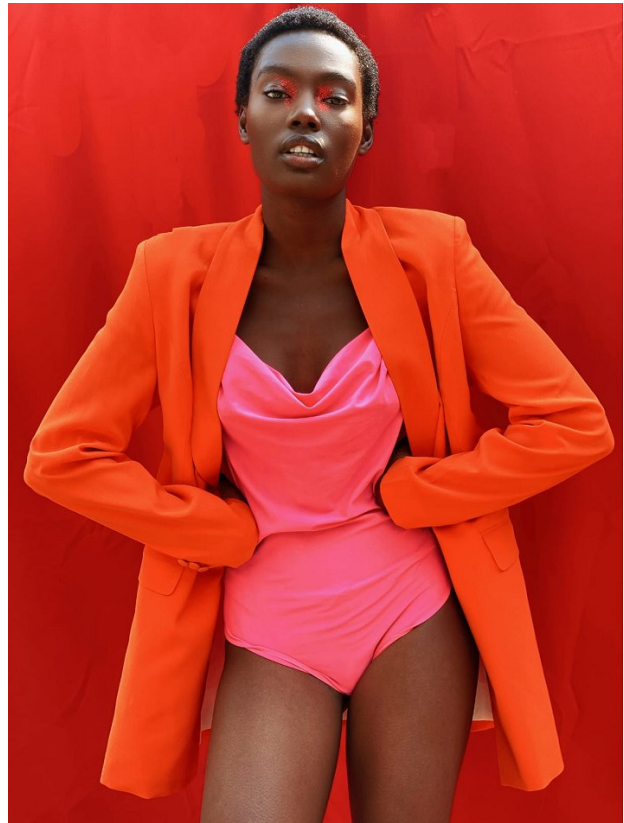

BOSS MODELS

CAPE TOWN

LEANATTE NDLOVU

Height: 170cm Bust: 76cm Waist: 60cm Hips: 89cm Shoe: 6 UK Hair: Dark Black Eyes: Dark Brown