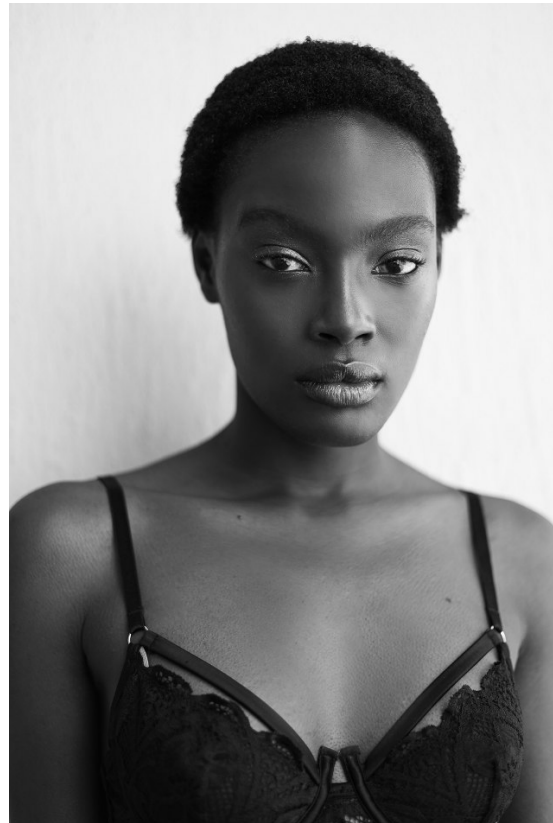

# BOSS MODELS

CAPE TOWN

LEANATTE NDLOVU

Height: 170cm Bust: 76cm Waist: 60cm Hips: 89cm Shoe: 6 UK Hair: Dark Black Eyes: Dark Brown