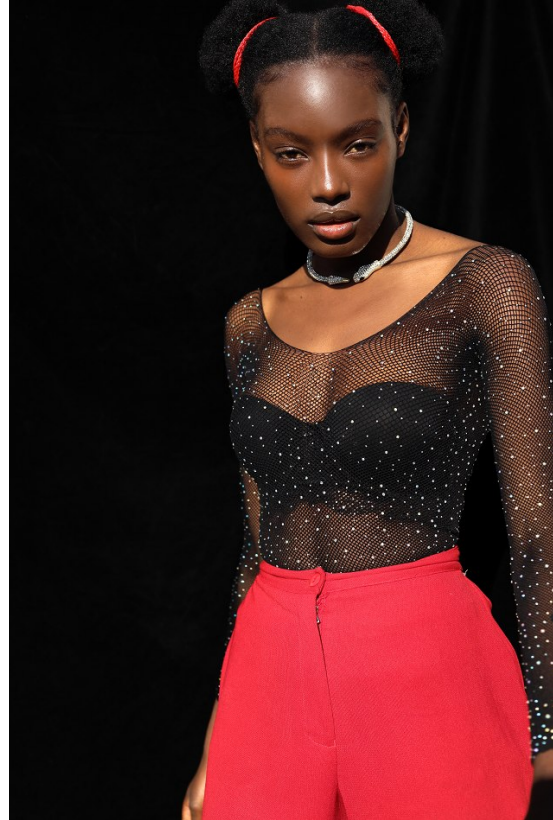

# BOSS MODELS

CAPE TOWN

LEANATTE NDLOVU

Height: 170cm Bust: 76cm Waist: 60cm Hips: 89cm Shoe: 6 UK Hair: Dark Black Eyes: Dark Brown